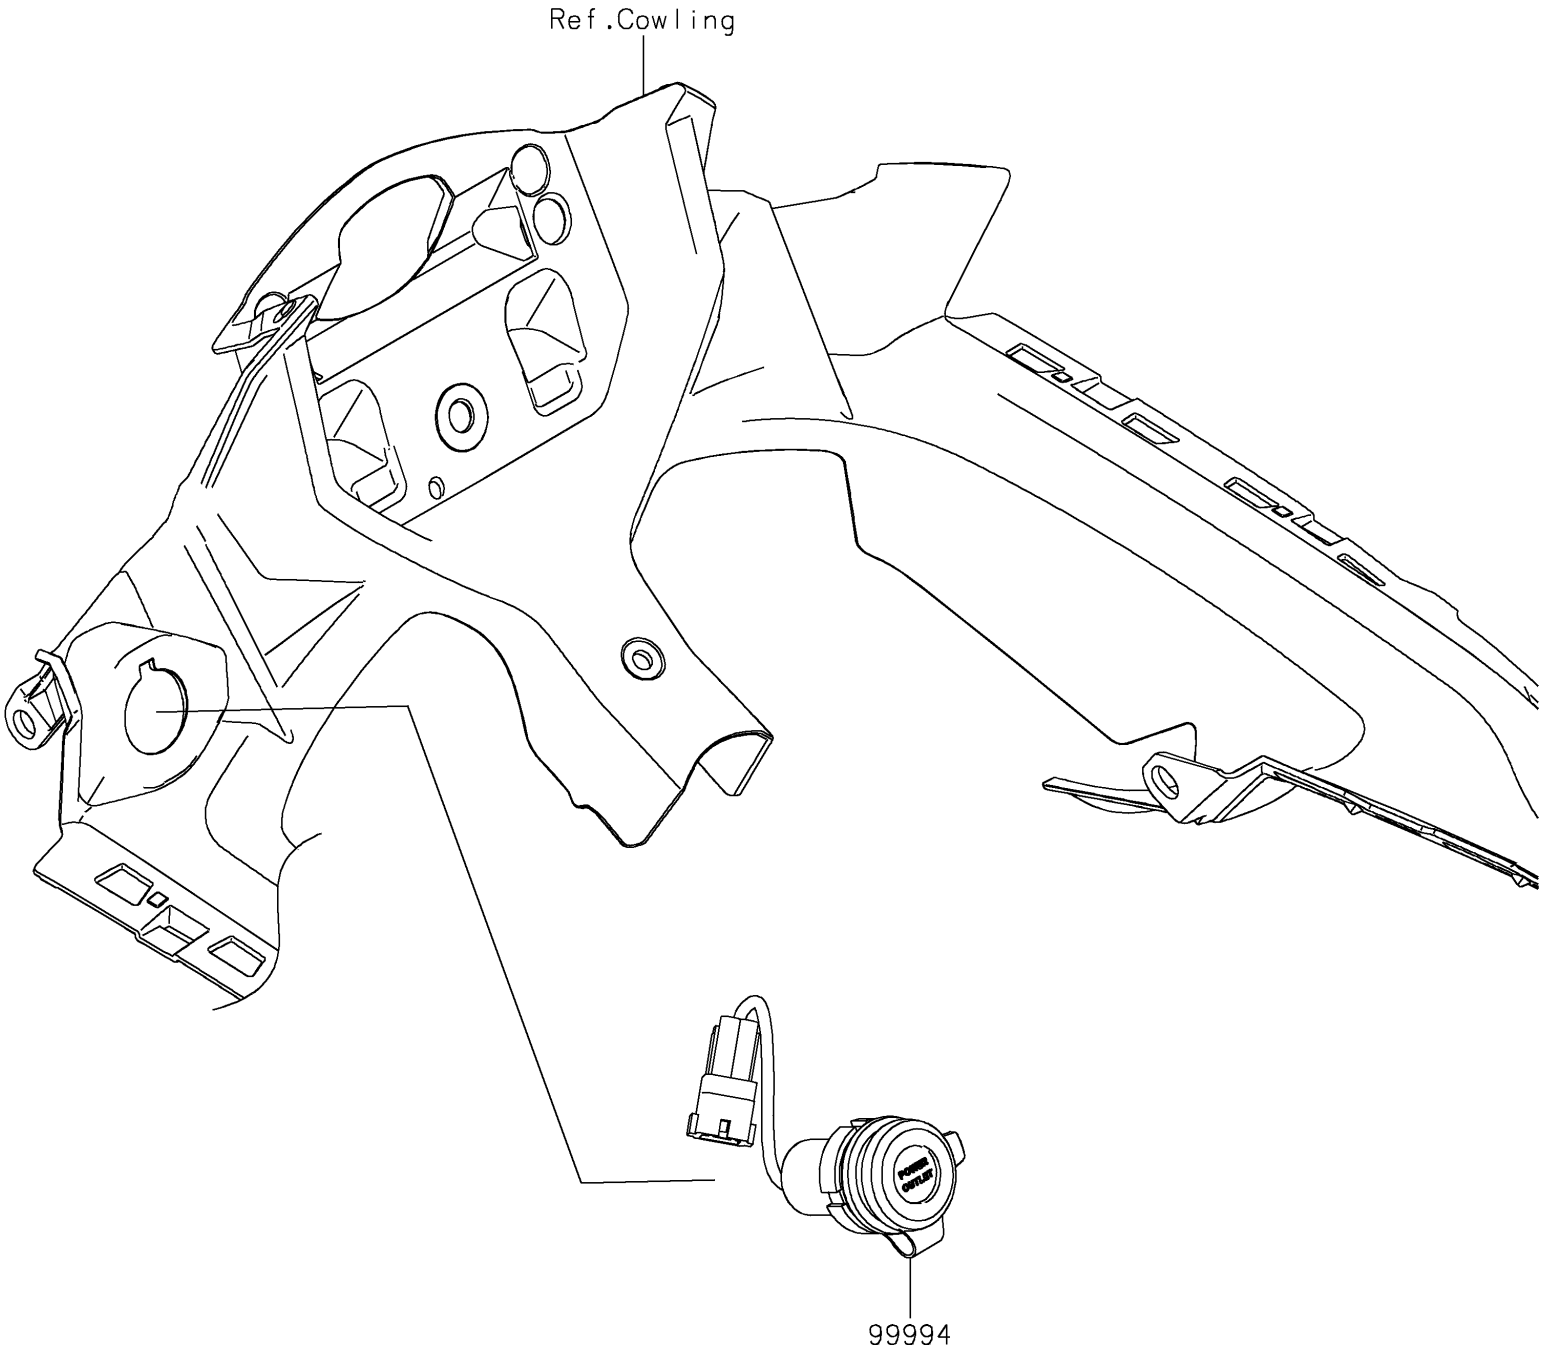

# 2020 NINJA® 650 ABS PARTS DIAGRAM

Accessory(DC Output)

F2910J

## 2020 NINJA® 650 ABS PARTS LIST

Accessory(DC Output)

ITEM NAME	PART NUMBER	QUANTITY
DC OUTPUT(12V SOCKET) (Ref # 99994)	99994-1373	1