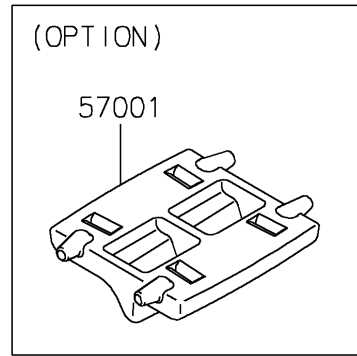

2020 NINJA[®] 650 ABS PARTS DIAGRAM

Accessory(Decals)

F2910L

2020 NINJA® 650 ABS PARTS LIST

Accessory(Decals)

| ITEM NAME | PART NUMBER | QUANTITY |
|---------------------------------------|-------------|----------|
| RIM STRIPE APPLICATOR (Ref # 57001) | 57001-1752 | AR |
| WHEEL RIM TAPE, GREEN (Ref # 99994) | 99994-0932 | 1 |
| WHEEL RIM TAPE, SILVER (Ref # 99994A) | 99994-0933 | 1 |