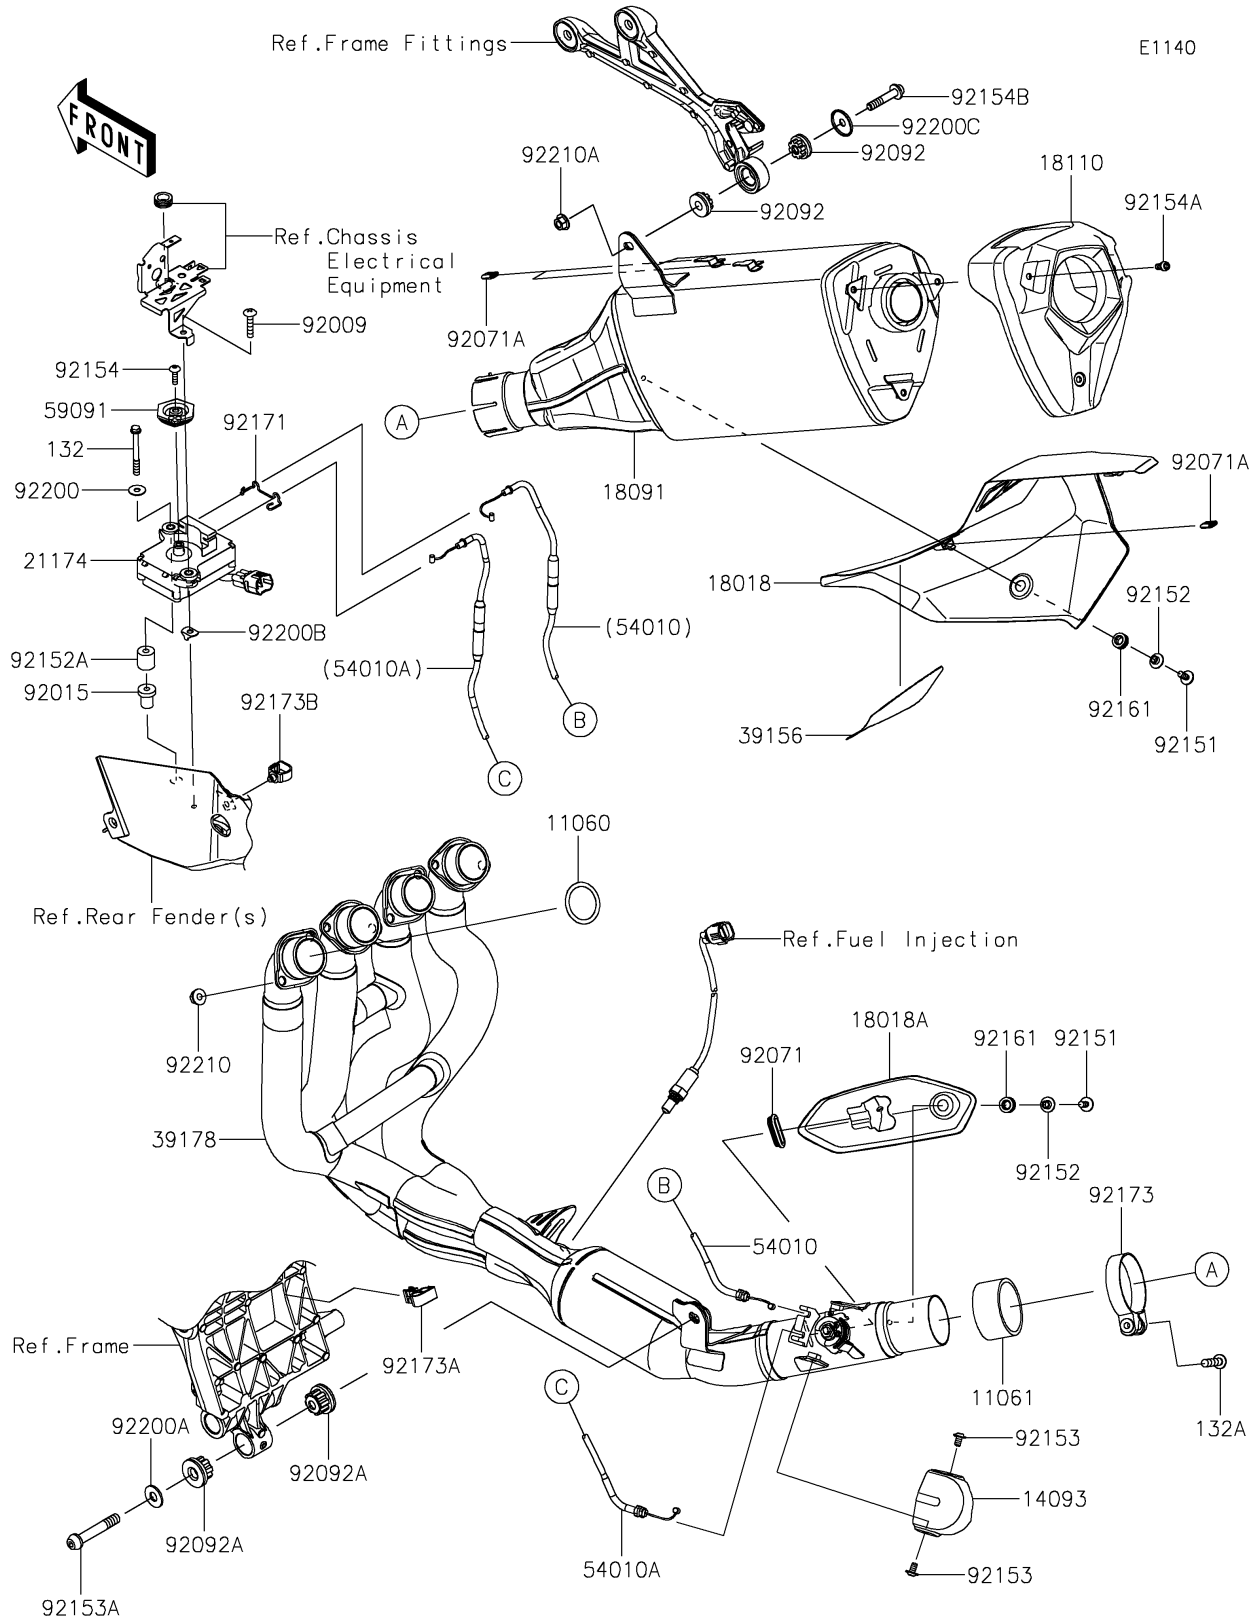

2020 Z H2 PARTS DIAGRAM

Muffler(s)

2020 Z H2 PARTS LIST

Muffler(s)

ITEM NAME	PART NUMBER	QUANTITY
GASKET,EXHAUST PIPE (Ref # 11060)	11060-1203	4
GASKET,MUFFLER JOINT (Ref # 11061)	11061-0980	1
BOLT-FLANGED-SMALL,6X55 (Ref # 132)	132BA0655	1
BOLT-FLANGED-SMALL,8X40 (Ref # 132A)	132BC0840	1
COVER (Ref # 14093)	14093-0975	1
PLATE-HEAT GUARD,RR (Ref # 18018)	18018-0618	1
PLATE-HEAT GUARD,FR (Ref # 18018A)	18018-0621	1
BODY-COMP-MUFFLER (Ref # 18091)	18091-1186	1
BODY END-MUFFLER (Ref # 18110)	18110-0217	1
MOTOR-ELECTRIC (Ref # 21174)	21174-0012	1
PAD,HEAT GUARD,RR (Ref # 39156)	39156-2593	1
MANIFOLD-COMP-EXHAUST (Ref # 39178)	39178-0382	1
CABLE,OPEN (Ref # 54010)	54010-0632	1
CABLE,CLOSE (Ref # 54010A)	54010-0633	1
PULLEY (Ref # 59091)	59091-0007	1
SCREW,TAPPING,6X30 (Ref # 92009)	92009-1481	1
NUT,RUBBER,6MM (Ref # 92015)	92015-1692	1
GROMMET (Ref # 92071)	92071-0752	1
GROMMET (Ref # 92071A)	92071-1270	3
BUSHING-RUBBER (Ref # 92092)	92092-0018	2
BUSHING-RUBBER (Ref # 92092A)	92092-1081	2
BOLT,SOCKET,6X14 (Ref # 92151)	92151-1654	2
COLLAR (Ref # 92152)	92152-2671	2
COLLAR,6.5X18X18.9 (Ref # 92152A)	92152-2704	1
BOLT,SOCKET,6X10 (Ref # 92153)	92153-1527	2
BOLT,SOCKET,10X60 (Ref # 92153A)	92153-1837	1
BOLT,TORX,5X18 (Ref # 92154)	92154-0217	1
BOLT,SOCKET,6X12 (Ref # 92154A)	92154-1453	3
BOLT,SOCKET,8X40 (Ref # 92154B)	92154-2808	1

2020 Z H2 PARTS LIST

Muffler(s)

ITEM NAME	PART NUMBER	QUANTITY
DAMPER (Ref # 92161)	92161-0306	2
CLAMP (Ref # 92171)	92171-0292	1
CLAMP,64.5MM (Ref # 92173)	92173-0284	1
CLAMP,CLIP (Ref # 92173A)	92173-0799	1
CLAMP,HOLDER CLIP (Ref # 92173B)	92173-0868	1
WASHER (Ref # 92200)	92200-0078	1
WASHER,10.5X25X2.0 (Ref # 92200A)	92200-1377	1
WASHER (Ref # 92200B)	92200-1746	1
WASHER (Ref # 92200C)	92200-1919	1
NUT,8MM (Ref # 92210)	92210-0076	8
NUT,8MM (Ref # 92210A)	92210-0121	1