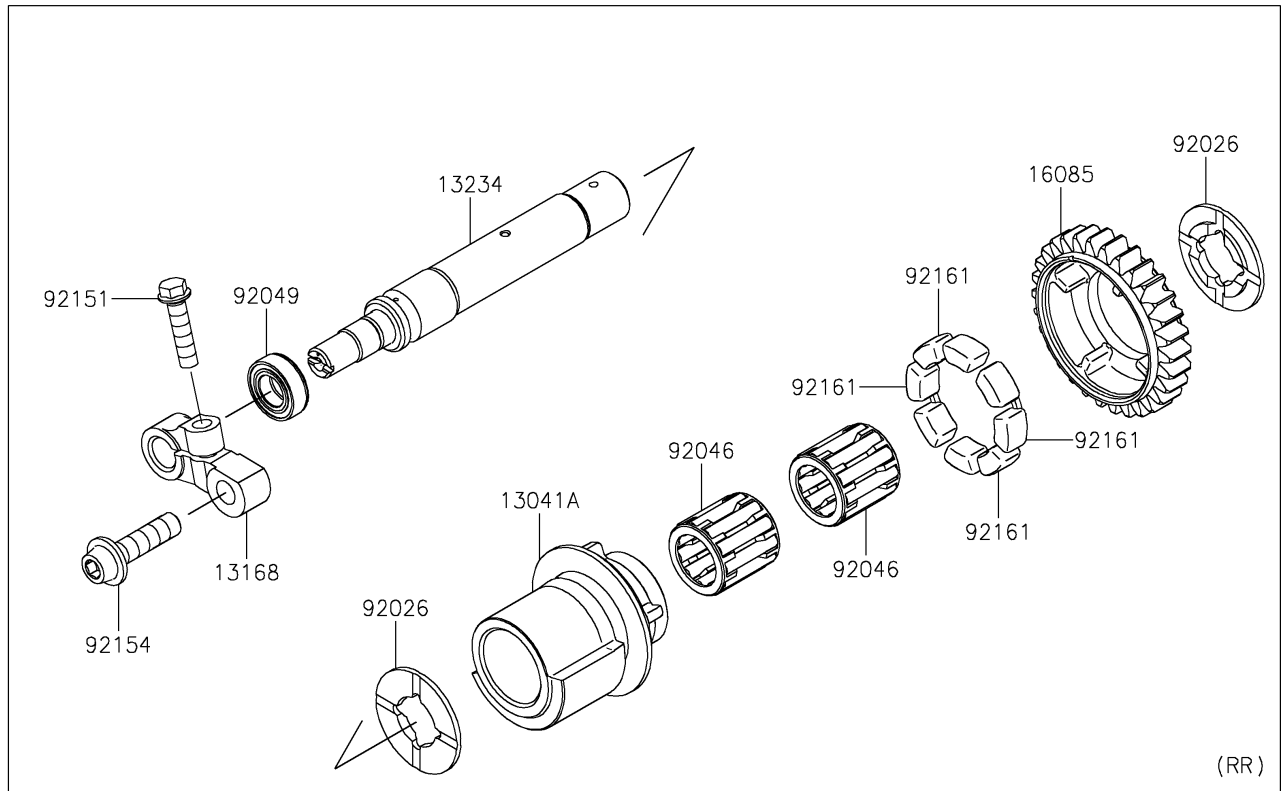

2020 Z H2 PARTS DIAGRAM

Balancer

E1323

2020 Z H2 PARTS LIST

Balancer

ITEM NAME	PART NUMBER	QUANTITY
BALANCER,FR (Ref # 13041)	13041-0043	1
BALANCER,RR (Ref # 13041A)	13041-0045	1
LEVER,BACKLASH ADJUSTMENT (Ref # 13168)	13168-0831	2
SHAFT-COMP (Ref # 13234)	13234-0050	1
SHAFT-COMP (Ref # 13234A)	13234-0595	1
GEAR,30T (Ref # 16085)	16085-0621	2
SPACER (Ref # 92026)	92026-0730	4
BEARING-NEEDLE (Ref # 92046)	92046-1266	4
SEAL-OIL (Ref # 92049)	92049-0720	2
BOLT,FLANGED-SMALL,6X25 (Ref # 92151)	92151-1930	2
BOLT,SOCKET,8X30 (Ref # 92154)	92154-1679	2
DAMPER (Ref # 92161)	92161-1055	8