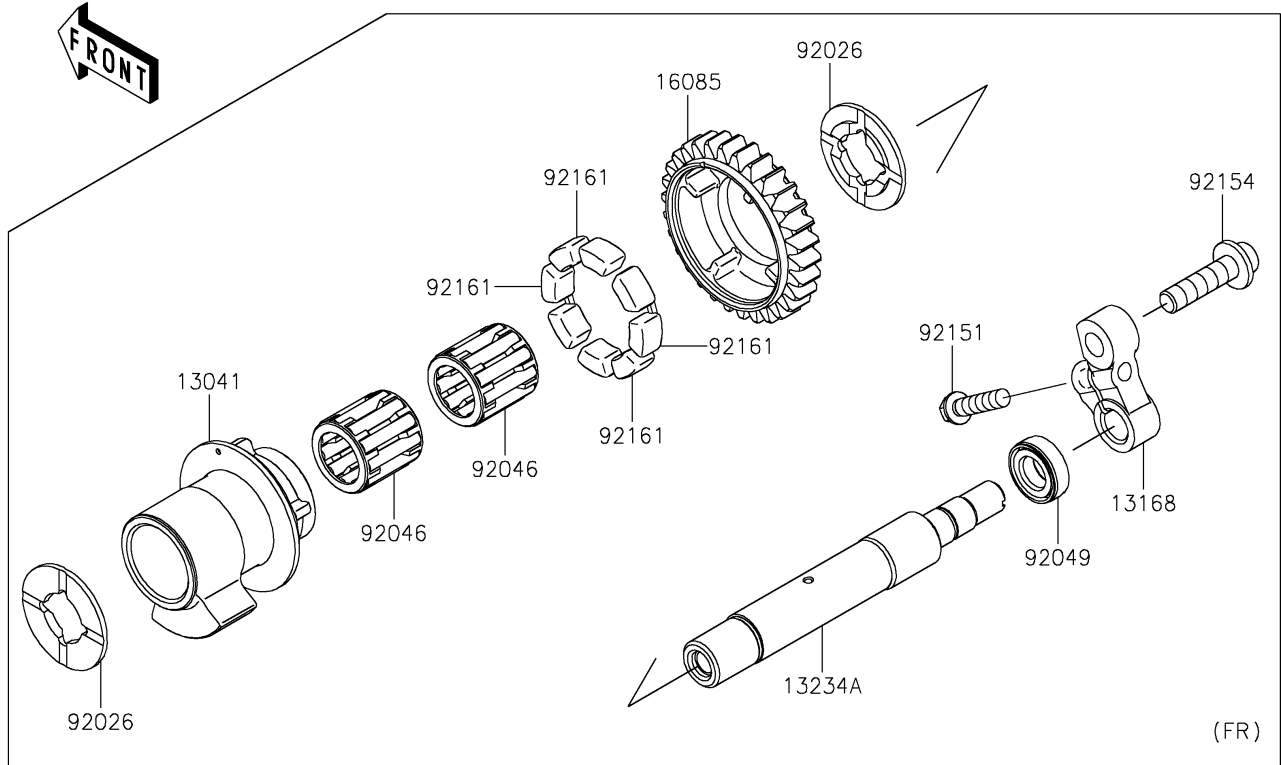

2020 Z H2 PARTS DIAGRAM

Balancer

E1323

2020 Z H2 PARTS LIST

Balancer

ITEM NAME	PART NUMBER	QUANTITY
BALANCER,FR (Ref # 13041)	13041-0043	1
BALANCER,RR (Ref # 13041A)	13041-0045	1
LEVER,BACKLASH ADJUSTMENT (Ref # 13168)	13168-0831	2
SHAFT-COMP (Ref # 13234)	13234-0050	1
SHAFT-COMP (Ref # 13234A)	13234-0595	1
GEAR,30T (Ref # 16085)	16085-0621	2
SPACER (Ref # 92026)	92026-0730	4
BEARING-NEEDLE (Ref # 92046)	92046-1266	4
SEAL-OIL (Ref # 92049)	92049-0720	2
BOLT,FLANGED-SMALL,6X25 (Ref # 92151)	92151-1930	2
BOLT,SOCKET,8X30 (Ref # 92154)	92154-1679	2
DAMPER (Ref # 92161)	92161-1055	8