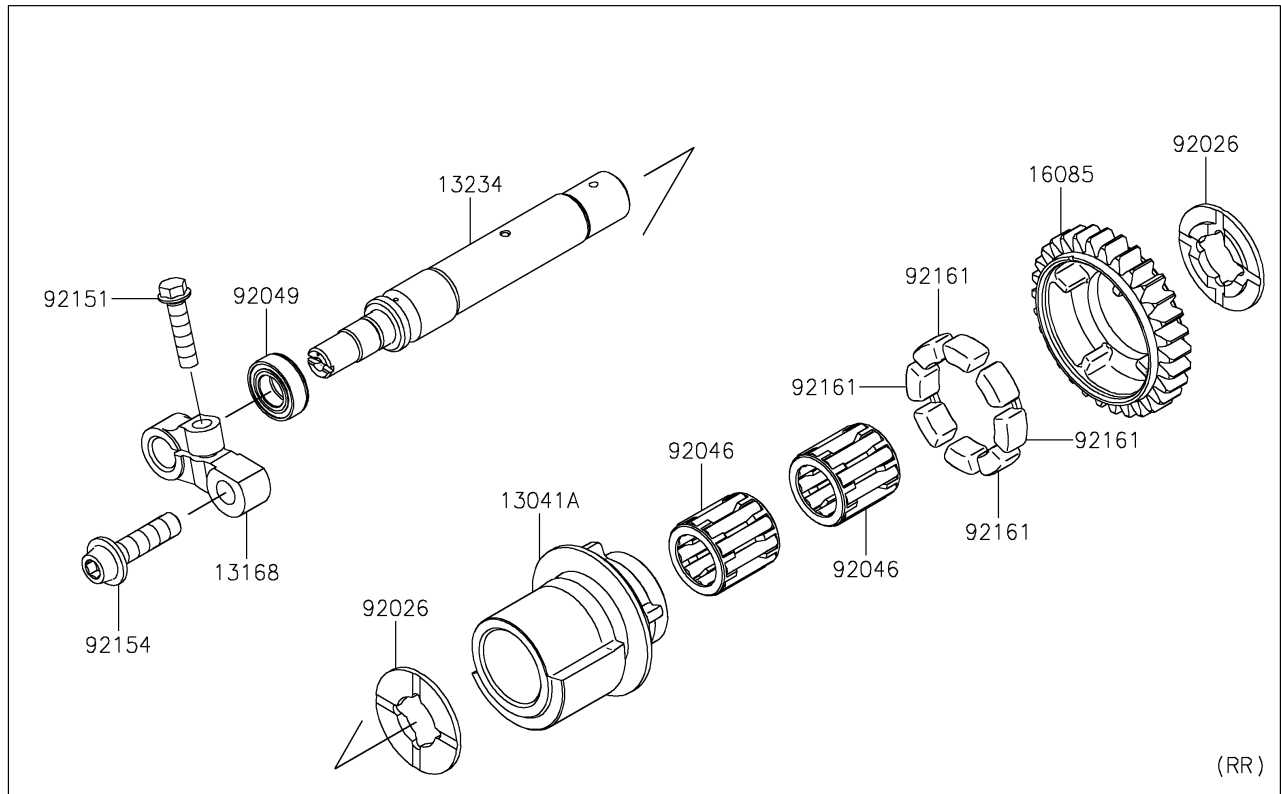

2020 Z H2 PARTS DIAGRAM

Balancer

E1323

2020 Z H2 PARTS LIST

Balancer

ITEM NAME	PART NUMBER	QUANTITY
BALANCER,FR (Ref # 13041)	13041-0043	1
BALANCER,RR (Ref # 13041A)	13041-0045	1
LEVER,BACKLASH ADJUSTMENT (Ref # 13168)	13168-0831	2
SHAFT-COMP (Ref # 13234)	13234-0050	1
SHAFT-COMP (Ref # 13234A)	13234-0595	1
GEAR,30T (Ref # 16085)	16085-0621	2
SPACER (Ref # 92026)	92026-0730	4
BEARING-NEEDLE (Ref # 92046)	92046-1266	4
SEAL-OIL (Ref # 92049)	92049-0720	2
BOLT,FLANGED-SMALL,6X25 (Ref # 92151)	92151-1930	2
BOLT,SOCKET,8X30 (Ref # 92154)	92154-1679	2
DAMPER (Ref # 92161)	92161-1055	8