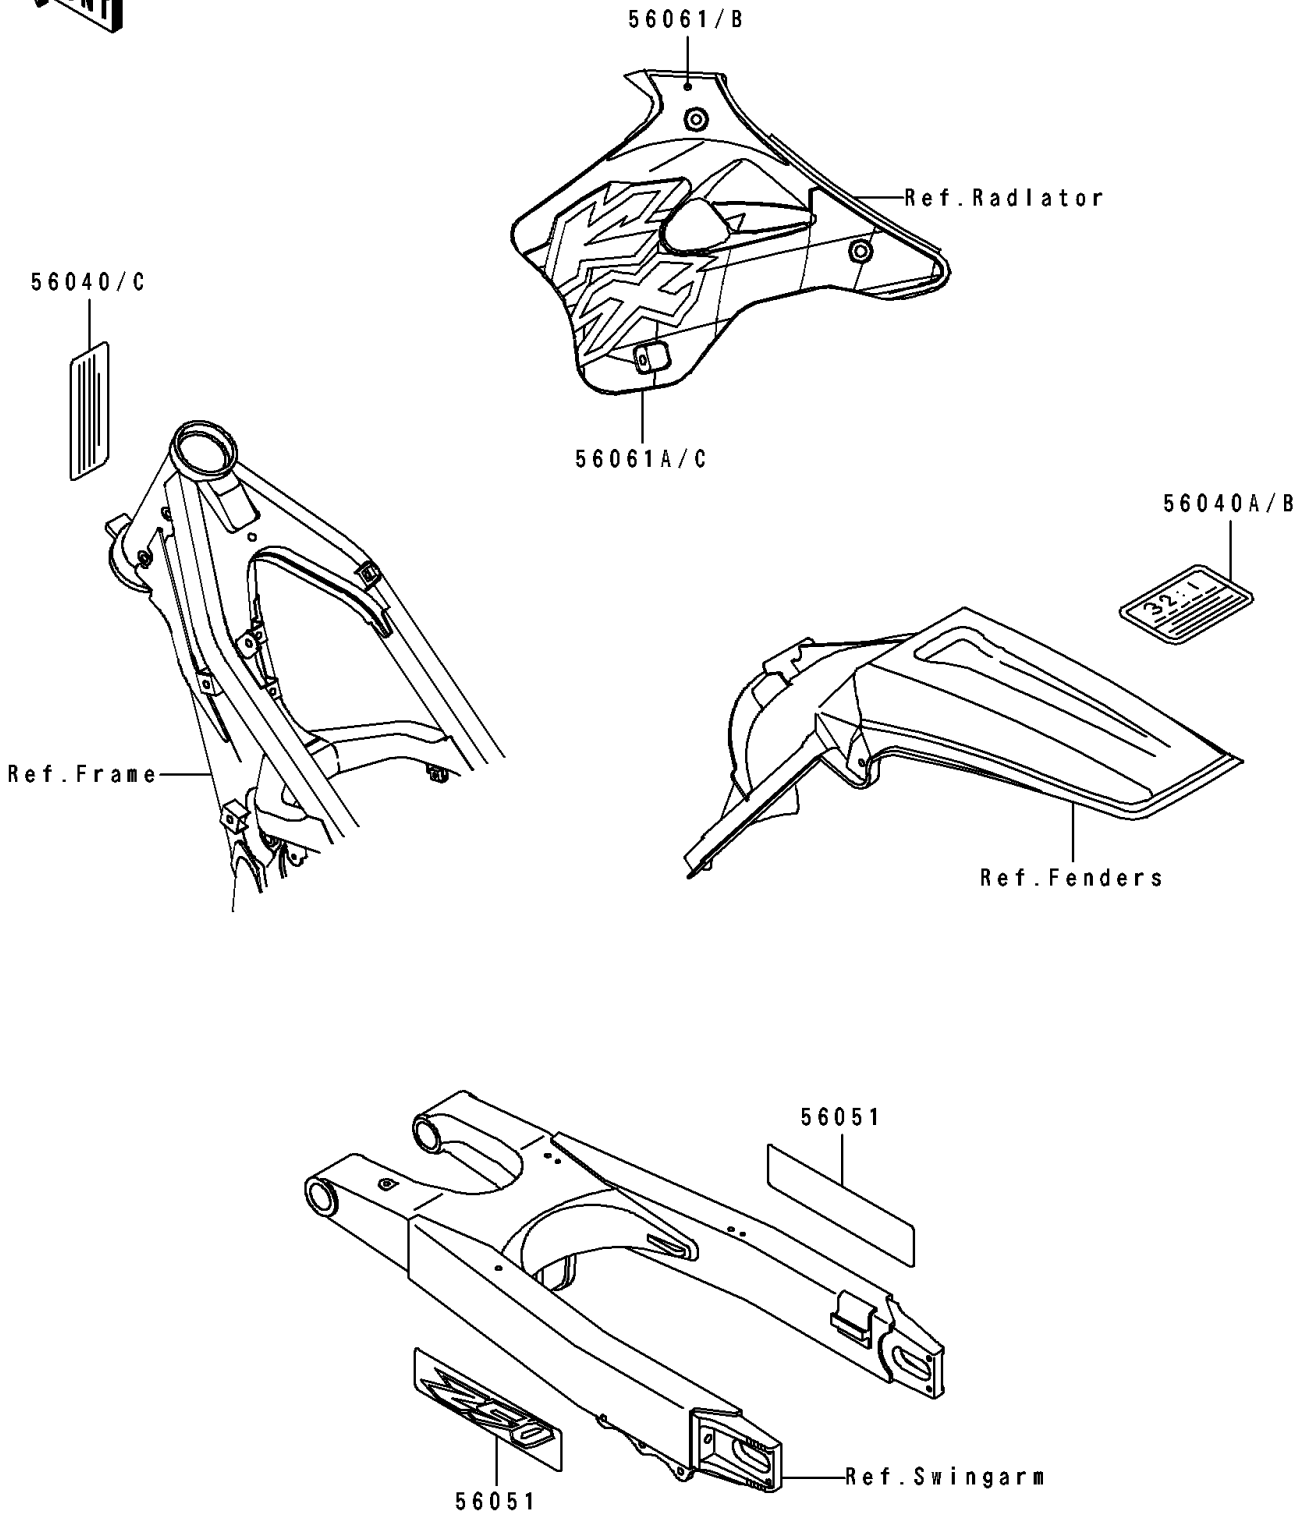

# 1997 KX250 PARTS DIAGRAM

Labels

F2860

# 1997 KX250 PARTS LIST

## Labels

ITEM NAME	PART NUMBER	QUANTITY
LABEL-WARNING,NOISE (Ref # 56040)	56040-1101	1
LABEL-WARNING,GASOLINE/OIL (Ref # 56040A)	56040-1129	1
LABEL-WARNING,GASOLINE/OIL (Ref # 56040B)	56040-1306	1
LABEL-WARNING,WARRANTY (Ref # 56040C)	56040-1335	1
MARK,SWING ARM,250 (Ref # 56051)	56051-1514	2
PATTERN,SHROUD,UPP,LH (Ref # 56061)	56061-1802	1
PATTERN,SHROUD,LWR,LH (Ref # 56061A)	56061-1803	1
PATTERN,SHROUD,UPP,RH (Ref # 56061B)	56061-1804	1
PATTERN,SHROUD,LWR,RH (Ref # 56061C)	56061-1805	1