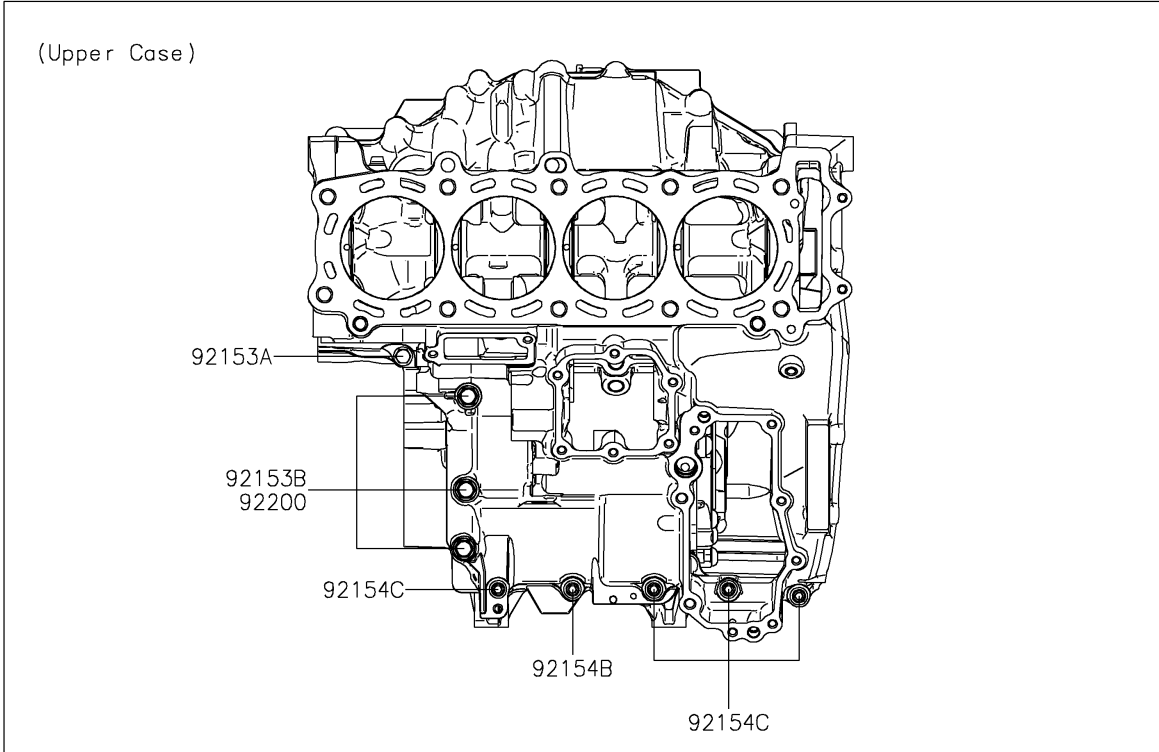

# 2020 Z H2 PARTS DIAGRAM

## Crankcase Bolt Pattern

E1412

## 2020 Z H2 PARTS LIST

### Crankcase Bolt Pattern

ITEM NAME	PART NUMBER	QUANTITY
BOLT,FLANGED,7X85 (Ref # 92150)	92150-1251	2
BOLT,FLANGED,7X45 (Ref # 92153)	92153-1041	7
BOLT,FLANGED,7X60 (Ref # 92153A)	92153-1045	2
BOLT,8X63 (Ref # 92153B)	92153-1110	3
BOLT,FLANGED,10X100 (Ref # 92154)	92154-1446	8
BOLT,FLANGED,10X120 (Ref # 92154A)	92154-1447	2
BOLT,SOCKET,6X30 (Ref # 92154B)	92154-1463	1
BOLT,SOCKET,6X40 (Ref # 92154C)	92154-1465	4
WASHER,8.2X16X1.6 (Ref # 92200)	92200-0047	3
WASHER,10.2X18.4X1.8 (Ref # 92200A)	92200-0990	10