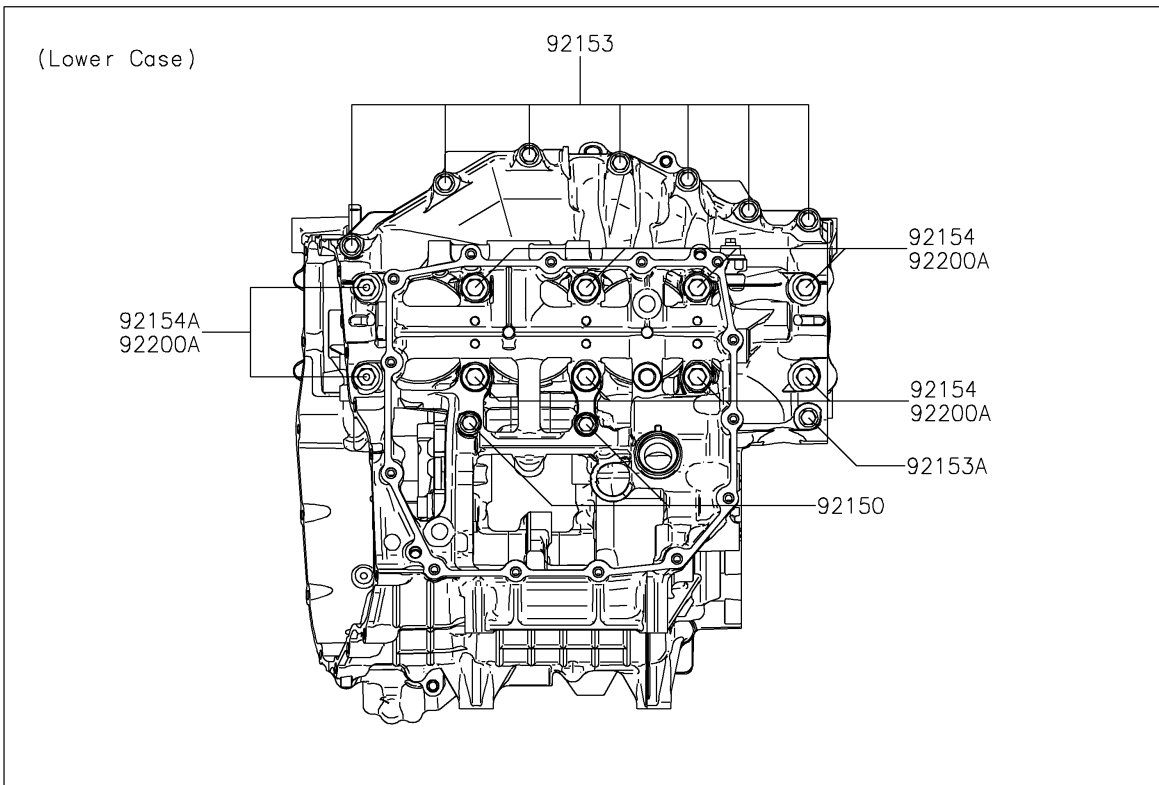

# 2020 Z H2 PARTS DIAGRAM

## Crankcase Bolt Pattern

E1412

## 2020 Z H2 PARTS LIST

### Crankcase Bolt Pattern

ITEM NAME	PART NUMBER	QUANTITY
BOLT,FLANGED,7X85 (Ref # 92150)	92150-1251	2
BOLT,FLANGED,7X45 (Ref # 92153)	92153-1041	7
BOLT,FLANGED,7X60 (Ref # 92153A)	92153-1045	2
BOLT,8X63 (Ref # 92153B)	92153-1110	3
BOLT,FLANGED,10X100 (Ref # 92154)	92154-1446	8
BOLT,FLANGED,10X120 (Ref # 92154A)	92154-1447	2
BOLT,SOCKET,6X30 (Ref # 92154B)	92154-1463	1
BOLT,SOCKET,6X40 (Ref # 92154C)	92154-1465	4
WASHER,8.2X16X1.6 (Ref # 92200)	92200-0047	3
WASHER,10.2X18.4X1.8 (Ref # 92200A)	92200-0990	10