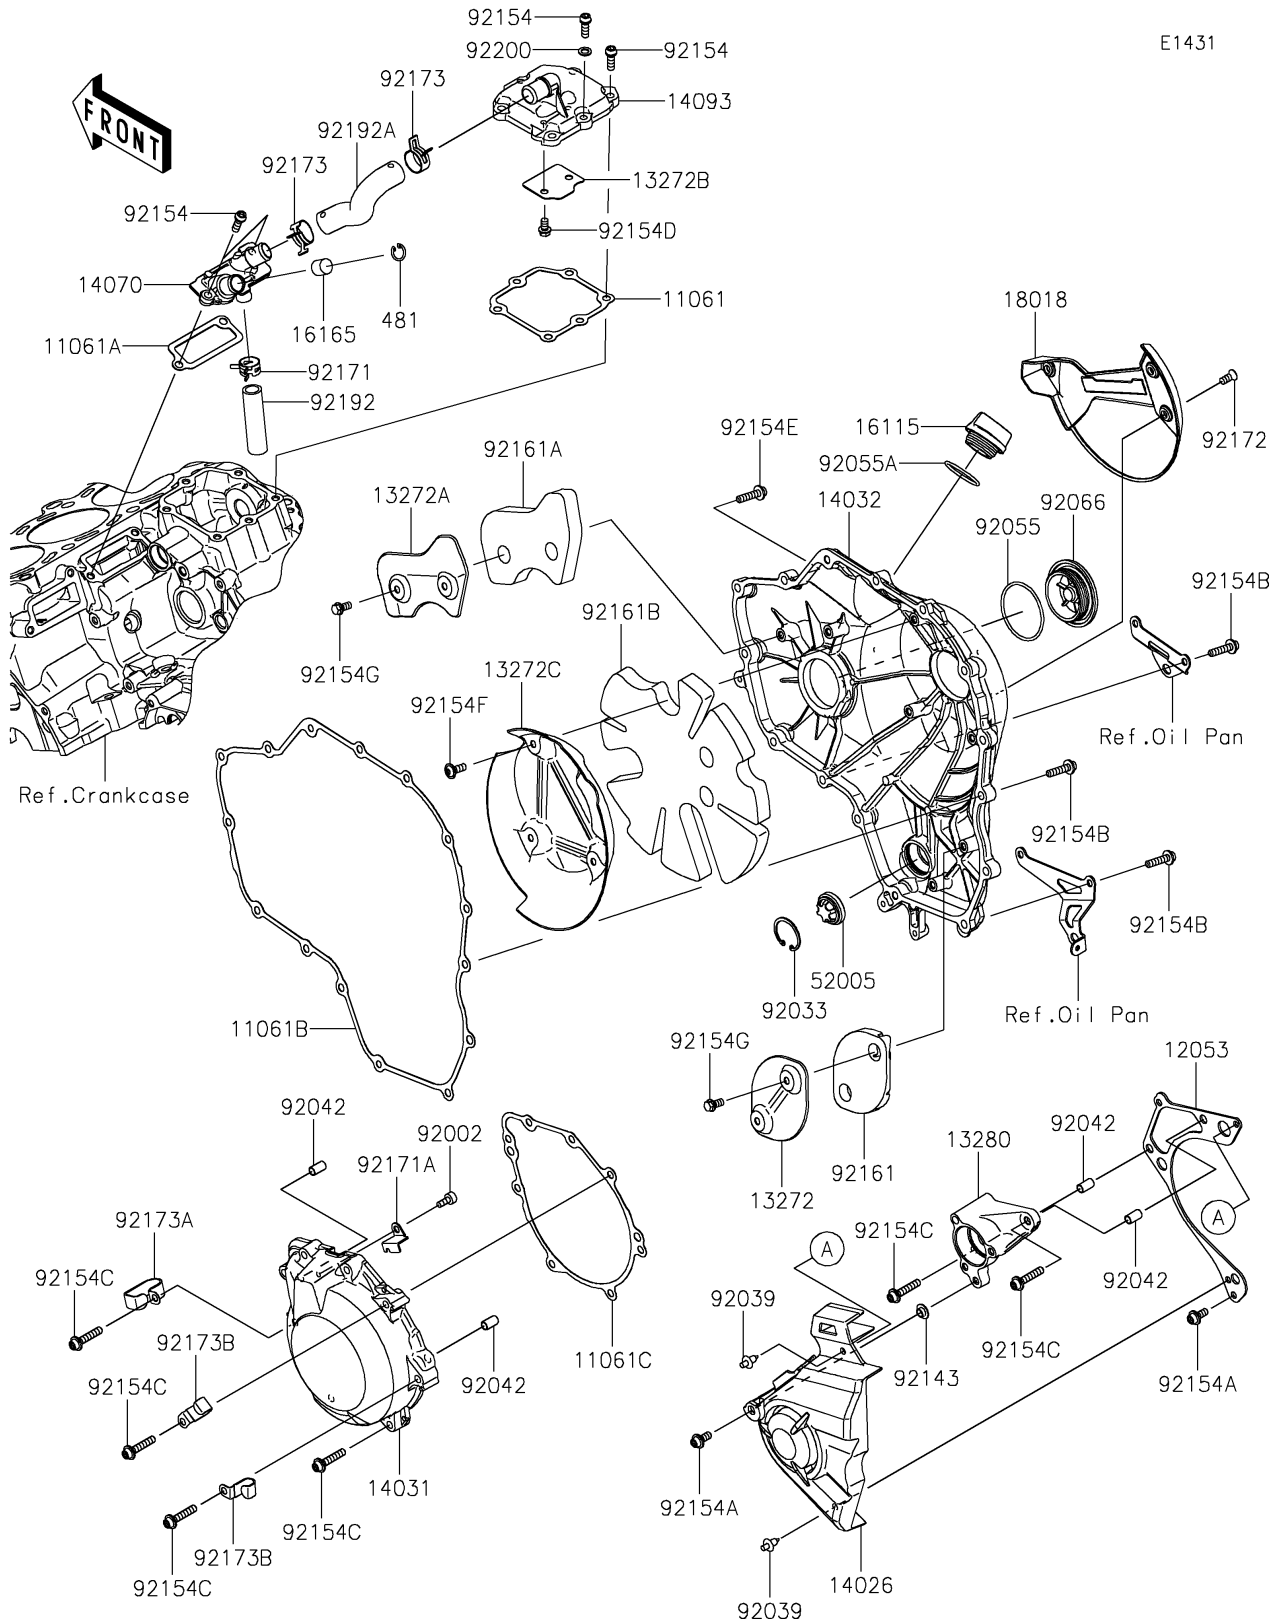

2020 Z H2 PARTS DIAGRAM

Engine Cover(s)

E1431

2020 Z H2 PARTS LIST

Engine Cover(s)

ITEM NAME	PART NUMBER	QUANTITY
GASKET,BALANCER COVER (Ref # 11061)	11061-0941	1
GASKET,BREATHER (Ref # 11061A)	11061-0942	1
GASKET,CLUTCH COVER (Ref # 11061B)	11061-0944	1
GASKET,GENERATOR COVER (Ref # 11061C)	11061-0945	1
GUIDE-CHAIN (Ref # 12053)	12053-0247	1
PLATE (Ref # 13272)	13272-1852	1
PLATE (Ref # 13272A)	13272-1854	1
PLATE (Ref # 13272B)	13272-1901	1
PLATE (Ref # 13272C)	13272-2476	1
HOLDER,CLUTCH RELEASE (Ref # 13280)	13280-0903	1
COVER-CHAIN (Ref # 14026)	14026-0142	1
COVER-GENERATOR (Ref # 14031)	14031-0619	1
COVER-CLUTCH (Ref # 14032)	14032-0638	1
BODY-BREATHER (Ref # 14070)	14070-0013	1
COVER,BALANCER (Ref # 14093)	14093-0631	1
CAP-OIL FILLER (Ref # 16115)	16115-1009	1
SEPARATOR (Ref # 16165)	16165-0011	1
PLATE-HEAT GUARD (Ref # 18018)	18018-0620	1
GAUGE (Ref # 52005)	52005-1120	1
BOLT,SOCKET,6X12 (Ref # 92002)	92002-1796	1
RING-SNAP (Ref # 92033)	92033-1305	1
RIVET (Ref # 92039)	92039-0068	2
PIN,DOWEL,6.3X8X14 (Ref # 92042)	92042-007	4
RING-O,49.7X2.4 (Ref # 92055)	92055-0183	1
RING-O,31.5X2.6 (Ref # 92055A)	92055-049	1
PLUG (Ref # 92066)	92066-0800	1
COLLAR (Ref # 92143)	92143-1331	1
BOLT,SOCKET,6X18 (Ref # 92154)	92154-1455	8
BOLT,SOCKET,6X14 (Ref # 92154A)	92154-1460	2