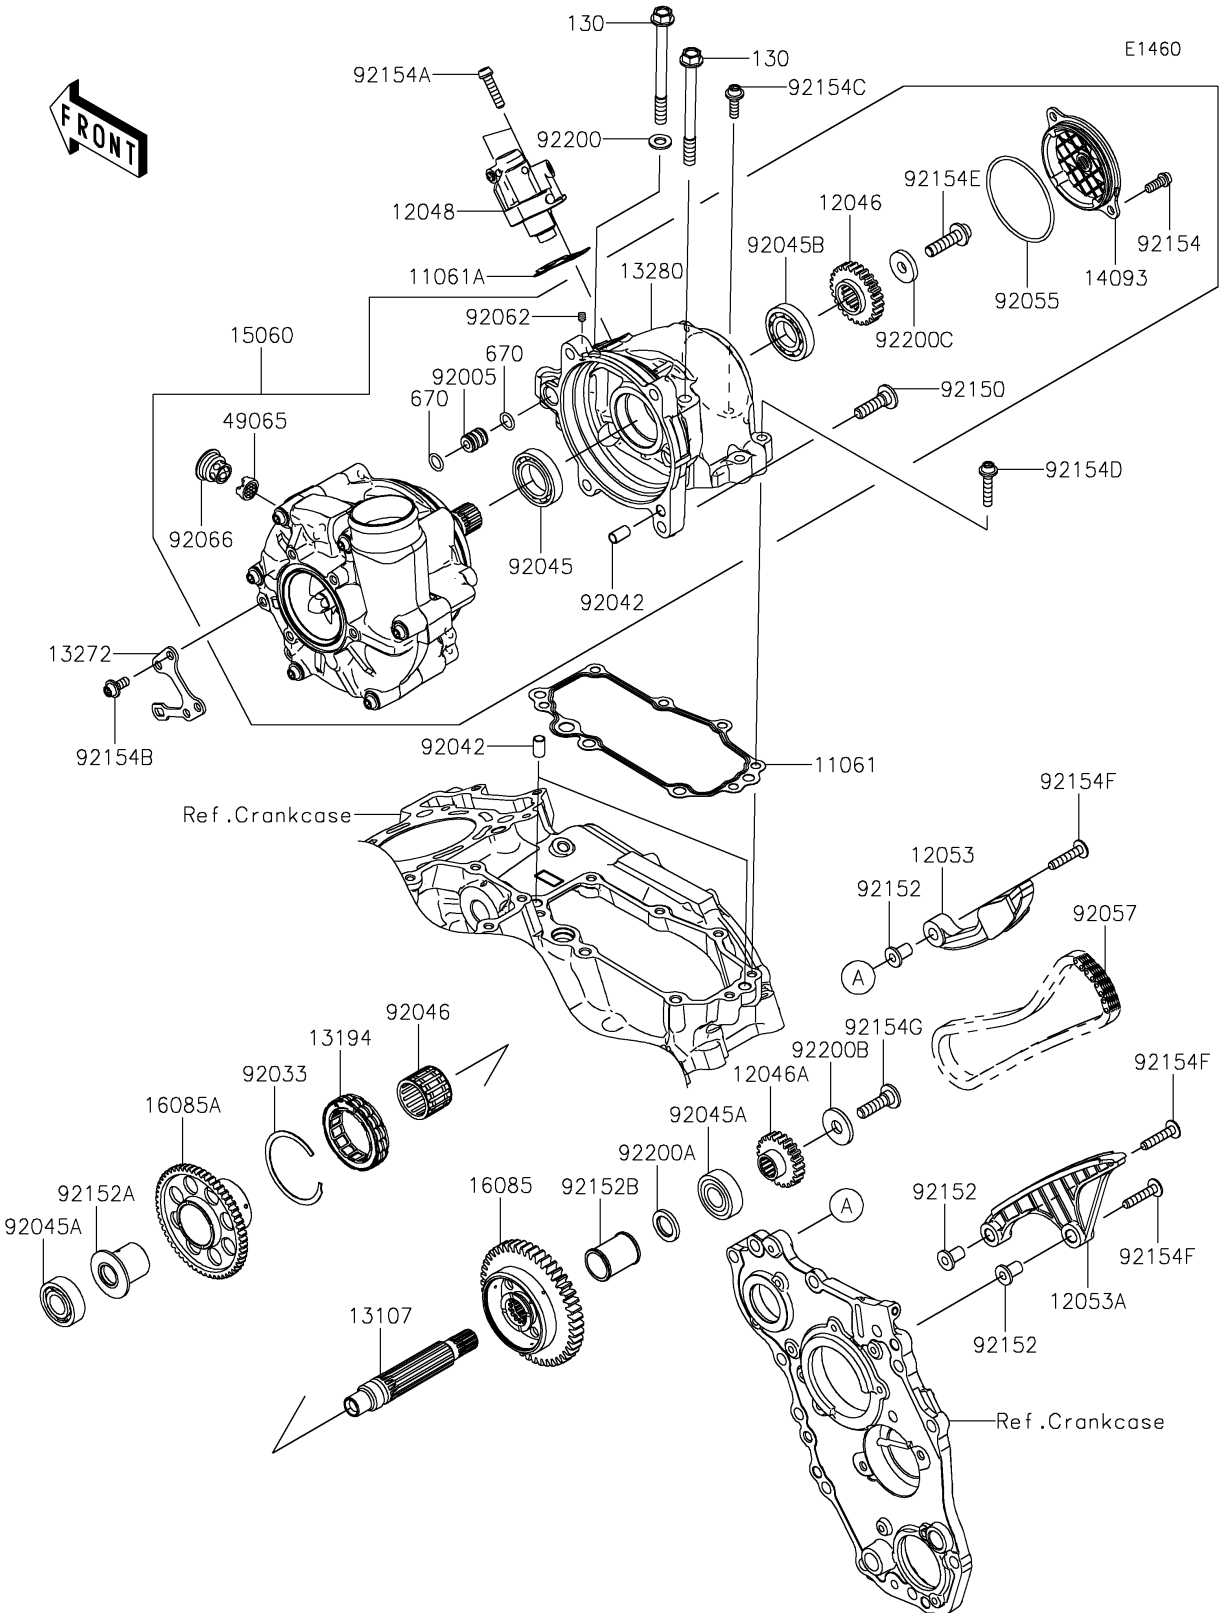

2020 Z H2 PARTS DIAGRAM

Super Charger

2020 Z H2 PARTS LIST

Super Charger

ITEM NAME	PART NUMBER	QUANTITY
GASKET,HOLDER (Ref # 11061)	11061-0948	1
GASKET,TENSIONER (Ref # 11061A)	11061-1279	1
SPROCKET,DRIVEN,25T (Ref # 12046)	12046-0584	1
SPROCKET,DRIVE,22T (Ref # 12046A)	12046-0604	1
TENSIONER-ASSY (Ref # 12048)	12048-0108	1
GUIDE-CHAIN,UPP (Ref # 12053)	12053-0299	1
GUIDE-CHAIN,LWR (Ref # 12053A)	12053-0303	1
SHAFT (Ref # 13107)	13107-0863	1
CLUTCH-ONEWAY (Ref # 13194)	13194-0017	1
PLATE (Ref # 13272)	13272-1849	1
HOLDER (Ref # 13280)	13280-0917	1
COVER (Ref # 14093)	14093-0940	1
COMPRESSOR-ASSY (Ref # 15060)	15060-0011	1
GEAR,BALANCER,46T (Ref # 16085)	16085-0670	1
GEAR,STARTER,56T (Ref # 16085A)	16085-0671	1
FILTER-OIL (Ref # 49065)	49065-0041	1
FITTING,OIL LINE (Ref # 92005)	92005-0769	1
RING-SNAP (Ref # 92033)	92033-3731	1
PIN,DOWEL,6.3X8X14 (Ref # 92042)	92042-007	3
BEARING-BALL,#6905 (Ref # 92045)	92045-036	1
BEARING-BALL,6202ZC3 (Ref # 92045A)	92045-0785	2
BEARING-BALL (Ref # 92045B)	92045-1404	1
BEARING-NEEDLE,22X32X24 (Ref # 92046)	92046-0622	1
RING-O,2.4X62.6 (Ref # 92055)	92055-0790	1
CHAIN,98XRH2020-78N2 (Ref # 92057)	92057-0633	1
NOZZLE (Ref # 92062)	92062-0004	1
PLUG (Ref # 92066)	92066-0821	1
BOLT,8X30 (Ref # 92150)	92150-1728	4
COLLAR (Ref # 92152)	92152-1939	3