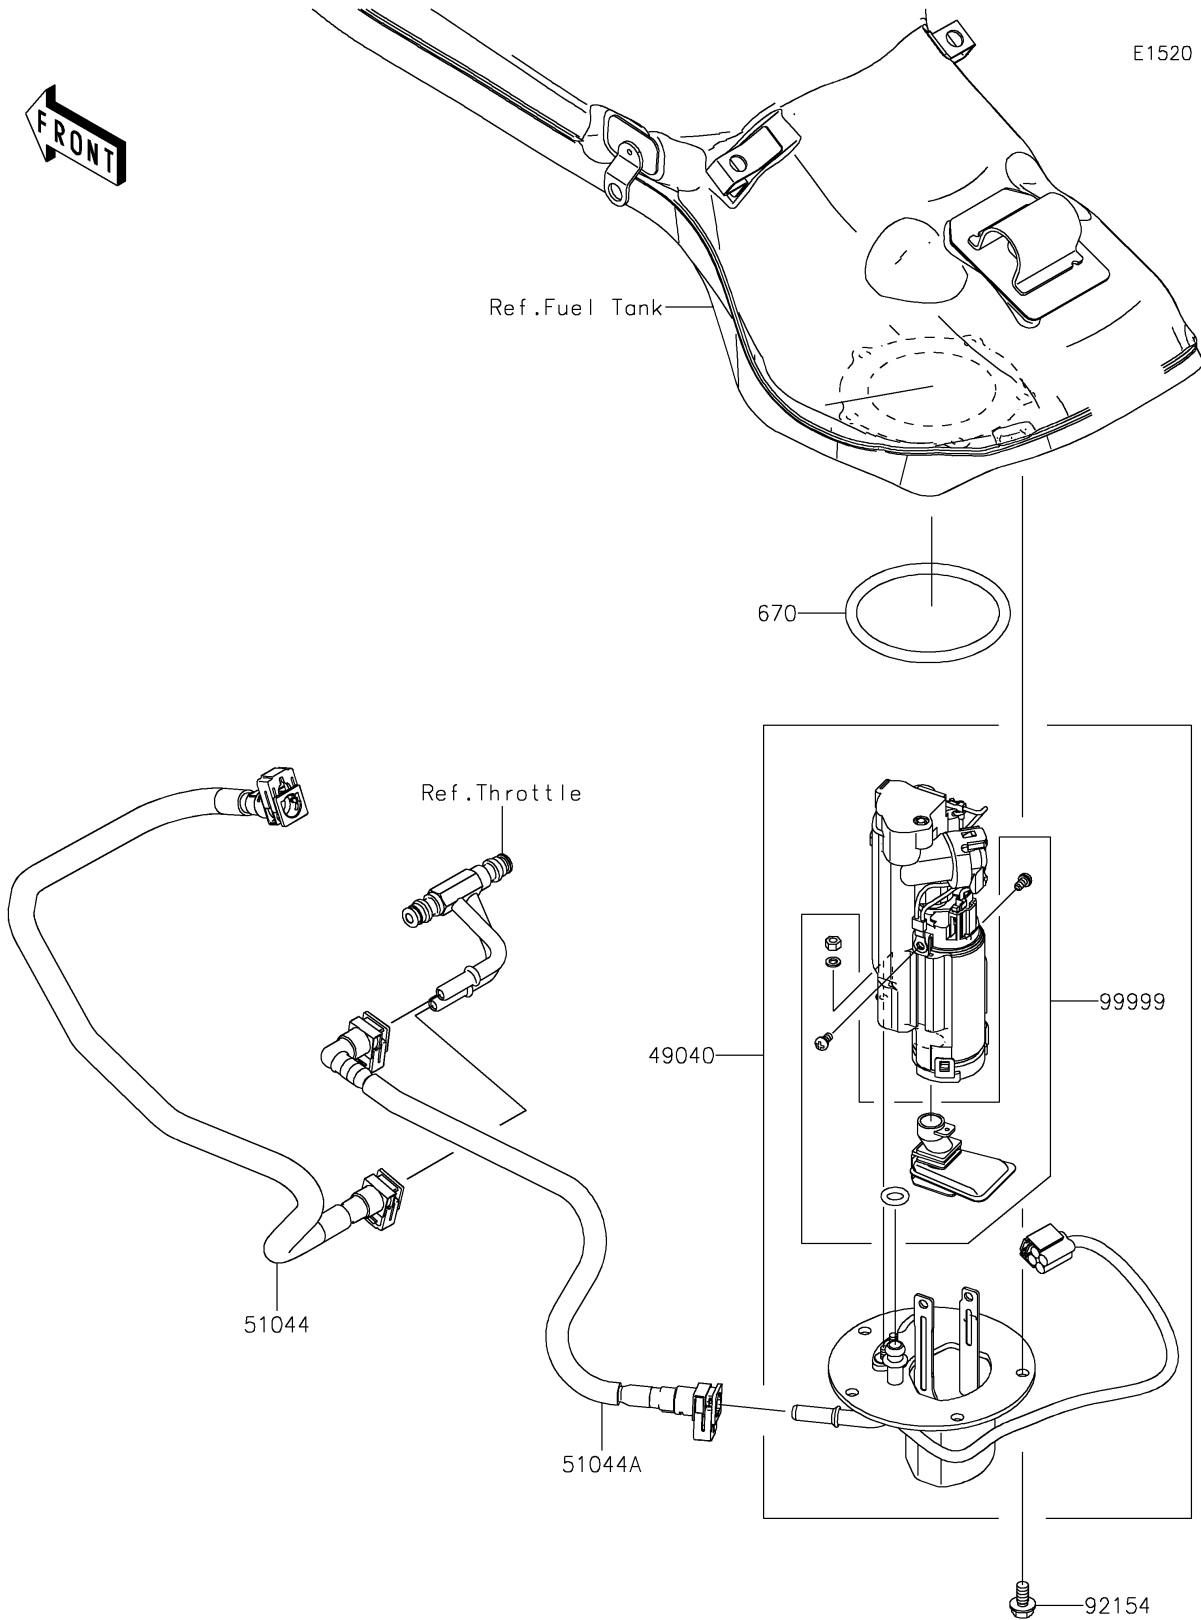

2020 Z H2 PARTS DIAGRAM

Fuel Pump

2020 Z H2 PARTS LIST

Fuel Pump

ITEM NAME	PART NUMBER	QUANTITY
PUMP-FUEL (Ref # 49040)	49040-0789	1
TUBE-ASSY,FUEL (Ref # 51044)	51044-0936	1
TUBE-ASSY,FUEL (Ref # 51044A)	51044-0947	1
O RING (Ref # 670)	670E5075	1
BOLT,FLANGED,6X12 (Ref # 92154)	92154-1848	5
KIT,FUEL FILTER (Ref # 99999)	99999-0520	1