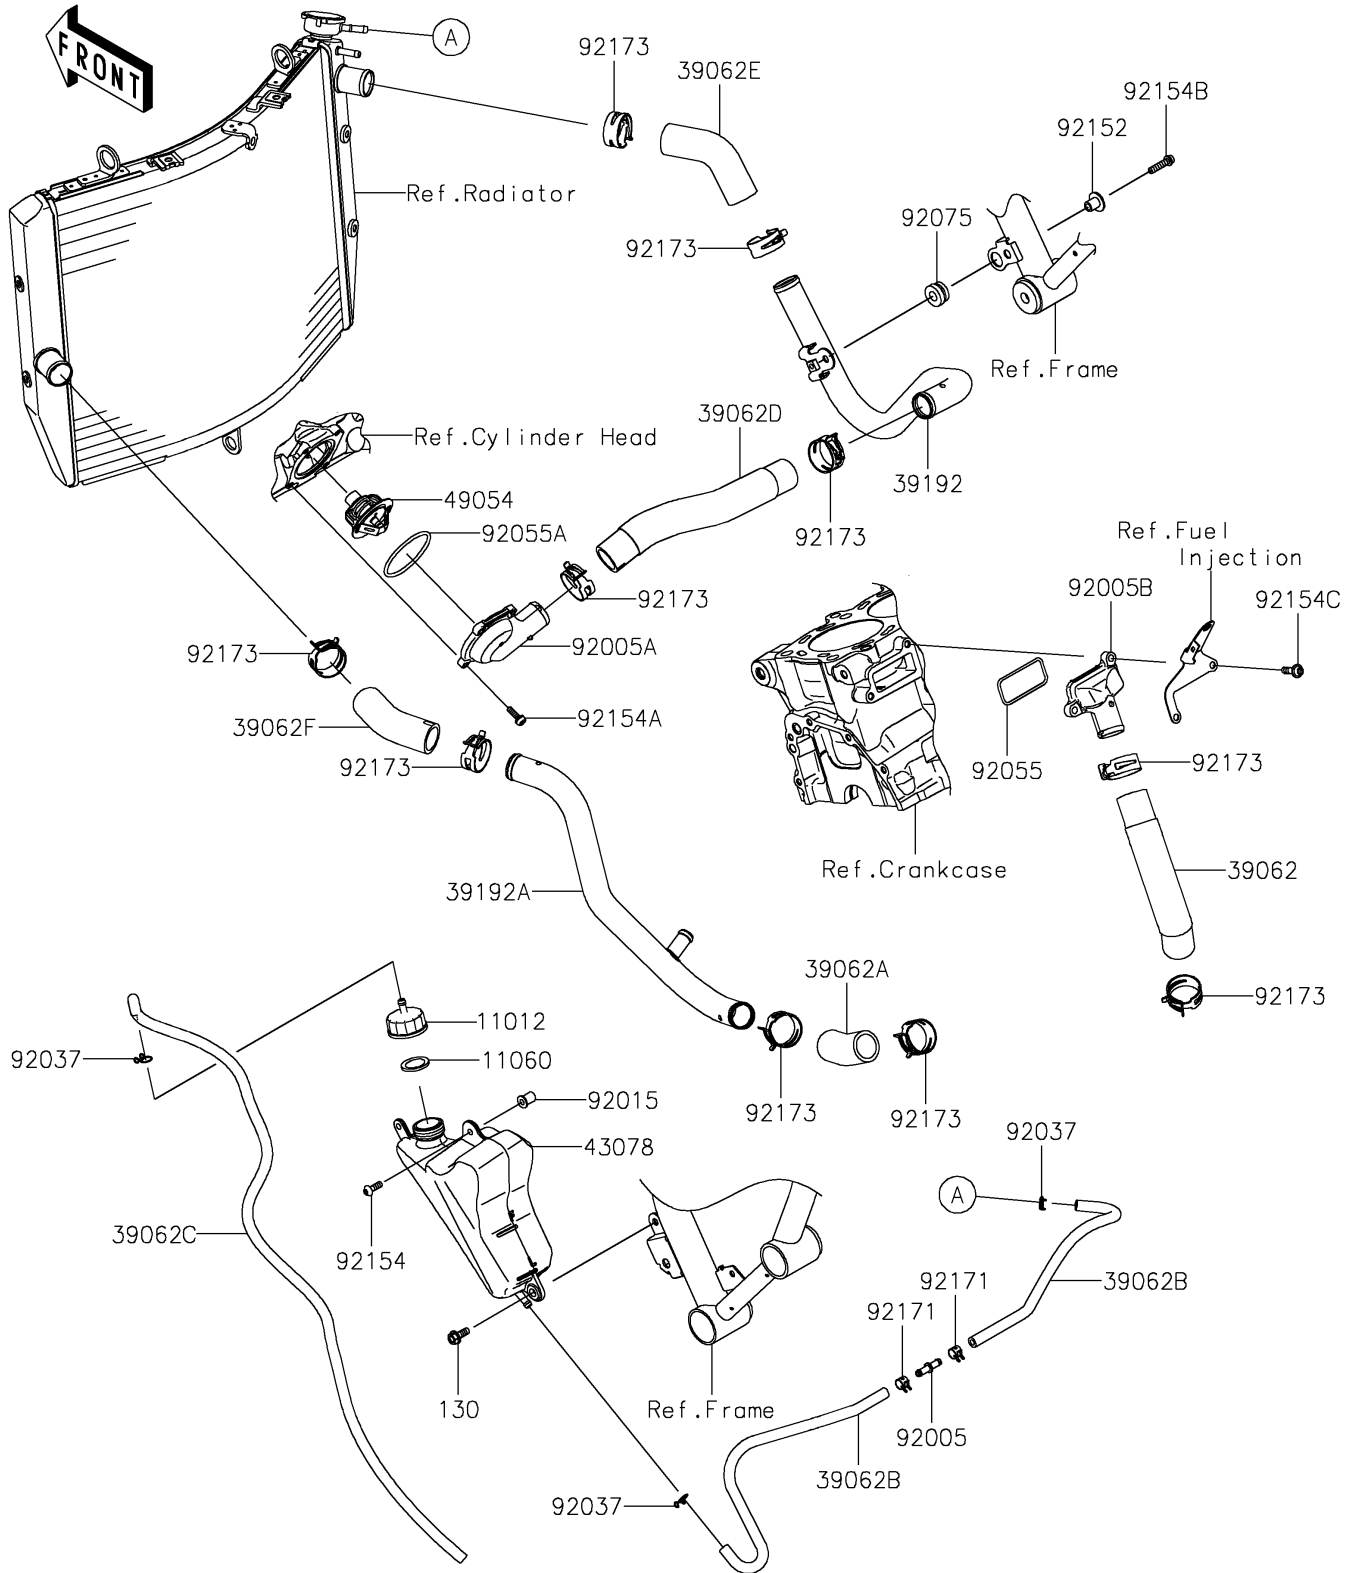

2020 Z H2 PARTS DIAGRAM

Water Pipe

E3037

2020 Z H2 PARTS LIST

Water Pipe

ITEM NAME	PART NUMBER	QUANTITY
CAP (Ref # 11012)	11012-1854	1
GASKET,RESERVOIR TANK CAP (Ref # 11060)	11060-1349	1
BOLT-FLANGED,6X16 (Ref # 130)	130BA0616	1
HOSE-COOLING,W/PUMP-FITTING (Ref # 39062)	39062-0681	1
HOSE-COOLING,W/PIPE-W/PUMP (Ref # 39062A)	39062-0683	1
HOSE-COOLING (Ref # 39062B)	39062-0863	2
HOSE-COOLING,OVER FLOW (Ref # 39062C)	39062-0865	1
HOSE-COOLING (Ref # 39062D)	39062-0866	1
HOSE-COOLING (Ref # 39062E)	39062-0867	1
HOSE-COOLING (Ref # 39062F)	39062-0868	1
PIPE-WATER (Ref # 39192)	39192-0664	1
PIPE-WATER (Ref # 39192A)	39192-0666	1
RESERVOIR (Ref # 43078)	43078-0606	1
THERMOSTAT (Ref # 49054)	49054-0004	1
FITTING (Ref # 92005)	92005-0721	1
FITTING,THERMO COVER (Ref # 92005A)	92005-0962	1
FITTING,CYLINDER (Ref # 92005B)	92005-0963	1
NUT,WELL,5MM (Ref # 92015)	92015-1757	1
CLAMP,TUBE (Ref # 92037)	92037-147	3
RING-O (Ref # 92055)	92055-0809	1
RING-O,54.5X2.6 (Ref # 92055A)	92055-0810	1
DAMPER,RUBBER (Ref # 92075)	92075-1123	1
COLLAR (Ref # 92152)	92152-2112	1
BOLT,SOCKET,5X16 (Ref # 92154)	92154-0209	1
BOLT,SOCKET,5X16 (Ref # 92154A)	92154-1449	4
BOLT,SOCKET,6X25 (Ref # 92154B)	92154-1457	1
BOLT,SOCKET,6X20 (Ref # 92154C)	92154-1499	2
CLAMP (Ref # 92171)	92171-0720	2
CLAMP,34MM (Ref # 92173)	92173-1360	10