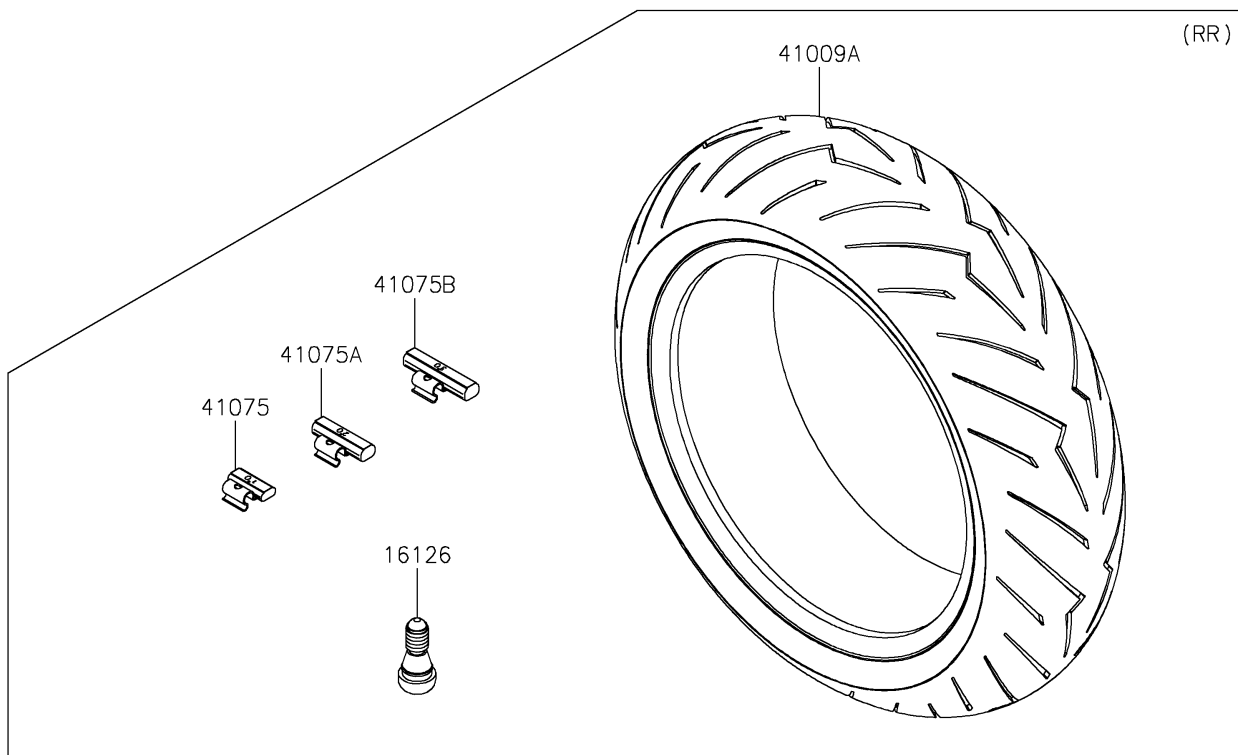

# 2020 Z H2 PARTS DIAGRAM

Tires

F2210

## 2020 Z H2 PARTS LIST

### Tires

ITEM NAME	PART NUMBER	QUANTITY
VALVE,TIRE (Ref # 16126)	16126-1140	2
TIRE,FR,120/70ZR17(58W),DR3 (Ref # 41009)	41009-0843	1
TIRE,RR,190/55ZR17(75W),DR3 (Ref # 41009A)	41009-0844	1
BALANCER-WHEEL,10G,SILVER (Ref # 41075)	41075-0007	AR
BALANCER-WHEEL,20G,SILVER (Ref # 41075A)	41075-0008	AR
BALANCER-WHEEL,30G,SILVER (Ref # 41075B)	41075-0009	AR