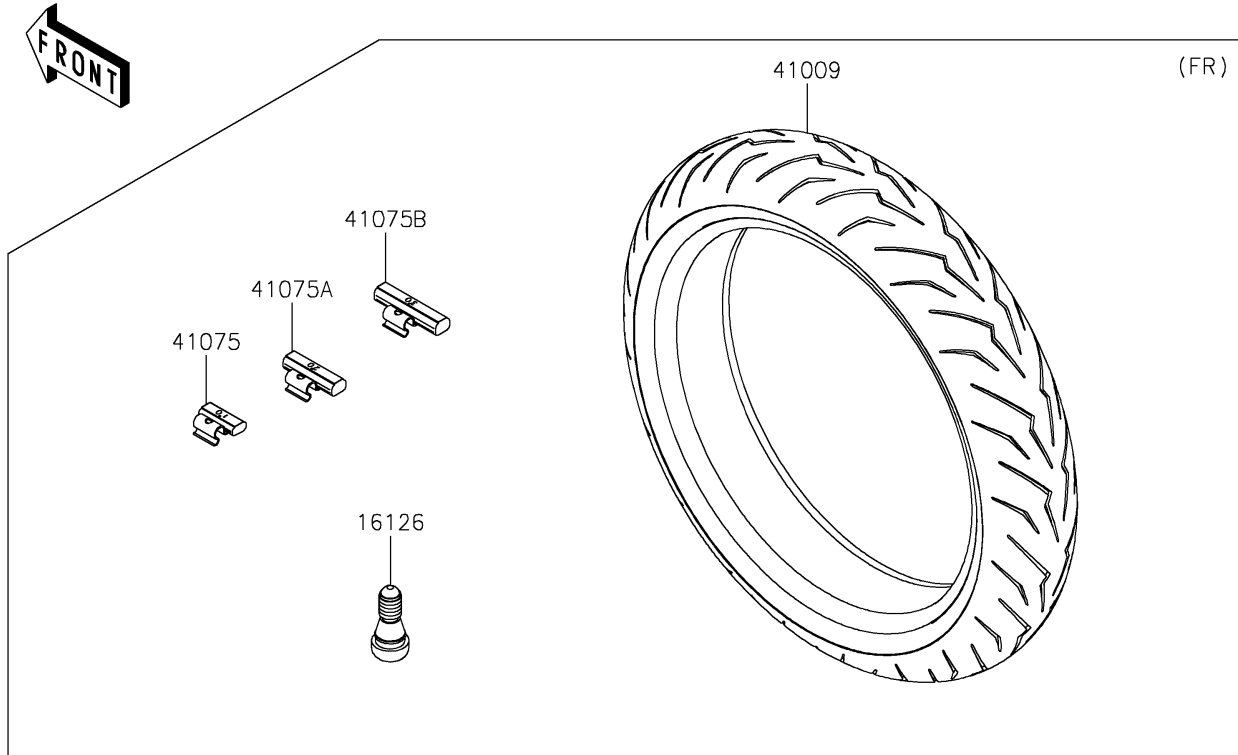

# 2020 Z H2 PARTS DIAGRAM

Tires

F2210

## 2020 Z H2 PARTS LIST

### Tires

ITEM NAME	PART NUMBER	QUANTITY
VALVE,TIRE (Ref # 16126)	16126-1140	2
TIRE,FR,120/70ZR17(58W),DR3 (Ref # 41009)	41009-0843	1
TIRE,RR,190/55ZR17(75W),DR3 (Ref # 41009A)	41009-0844	1
BALANCER-WHEEL,10G,SILVER (Ref # 41075)	41075-0007	AR
BALANCER-WHEEL,20G,SILVER (Ref # 41075A)	41075-0008	AR
BALANCER-WHEEL,30G,SILVER (Ref # 41075B)	41075-0009	AR