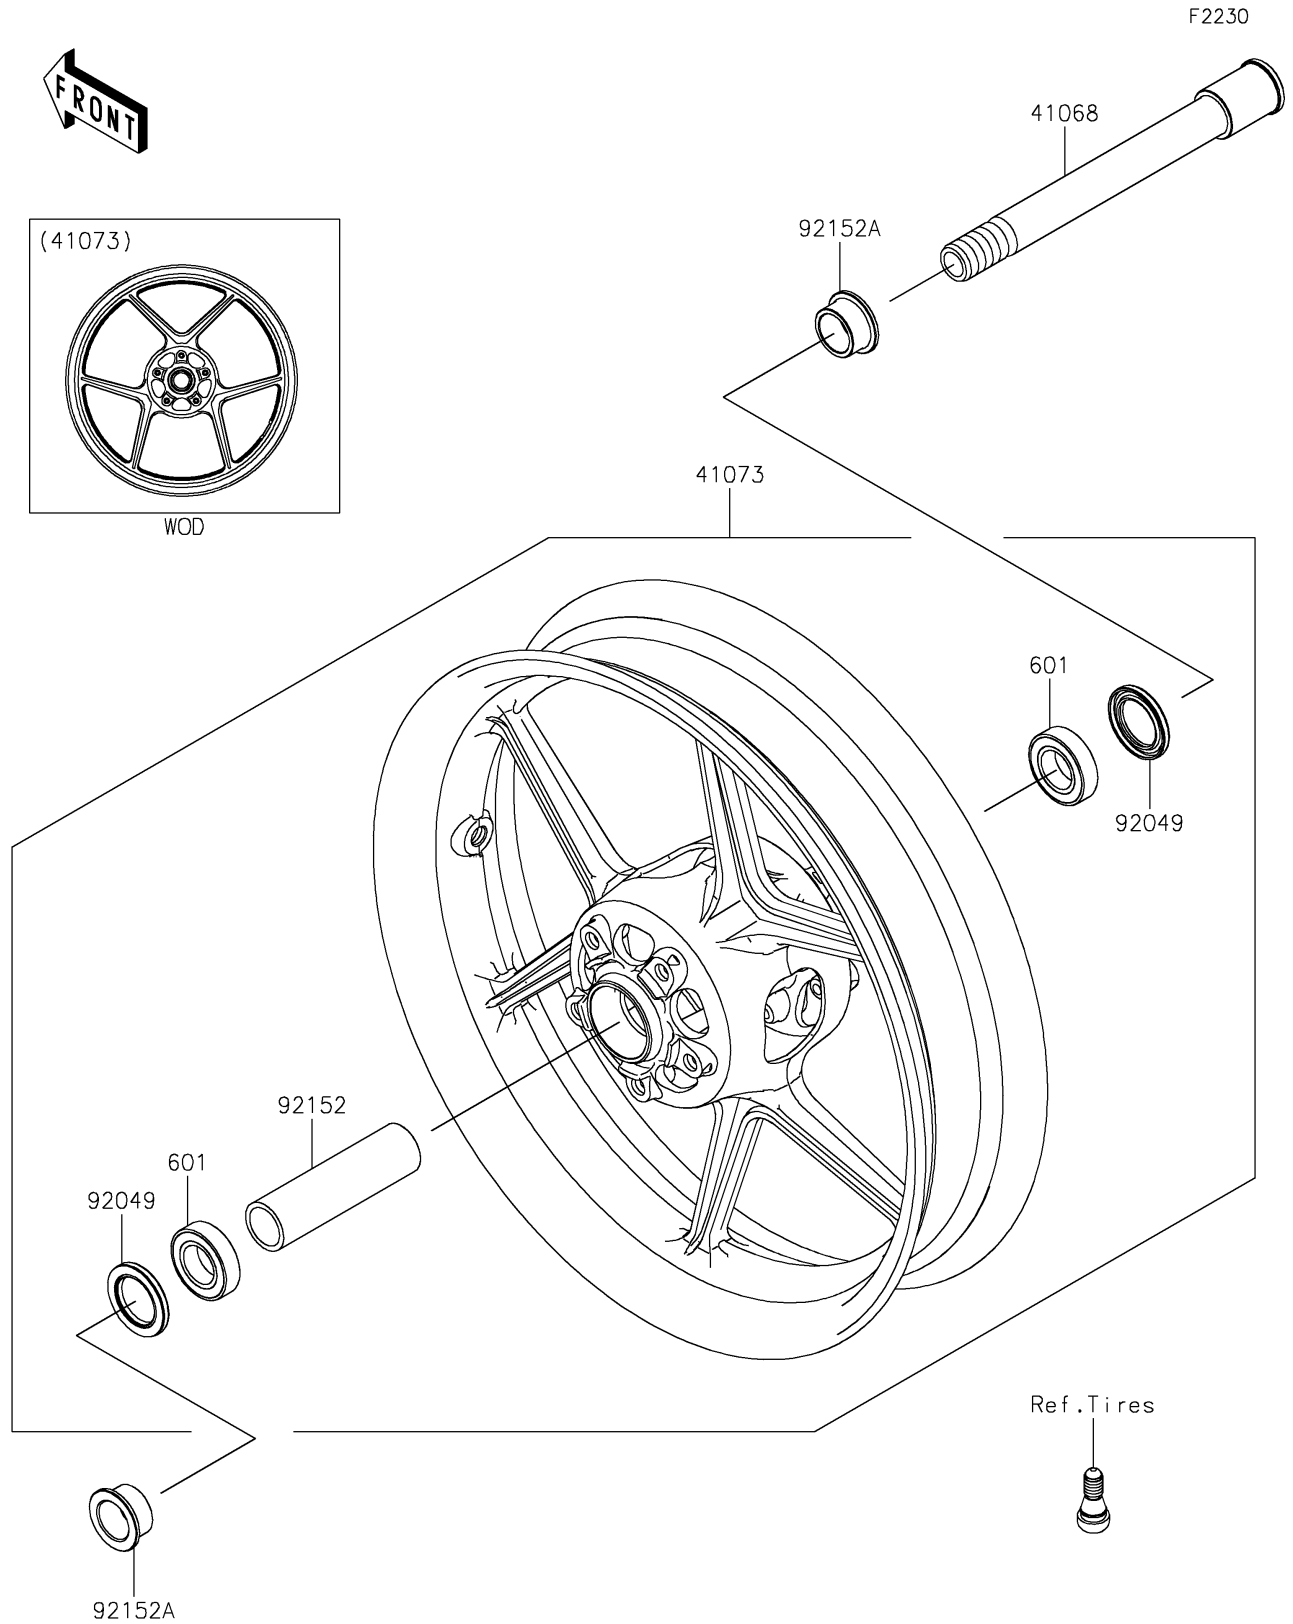

2020 Z H2 PARTS DIAGRAM

Front Wheel

2020 Z H2 PARTS LIST

Front Wheel

ITEM NAME	PART NUMBER	QUANTITY
AXLE,FR (Ref # 41068)	41068-0654	1
WHEEL-ASSY,FR,G.BLACK (Ref # 41073)	41073-0728-18F	1
BEARING-BALL,#6005UU (Ref # 601)	601B6005UU	2
SEAL-OIL,BJN-C2 32X47X5 (Ref # 92049)	92049-0050	2
COLLAR,FR HUB,L=115 (Ref # 92152)	92152-0242	1
COLLAR,FR AXLE,L=18 (Ref # 92152A)	92152-2638	2