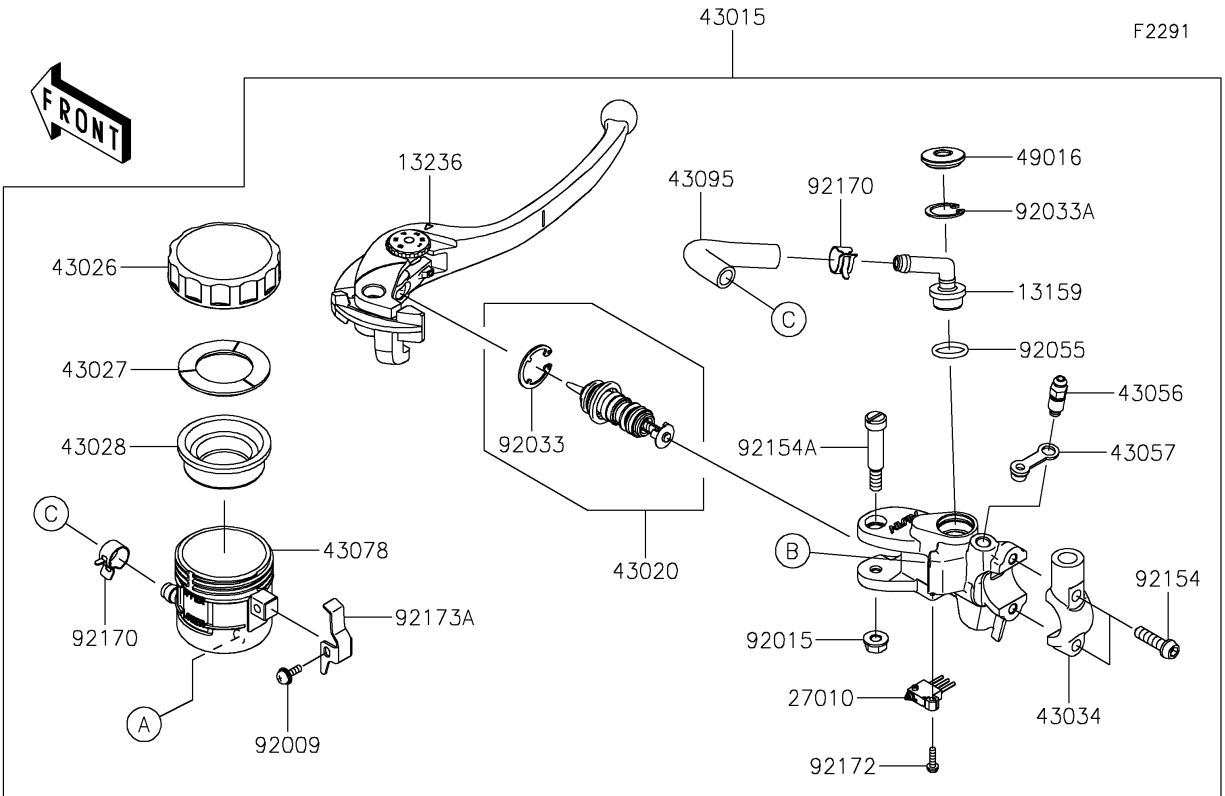

2020 Z H2 PARTS DIAGRAM

Front Master Cylinder

2020 Z H2 PARTS LIST

Front Master Cylinder

ITEM NAME	PART NUMBER	QUANTITY
BRACKET,RESERVOIR TANK (Ref # 11057)	11057-2930	1
BOLT-FLANGED,5X20 (Ref # 130)	130BB0520	1
CONNECTOR (Ref # 13159)	13159-1061	1
BOLT-FLANGED-SMALL,6X16 (Ref # 132)	132BB0616	1
LEVER-COMP,FR BRAKE (Ref # 13236)	13236-0802	1
SENSOR,FR,SPEED (Ref # 21176)	21176-0927	1
SWITCH,CRUISE CONTROL CANCEL (Ref # 27010)	27010-0931	1
CYLINDER-ASSY-MASTER,BRAKE (Ref # 43015)	43015-0761	1
PISTON-COMP-BRAKE (Ref # 43020)	43020-0028	1
CAP-BRAKE (Ref # 43026)	43026-1051	1
PLATE-DIAPHRAGM (Ref # 43027)	43027-1051	1
DIAPHRAGM,MASTER CYLINDER (Ref # 43028)	43028-1057	1
HOLDER-BRAKE,MASTER CYLINDER (Ref # 43034)	43034-0057	1
BREATHER-BRAKE (Ref # 43056)	43056-1056	1
CAP-BREATHER (Ref # 43057)	43057-1001	1
RESERVOIR (Ref # 43078)	43078-0591	1
HOSE-BRAKE (Ref # 43095)	43095-1713	1
COVER-SEAL (Ref # 49016)	49016-1147	1
SCREW (Ref # 92009)	92009-1570	1
NUT,FLANGED,6MM,BLACK (Ref # 92015)	92015-1233	1
RING-SNAP (Ref # 92033)	92033-0034	1
RING-SNAP,20.5MM (Ref # 92033A)	92033-1186	1
RING-O,14.8X2.4 (Ref # 92055)	92055-0741	1
DAMPER (Ref # 92075)	92075-161	1
COLLAR (Ref # 92152)	92152-0017	1
BOLT,SOCKET,6X22 (Ref # 92154)	92154-1724	2
BOLT,LEVER (Ref # 92154A)	92154-1912	1
BOLT,SOCKET,6X8 (Ref # 92154B)	92154-2914	1
CLAMP,HOSE (Ref # 92170)	92170-1091	2

2020 Z H2 PARTS LIST

Front Master Cylinder

ITEM NAME	PART NUMBER	QUANTITY
CLAMP,BRAKE HOSE (Ref # 92171)	92171-1819	3
SCREW (Ref # 92172)	92172-1243	1
CLAMP (Ref # 92173)	92173-0086	1
CLAMP (Ref # 92173A)	92173-1790	1
NUT,FLANGED,5MM (Ref # 92210)	92210-0007	1