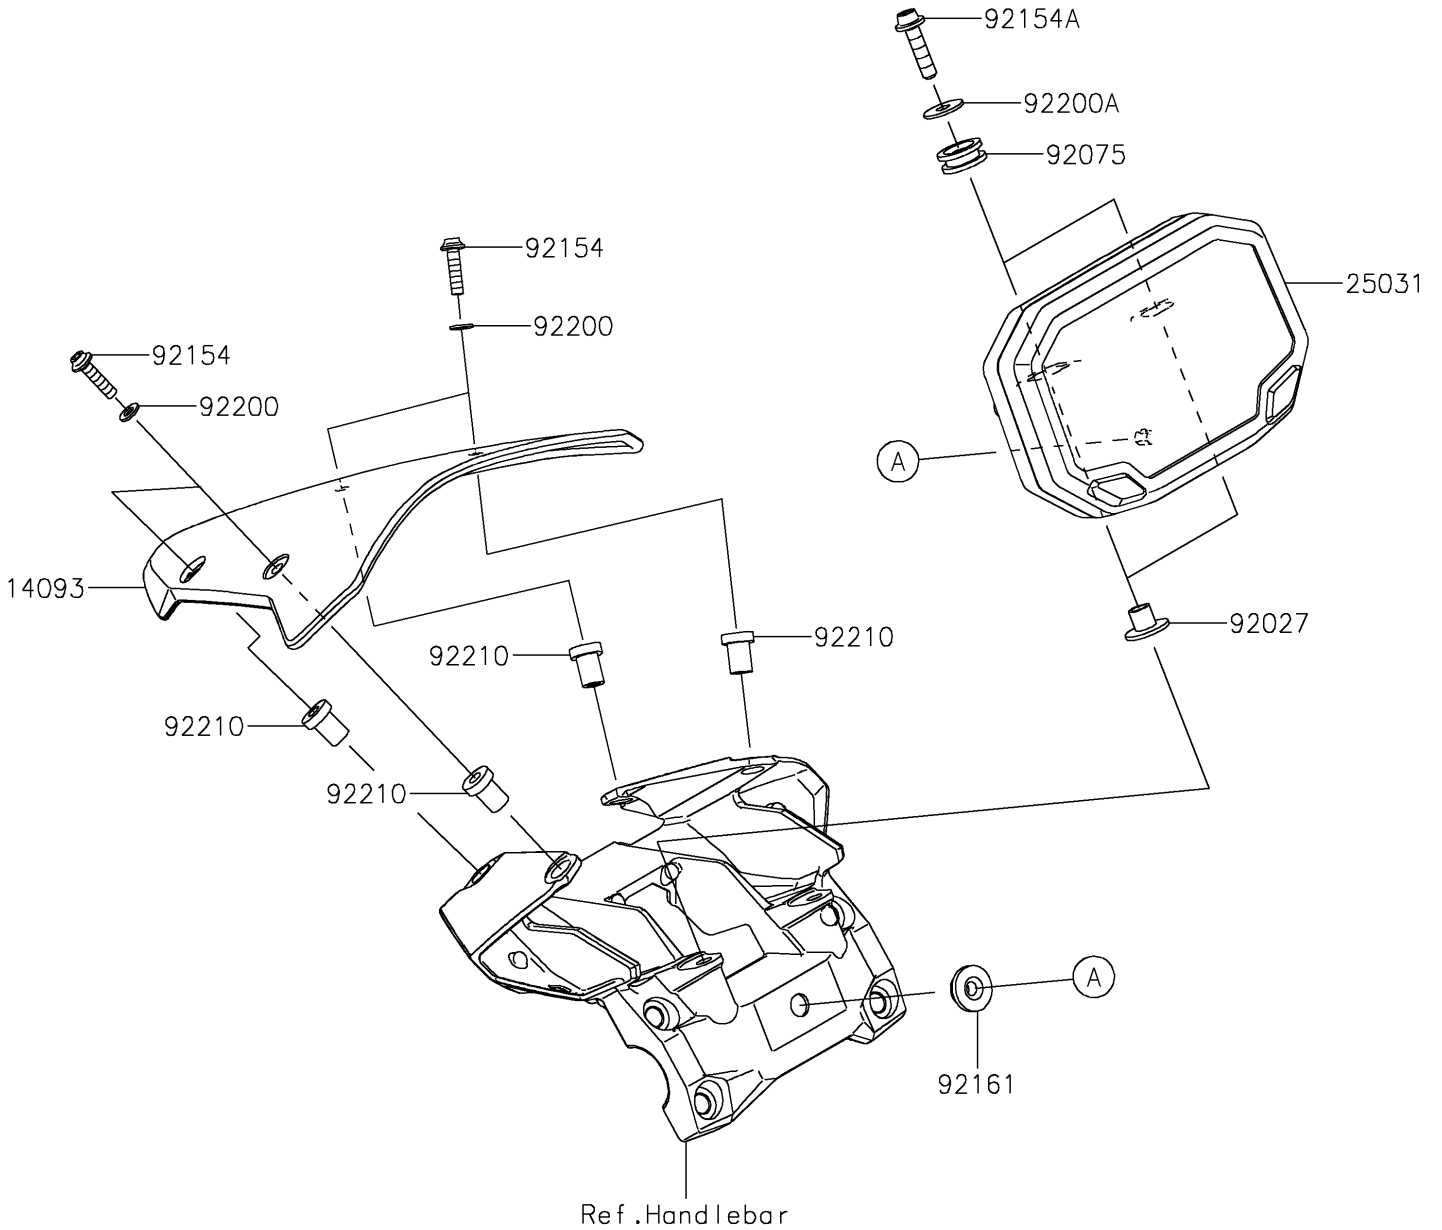

2020 Z H2 PARTS DIAGRAM

Meter(s)

F2530

2020 Z H2 PARTS LIST

Meter(s)

ITEM NAME	PART NUMBER	QUANTITY
COVER,METER (Ref # 14093)	14093-0970	1
METER-ASSY,TFT DISPLAY (Ref # 25031)	25031-0892	1
COLLAR,L=11.1 (Ref # 92027)	92027-194	2
DAMPER (Ref # 92075)	92075-1634	2
BOLT,SOCKET,5X20 (Ref # 92154)	92154-0919	4
BOLT,SOCKET,6X25 (Ref # 92154A)	92154-2826	2
DAMPER,6X20X7.5 (Ref # 92161)	92161-1937	1
WASHER,5.2X10X1.0 (Ref # 92200)	92200-1820	4
WASHER,6.2X18X1.2 (Ref # 92200A)	92200-1889	2
NUT,5MM (Ref # 92210)	92210-0001	4