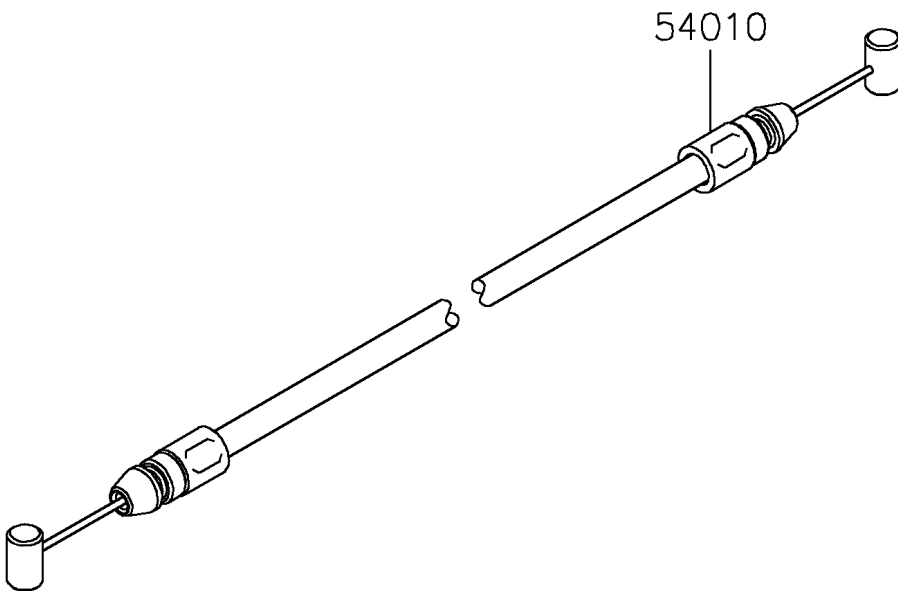

2020 Z H2 PARTS DIAGRAM

Cables

F2540

2020 Z H2 PARTS LIST

Cables

ITEM NAME	PART NUMBER	QUANTITY
CABLE,SEAT LOCK (Ref # 54010)	54010-0606	1