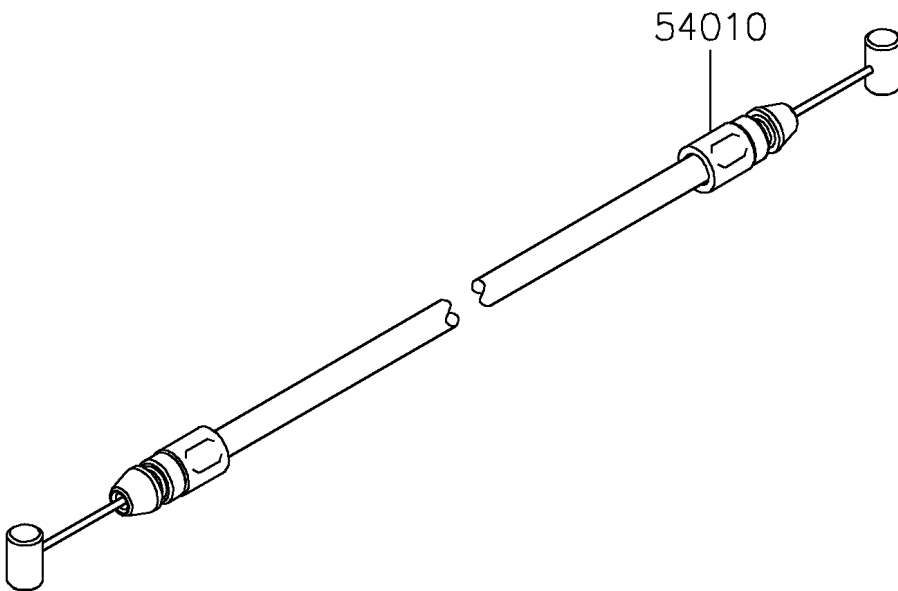

# 2020 Z H2 PARTS DIAGRAM

Cables

F2540

## 2020 Z H2 PARTS LIST

### Cables

ITEM NAME	PART NUMBER	QUANTITY
CABLE,SEAT LOCK (Ref # 54010)	54010-0606	1