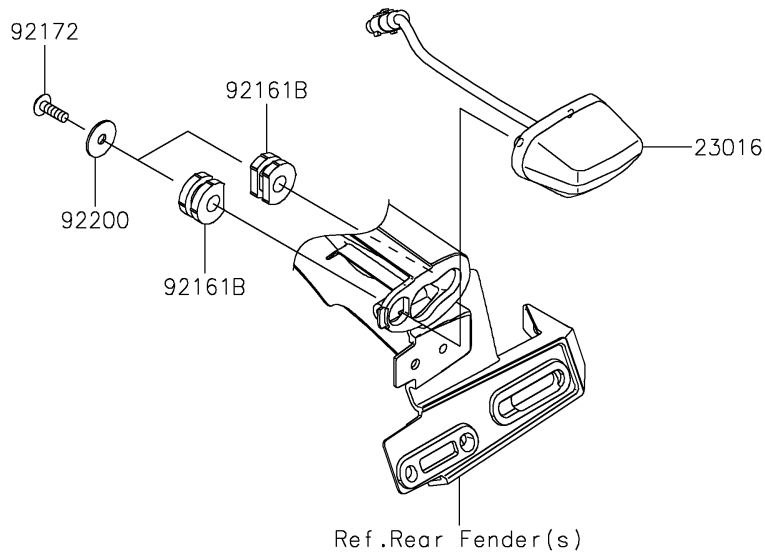

2020 Z H2 PARTS DIAGRAM

Taillight(s)

F2720

2020 Z H2 PARTS LIST

Taillight(s)

ITEM NAME	PART NUMBER	QUANTITY
BRACKET,TAIL LAMP (Ref # 11057)	11057-0247	1
LAMP-ASSY,LICENSE,LED (Ref # 23016)	23016-0639	1
LAMP-TAIL (Ref # 23025)	23025-0361	1
WASHER,5.2X16X1.2 (Ref # 92022)	92022-263	2
COLLAR,5.6X8X11.2 (Ref # 92152)	92152-1562	2
BOLT,FLANGED,5X25 (Ref # 92154)	92154-2682	2
DAMPER (Ref # 92161)	92161-0317	2
DAMPER (Ref # 92161A)	92161-0365	1
DAMPER (Ref # 92161B)	92161-0776	2
SCREW,TAPPING,5X16 (Ref # 92172)	92172-0175	2
SCREW,TAPPING,5X10 (Ref # 92172A)	92172-0262	2
WASHER,5.5X20X1.2 (Ref # 92200)	92200-0284	2
NUT,PLATE,5MM (Ref # 92210)	92210-0935	2