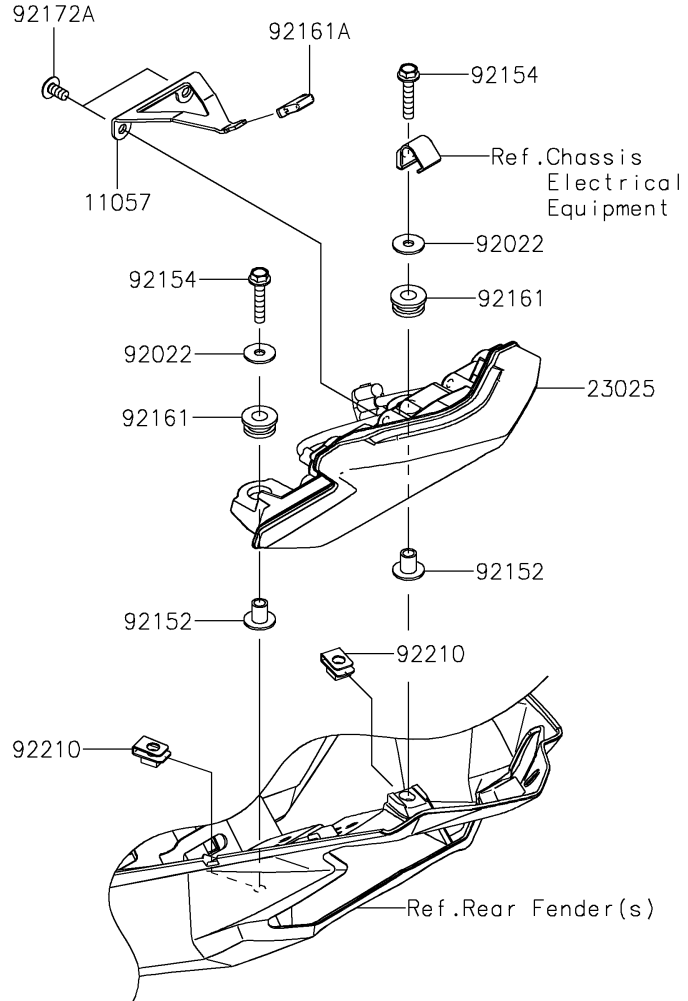

2020 Z H2 PARTS DIAGRAM

Taillight(s)

F2720

2020 Z H2 PARTS LIST

Taillight(s)

ITEM NAME	PART NUMBER	QUANTITY
BRACKET,TAIL LAMP (Ref # 11057)	11057-0247	1
LAMP-ASSY,LICENSE,LED (Ref # 23016)	23016-0639	1
LAMP-TAIL (Ref # 23025)	23025-0361	1
WASHER,5.2X16X1.2 (Ref # 92022)	92022-263	2
COLLAR,5.6X8X11.2 (Ref # 92152)	92152-1562	2
BOLT,FLANGED,5X25 (Ref # 92154)	92154-2682	2
DAMPER (Ref # 92161)	92161-0317	2
DAMPER (Ref # 92161A)	92161-0365	1
DAMPER (Ref # 92161B)	92161-0776	2
SCREW,TAPPING,5X16 (Ref # 92172)	92172-0175	2
SCREW,TAPPING,5X10 (Ref # 92172A)	92172-0262	2
WASHER,5.5X20X1.2 (Ref # 92200)	92200-0284	2
NUT,PLATE,5MM (Ref # 92210)	92210-0935	2