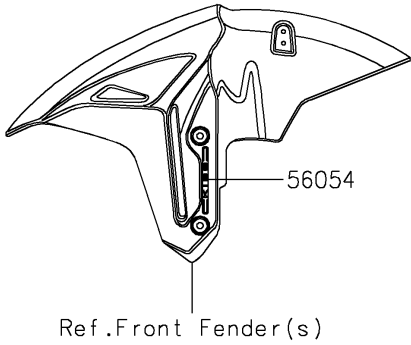

2020 Z H2 PARTS DIAGRAM

Decals(M.D.Black)(KLF)(CN)

F2861

2020 Z H2 PARTS LIST

Decals(M.D.Black)(KLF)(CN)

ITEM NAME	PART NUMBER	QUANTITY
MARK,FR FENDER,KIBS (Ref # 56054)	56054-0721	2
MARK,KAWASAKI (Ref # 56054A)	56054-1356	2
MARK,UPP COWL.,RIVER (Ref # 56054B)	56054-1557	1
MARK,H2,3D (Ref # 56054C)	56054-2191	2
MARK,Z,3D (Ref # 56054D)	56054-2369	2