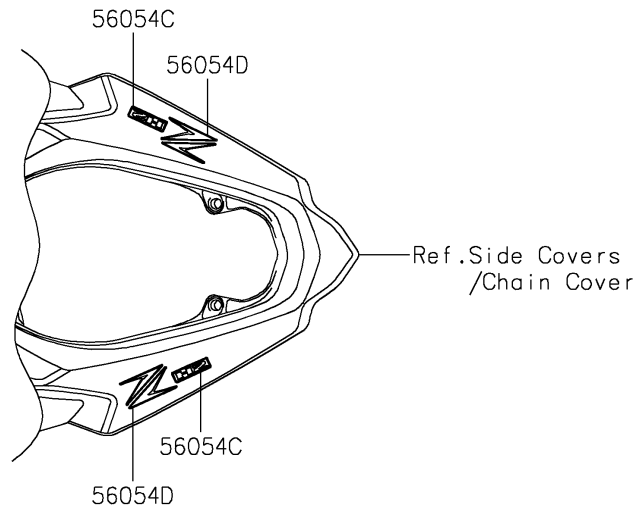

2020 Z H2 PARTS DIAGRAM

Decals(M.D.Black)(KLF)(CN)

F2861

2020 Z H2 PARTS LIST

Decals(M.D.Black)(KLF)(CN)

ITEM NAME	PART NUMBER	QUANTITY
MARK,FR FENDER,KIBS (Ref # 56054)	56054-0721	2
MARK,KAWASAKI (Ref # 56054A)	56054-1356	2
MARK,UPP COWL.,RIVER (Ref # 56054B)	56054-1557	1
MARK,H2,3D (Ref # 56054C)	56054-2191	2
MARK,Z,3D (Ref # 56054D)	56054-2369	2