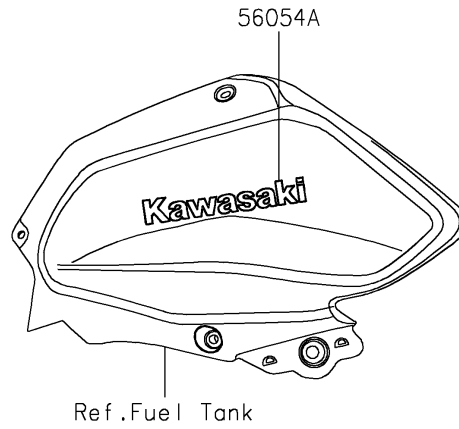

2020 Z H2 PARTS DIAGRAM

Decals(M.D.Black)(KLF)(CN)

F2861

2020 Z H2 PARTS LIST

Decals(M.D.Black)(KLF)(CN)

ITEM NAME	PART NUMBER	QUANTITY
MARK,FR FENDER,KIBS (Ref # 56054)	56054-0721	2
MARK,KAWASAKI (Ref # 56054A)	56054-1356	2
MARK,UPP COWL.,RIVER (Ref # 56054B)	56054-1557	1
MARK,H2,3D (Ref # 56054C)	56054-2191	2
MARK,Z,3D (Ref # 56054D)	56054-2369	2