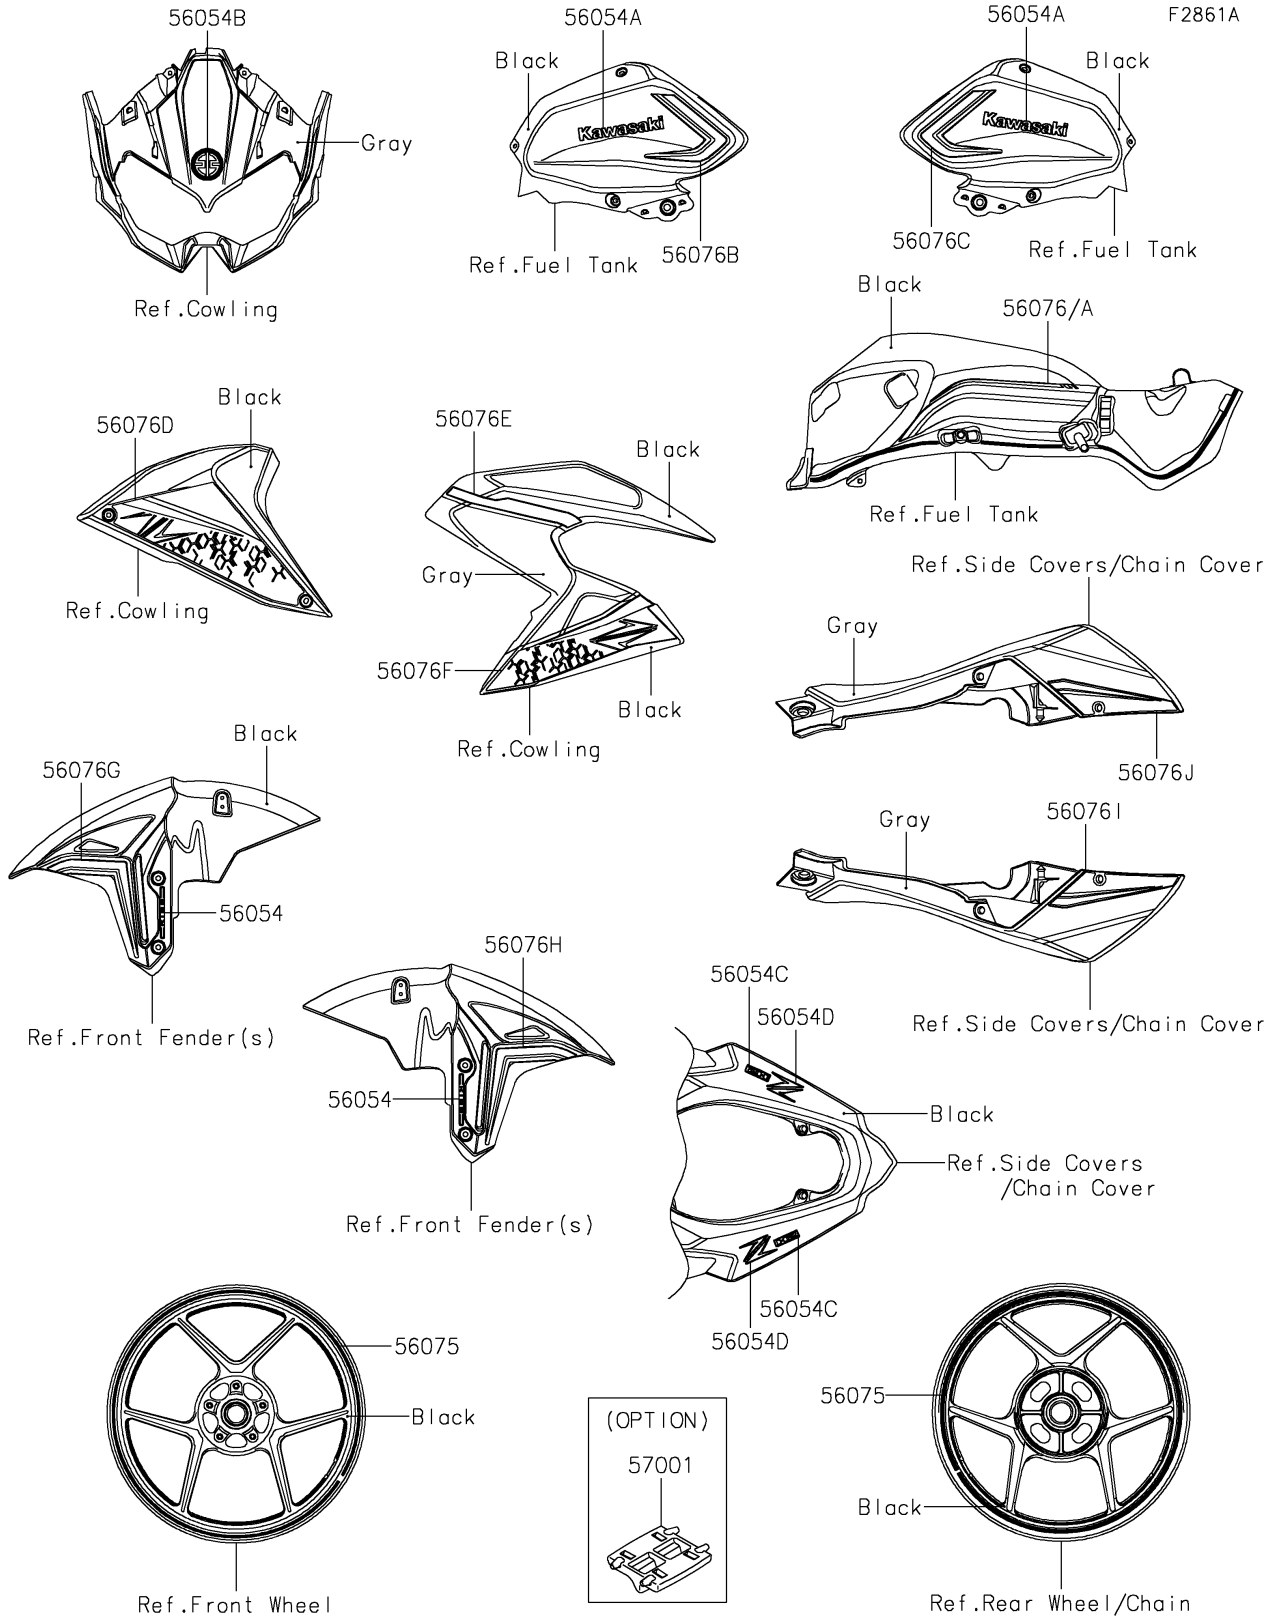

# 2020 Z H2 PARTS DIAGRAM

Decals(M.S.Black)(KLF)(CA,US)

## 2020 Z H2 PARTS LIST

Decals(M.S.Black)(KLF)(CA,US)

ITEM NAME	PART NUMBER	QUANTITY
MARK,FR FENDER,KIBS (Ref # 56054)	56054-0721	2
MARK,KAWASAKI (Ref # 56054A)	56054-1356	2
MARK,UPP COWL.,RIVER (Ref # 56054B)	56054-1557	1
MARK,H2,3D (Ref # 56054C)	56054-2191	2
MARK,Z,3D (Ref # 56054D)	56054-2369	2
PATTERN,WHEEL,GREEN,4X1353 (Ref # 56075)	56075-1055	4
PATTERN,FUEL TANK,LH (Ref # 56076)	56076-1042	1
PATTERN,FUEL TANK,RH (Ref # 56076A)	56076-1043	1
PATTERN,TANK COVER,LH (Ref # 56076B)	56076-1044	1
PATTERN,TANK COVER,RH (Ref # 56076C)	56076-1045	1
PATTERN,SHROUD,LH (Ref # 56076D)	56076-1046	1
PATTERN,SHROUD,RH,UPP (Ref # 56076E)	56076-1047	1
PATTERN,SHROUD,RH,LWR (Ref # 56076F)	56076-1048	1
PATTERN,FR FENDER,LH (Ref # 56076G)	56076-1049	1
PATTERN,FR FENDER,RH (Ref # 56076H)	56076-1050	1
PATTERN,TAIL COVER,LH (Ref # 56076I)	56076-1051	1
PATTERN,TAIL COVER,RH (Ref # 56076J)	56076-1052	1
RIM STRIPE APPLICATOR (Ref # 57001)	57001-1752	AR