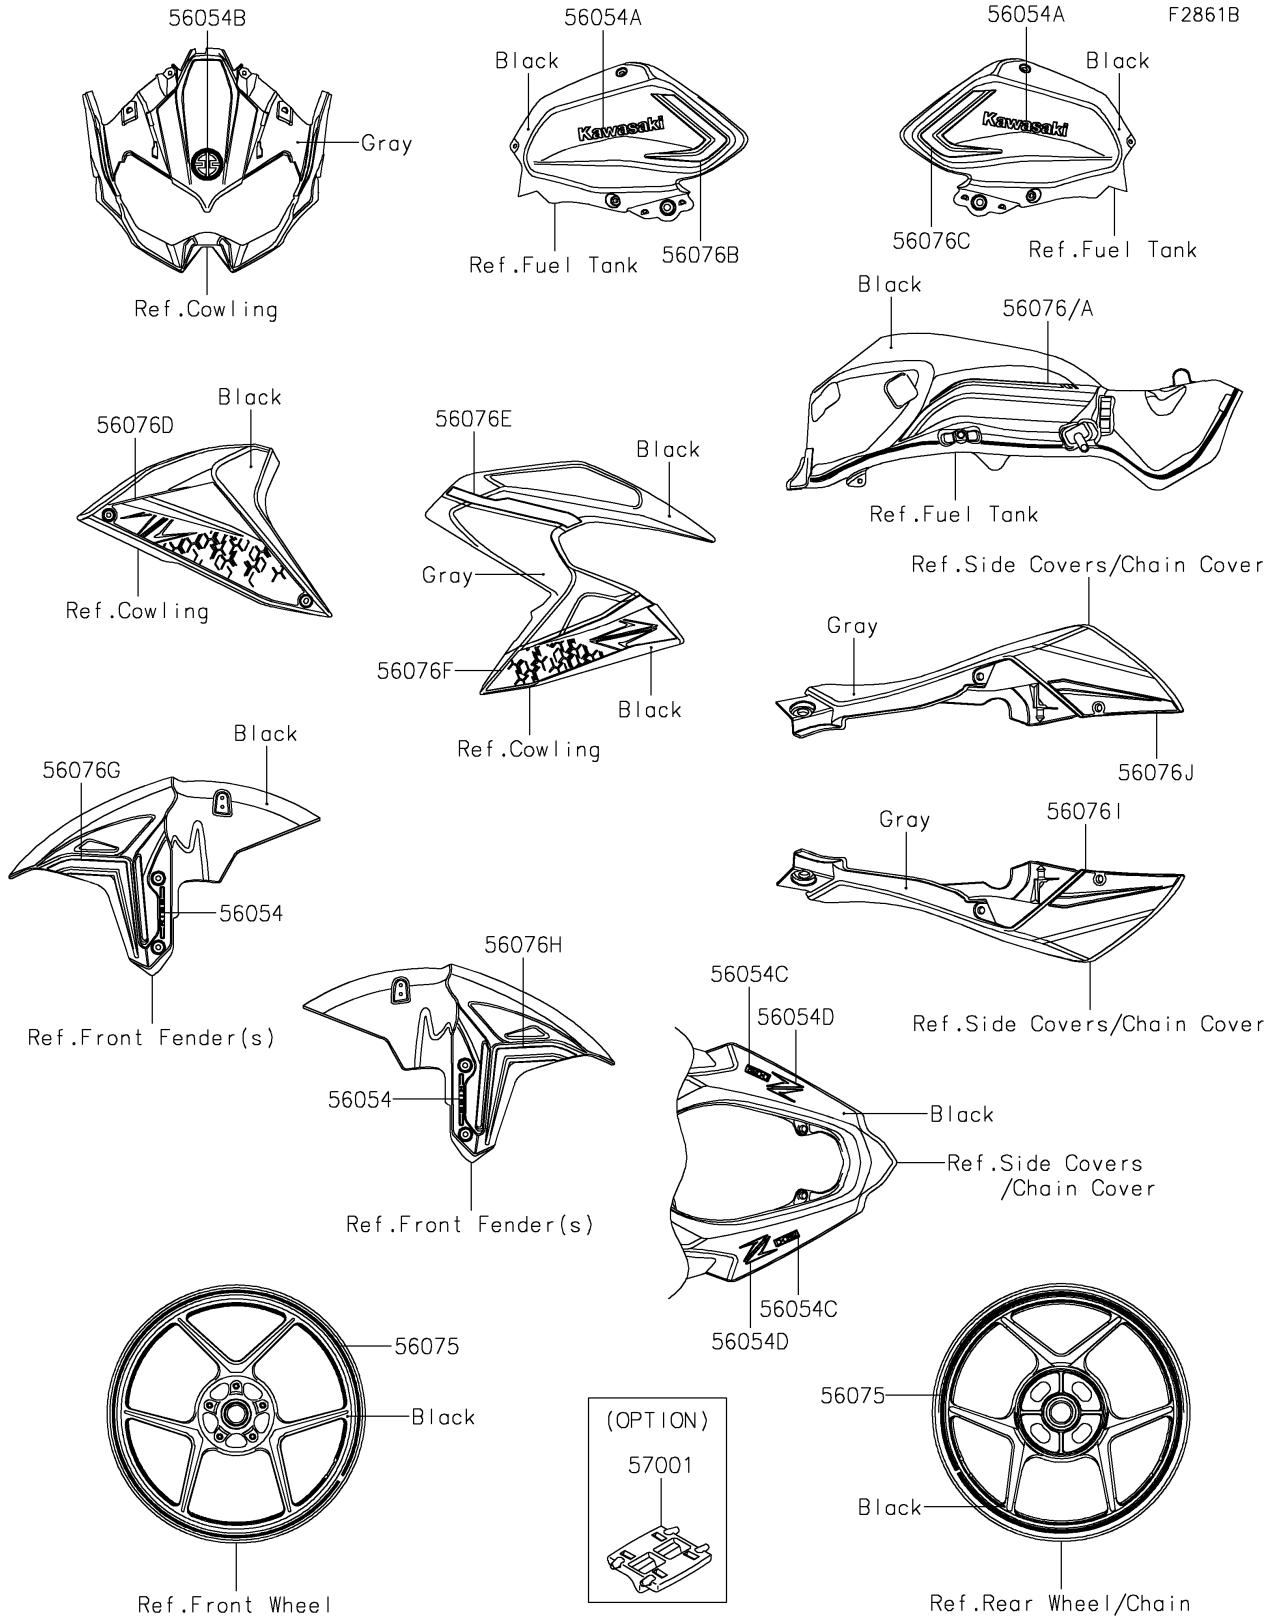

# 2020 Z H2 PARTS DIAGRAM

Decals(Black)(KLFA)

## 2020 Z H2 PARTS LIST

Decals(Black)(KLFA)

ITEM NAME	PART NUMBER	QUANTITY
MARK,FR FENDER,KIBS (Ref # 56054)	56054-0721	2
MARK,KAWASAKI (Ref # 56054A)	56054-1356	2
MARK,UPP COWL.,RIVER (Ref # 56054B)	56054-1557	1
MARK,H2,3D (Ref # 56054C)	56054-2191	2
MARK,Z,3D (Ref # 56054D)	56054-2369	2
PATTERN,WHEEL,GREEN,4X1353 (Ref # 56075)	56075-1055	4
PATTERN,FUEL TANK,LH (Ref # 56076)	56076-1042	1
PATTERN,FUEL TANK,RH (Ref # 56076A)	56076-1043	1
PATTERN,TANK COVER,LH (Ref # 56076B)	56076-1044	1
PATTERN,TANK COVER,RH (Ref # 56076C)	56076-1045	1
PATTERN,SHROUD,LH (Ref # 56076D)	56076-1046	1
PATTERN,SHROUD,RH,UPP (Ref # 56076E)	56076-1047	1
PATTERN,SHROUD,RH,LWR (Ref # 56076F)	56076-1048	1
PATTERN,FR FENDER,LH (Ref # 56076G)	56076-1049	1
PATTERN,FR FENDER,RH (Ref # 56076H)	56076-1050	1
PATTERN,TAIL COVER,LH (Ref # 56076I)	56076-1051	1
PATTERN,TAIL COVER,RH (Ref # 56076J)	56076-1052	1
RIM STRIPE APPLICATOR (Ref # 57001)	57001-1752	AR