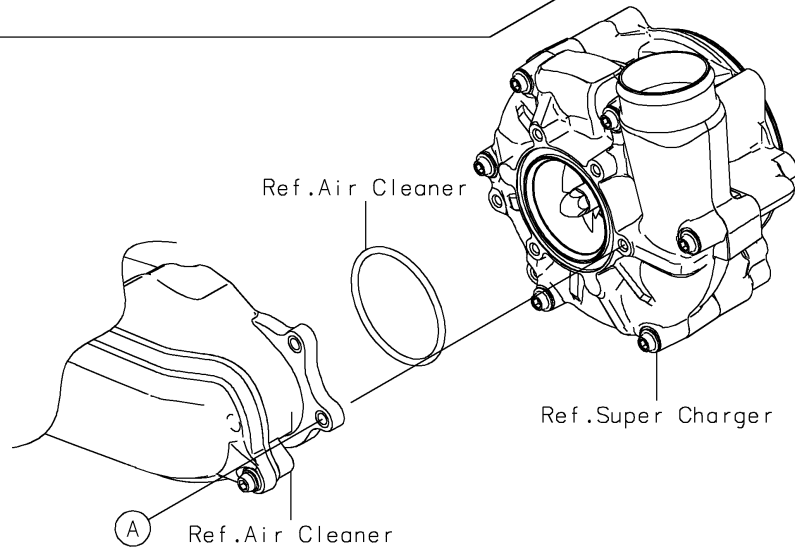

2020 Z H2 PARTS DIAGRAM

Accessory(Grip Heater)

2020 Z H2 PARTS LIST

Accessory(Grip Heater)

ITEM NAME	PART NUMBER	QUANTITY
CONTROL UNIT-ELECTRONIC,GH (Ref # 21175)	21175-1329	1
HARNESS (Ref # 26031)	26031-2895	1
GRIP-ASSY,GRIP HEATER,LH (Ref # 46019)	46019-0098	1
GRIP-ASSY,GRIP HEATER,RH (Ref # 46019A)	46019-0099	1
BAND (Ref # 92072)	92072-3851	2
COLLAR,8.2X18X5 (Ref # 92152)	92152-1848	2
BOLT,SOCKET,8X40 (Ref # 92154)	92154-1001	2
BOLT,SOCKET,6X22,MEC (Ref # 92154A)	92154-2736	3
CLAMP (Ref # 92173)	92173-2199	1
GRIP HEATER (Ref # 99994)	99994-1434	1