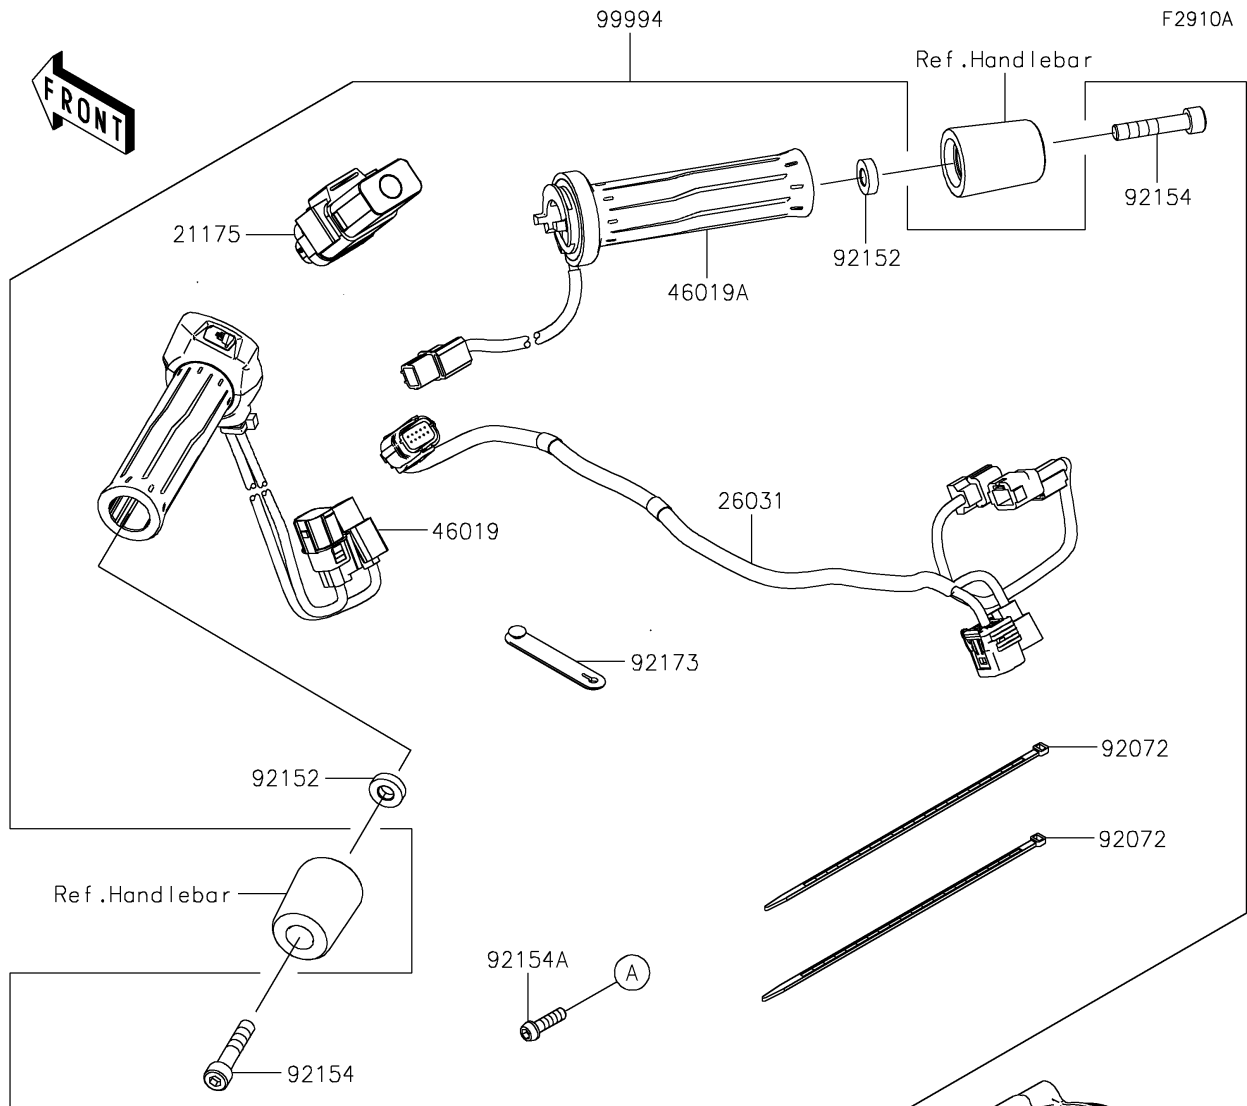

2020 Z H2 PARTS DIAGRAM

Accessory(Grip Heater)

2020 Z H2 PARTS LIST

Accessory(Grip Heater)

ITEM NAME	PART NUMBER	QUANTITY
CONTROL UNIT-ELECTRONIC,GH (Ref # 21175)	21175-1329	1
HARNESS (Ref # 26031)	26031-2895	1
GRIP-ASSY,GRIP HEATER,LH (Ref # 46019)	46019-0098	1
GRIP-ASSY,GRIP HEATER,RH (Ref # 46019A)	46019-0099	1
BAND (Ref # 92072)	92072-3851	2
COLLAR,8.2X18X5 (Ref # 92152)	92152-1848	2
BOLT,SOCKET,8X40 (Ref # 92154)	92154-1001	2
BOLT,SOCKET,6X22,MEC (Ref # 92154A)	92154-2736	3
CLAMP (Ref # 92173)	92173-2199	1
GRIP HEATER (Ref # 99994)	99994-1434	1