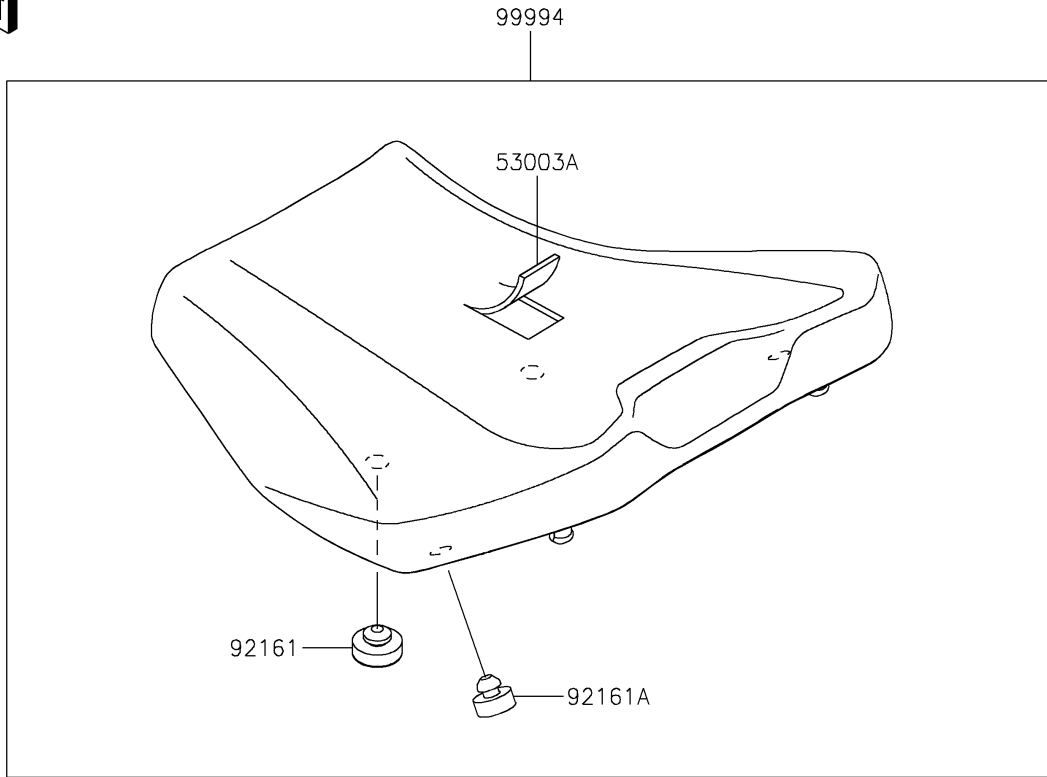

# 2020 Z H2 PARTS DIAGRAM

Accessory(Seat)

F2910D

## 2020 Z H2 PARTS LIST

### Accessory(Seat)

ITEM NAME	PART NUMBER	QUANTITY
LEATHER,RR SEAT,BLACK (Ref # 53003)	53003-0510-MA	1
LEATHER,FR,BLACK (Ref # 53003A)	53003-0539-MA	1
DAMPER,SEAT,10X25X8 (Ref # 92161)	92161-0095	2
DAMPER,8X20X8 (Ref # 92161A)	92161-0223	2
DAMPER (Ref # 92161B)	92161-2324	2
COMFORT SEAT(FRONT),BLACK (Ref # 99994)	99994-1382-MA	1
RR-HIGH-SEAT (Ref # 99994A)	99994-1488	1