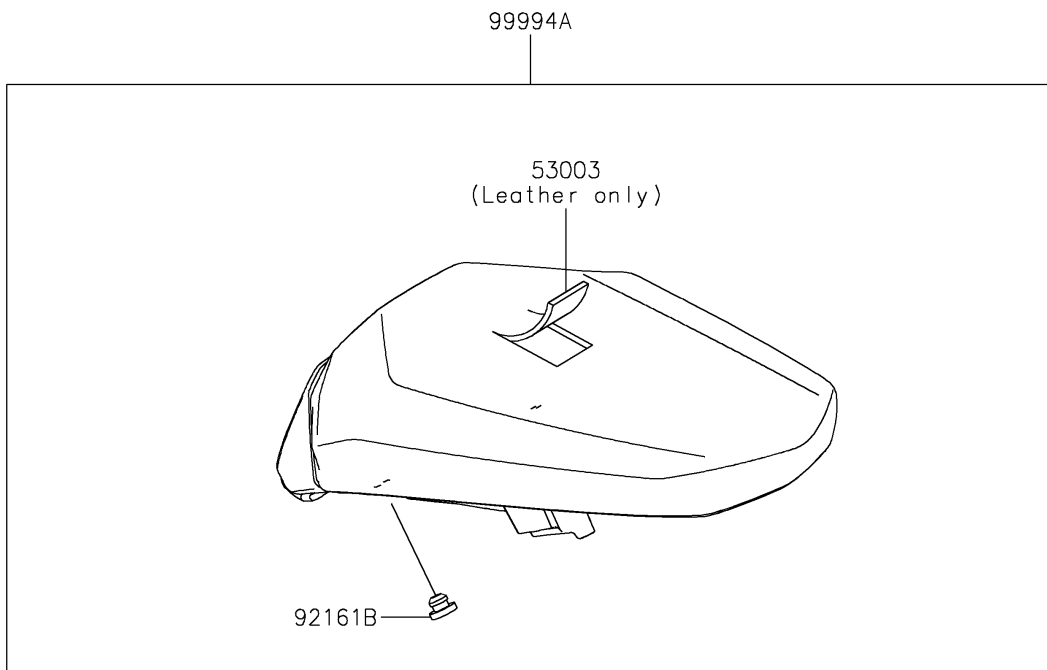

# 2020 Z H2 PARTS DIAGRAM

Accessory(Seat)

F2910D

### Accessory(Seat)

ITEM NAME	PART NUMBER	QUANTITY
LEATHER,RR SEAT,BLACK (Ref # 53003)	53003-0510-MA	1
LEATHER,FR,BLACK (Ref # 53003A)	53003-0539-MA	1
DAMPER,SEAT,10X25X8 (Ref # 92161)	92161-0095	2
DAMPER,8X20X8 (Ref # 92161A)	92161-0223	2
DAMPER (Ref # 92161B)	92161-2324	2
COMFORT SEAT(FRONT),BLACK (Ref # 99994)	99994-1382-MA	1
RR-HIGH-SEAT (Ref # 99994A)	99994-1488	1