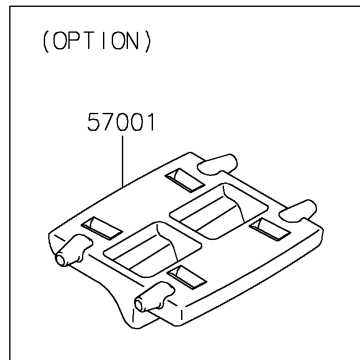

# 2020 Z H2 PARTS DIAGRAM

Accessory(Decals)

F2910H

## 2020 Z H2 PARTS LIST

Accessory(Decals)

ITEM NAME	PART NUMBER	QUANTITY
RIM STRIPE APPLICATOR (Ref # 57001)	57001-1752	AR
WHEEL RIM TAPE, GREEN (Ref # 99994)	99994-0932	1
WHEEL RIM TAPE, SILVER (Ref # 99994A)	99994-0933	1