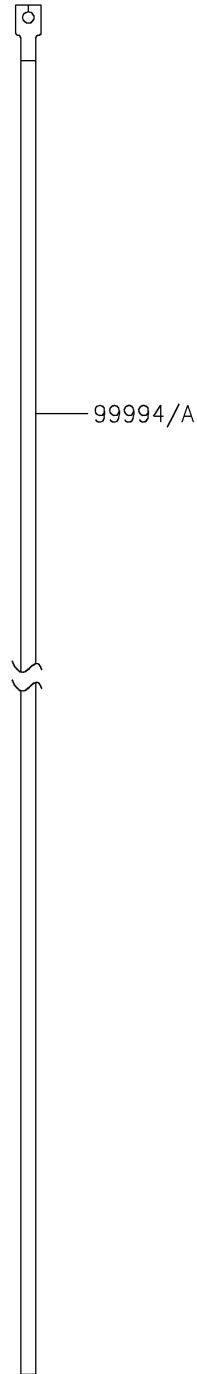

# 2020 Z H2 PARTS DIAGRAM

Accessory(Decals)

F2910H

## 2020 Z H2 PARTS LIST

Accessory(Decals)

ITEM NAME	PART NUMBER	QUANTITY
RIM STRIPE APPLICATOR (Ref # 57001)	57001-1752	AR
WHEEL RIM TAPE, GREEN (Ref # 99994)	99994-0932	1
WHEEL RIM TAPE, SILVER (Ref # 99994A)	99994-0933	1