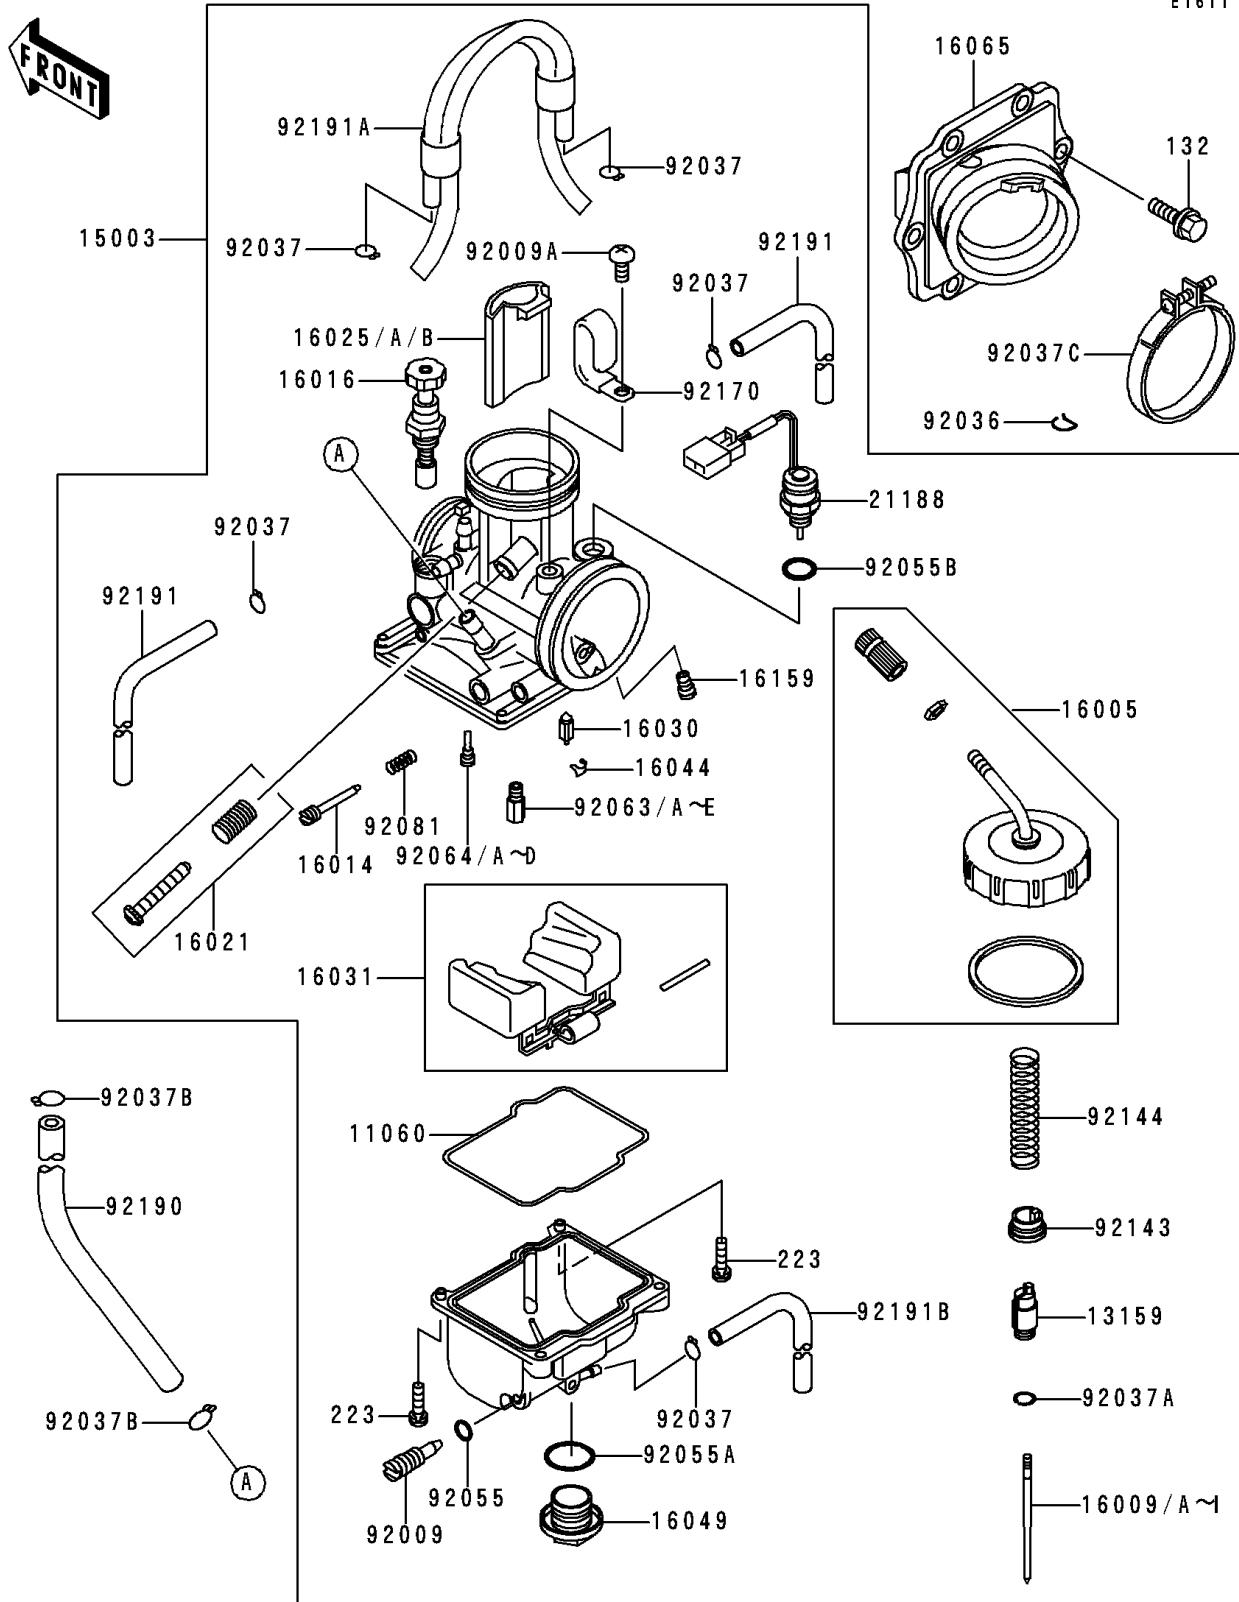

1998 KX250 PARTS DIAGRAM

Carburetor