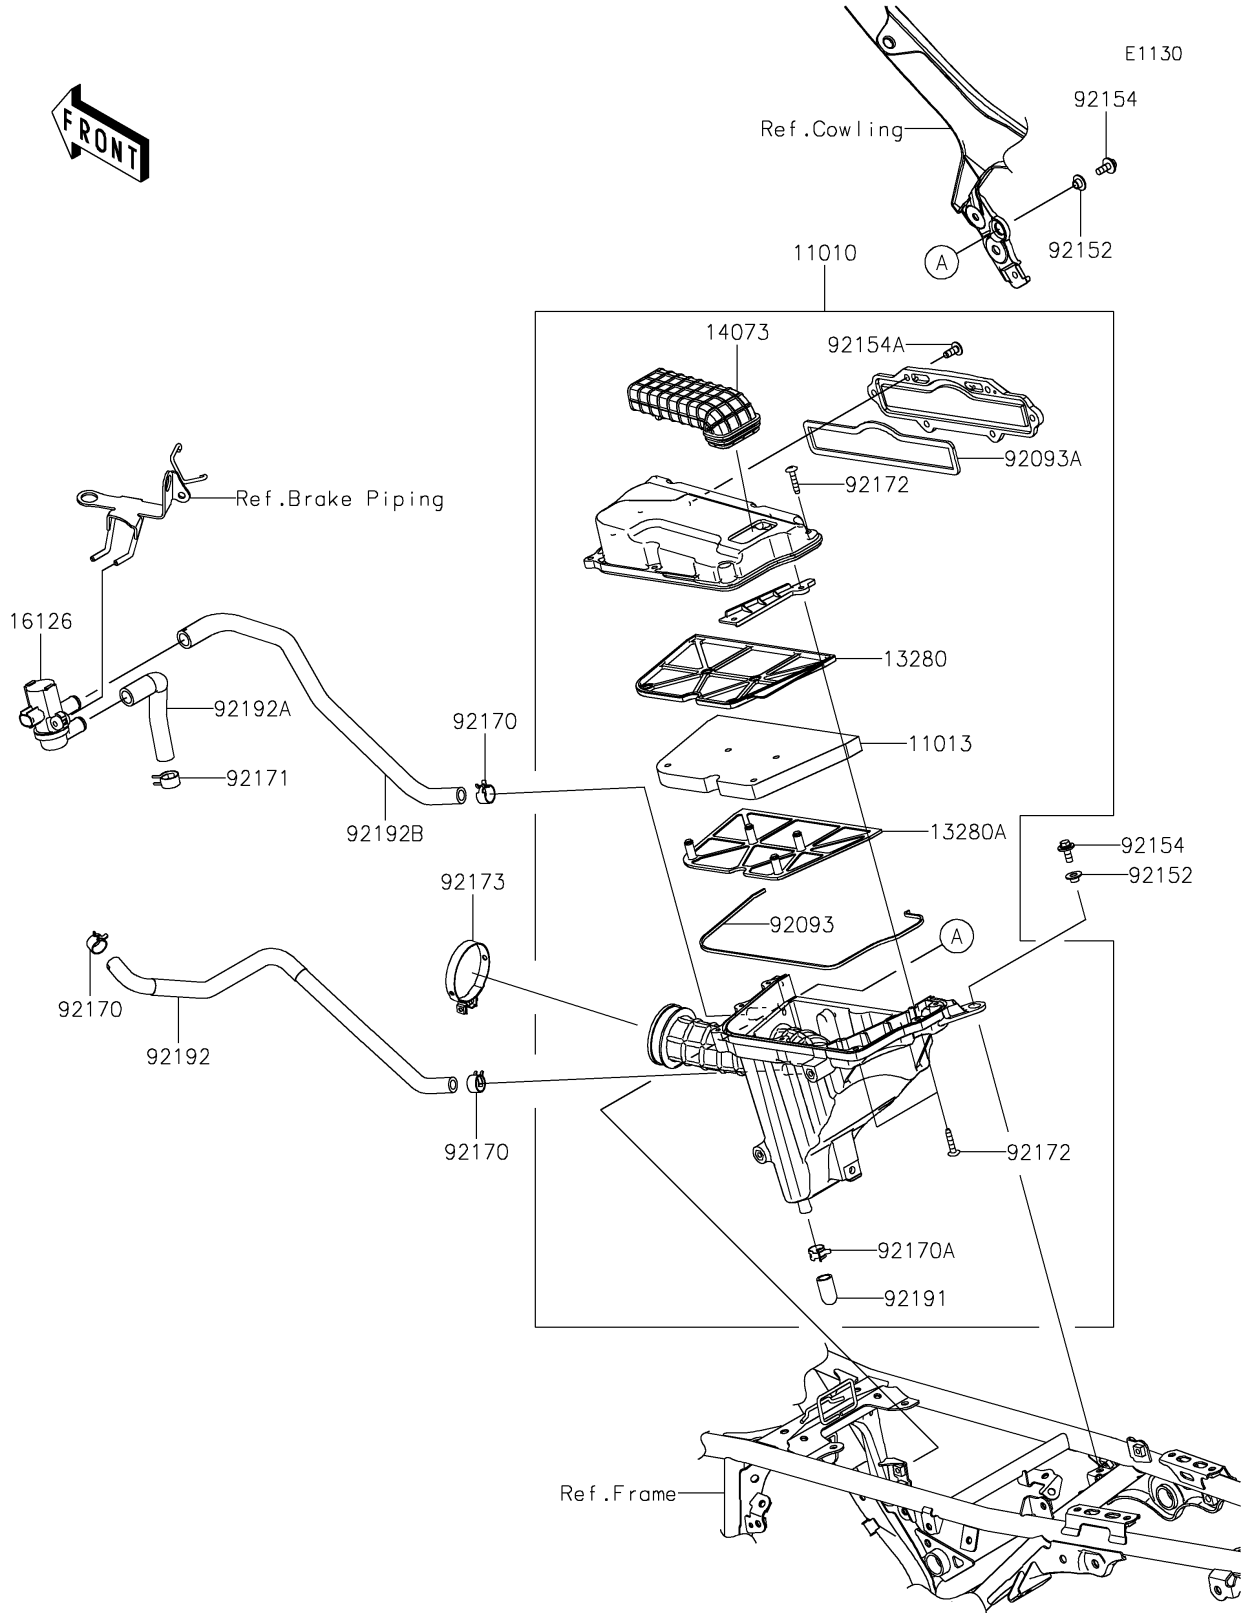

2021 KLX® 230 ABS PARTS DIAGRAM

Air Cleaner

2021 KLX® 230 ABS PARTS LIST

Air Cleaner

ITEM NAME	PART NUMBER	QUANTITY
FILTER-ASSY-AIR (Ref # 11010)	11010-0899	1
ELEMENT-AIR FILTER (Ref # 11013)	11013-0790	1
HOLDER,UPP (Ref # 13280)	13280-0945	1
HOLDER,LWR (Ref # 13280A)	13280-0946	1
DUCT,IN (Ref # 14073)	14073-0928	1
VALVE,AIR SWITCH (Ref # 16126)	16126-0750	1
SEAL (Ref # 92093)	92093-0727	1
SEAL (Ref # 92093A)	92093-0728	1
COLLAR,6.3X8.3X6.2 (Ref # 92152)	92152-2586	2
BOLT,FLANGED-SMALL,6X16 (Ref # 92154)	92154-1183	2
BOLT,6X16 (Ref # 92154A)	92154-3970	6
CLAMP (Ref # 92170)	92170-1434	3
CLAMP (Ref # 92170A)	92170-1938	1
CLAMP (Ref # 92171)	92171-0533	1
SCREW (Ref # 92172)	92172-1291	7
CLAMP (Ref # 92173)	92173-2191	1
TUBE (Ref # 92191)	92191-1704	1
TUBE,BLOW-BY (Ref # 92192)	92192-1929	1
TUBE,ASWV-HEAD (Ref # 92192A)	92192-1930	1
TUBE,A/C-ASWV (Ref # 92192B)	92192-1931	1