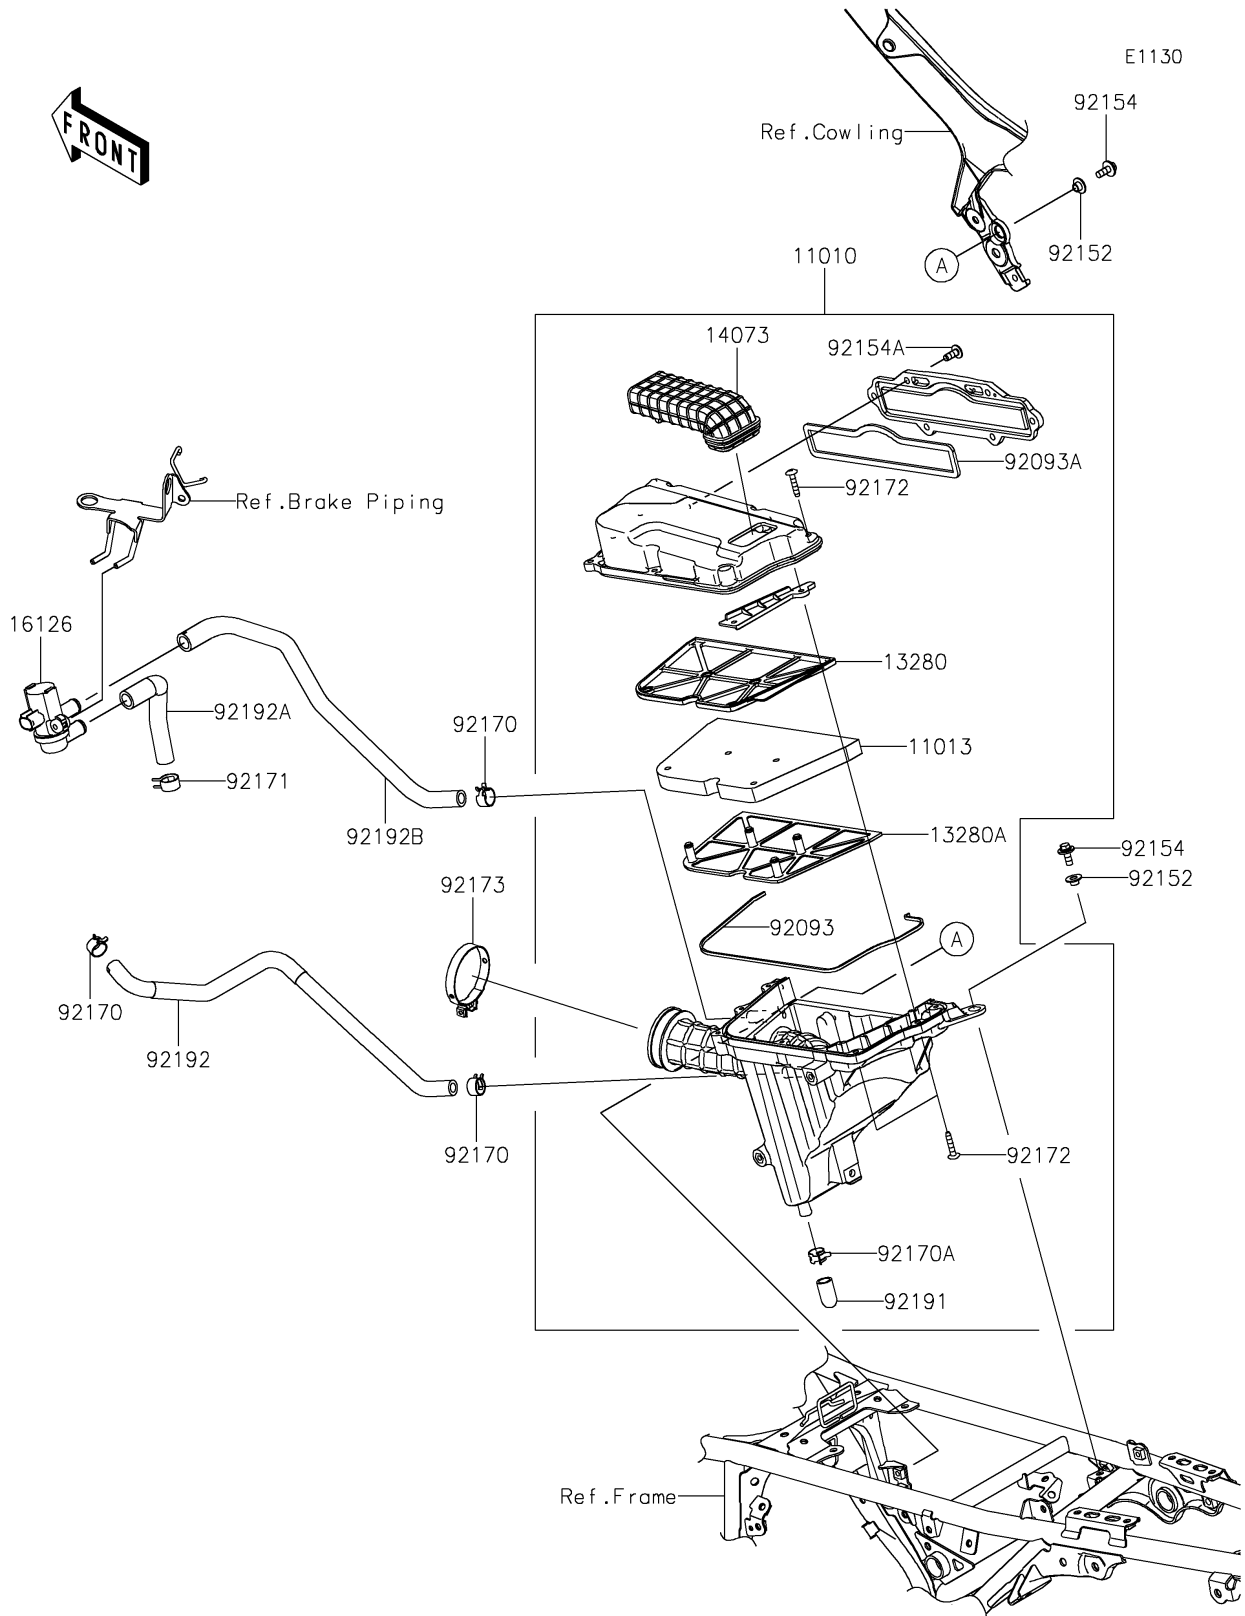

2021 KLX® 230 ABS PARTS DIAGRAM

Air Cleaner

2021 KLX® 230 ABS PARTS LIST

Air Cleaner

ITEM NAME	PART NUMBER	QUANTITY
FILTER-ASSY-AIR (Ref # 11010)	11010-0899	1
ELEMENT-AIR FILTER (Ref # 11013)	11013-0790	1
HOLDER,UPP (Ref # 13280)	13280-0945	1
HOLDER,LWR (Ref # 13280A)	13280-0946	1
DUCT,IN (Ref # 14073)	14073-0928	1
VALVE,AIR SWITCH (Ref # 16126)	16126-0750	1
SEAL (Ref # 92093)	92093-0727	1
SEAL (Ref # 92093A)	92093-0728	1
COLLAR,6.3X8.3X6.2 (Ref # 92152)	92152-2586	2
BOLT,FLANGED-SMALL,6X16 (Ref # 92154)	92154-1183	2
BOLT,6X16 (Ref # 92154A)	92154-3970	6
CLAMP (Ref # 92170)	92170-1434	3
CLAMP (Ref # 92170A)	92170-1938	1
CLAMP (Ref # 92171)	92171-0533	1
SCREW (Ref # 92172)	92172-1291	7
CLAMP (Ref # 92173)	92173-2191	1
TUBE (Ref # 92191)	92191-1704	1
TUBE,BLOW-BY (Ref # 92192)	92192-1929	1
TUBE,ASWV-HEAD (Ref # 92192A)	92192-1930	1
TUBE,A/C-ASWV (Ref # 92192B)	92192-1931	1