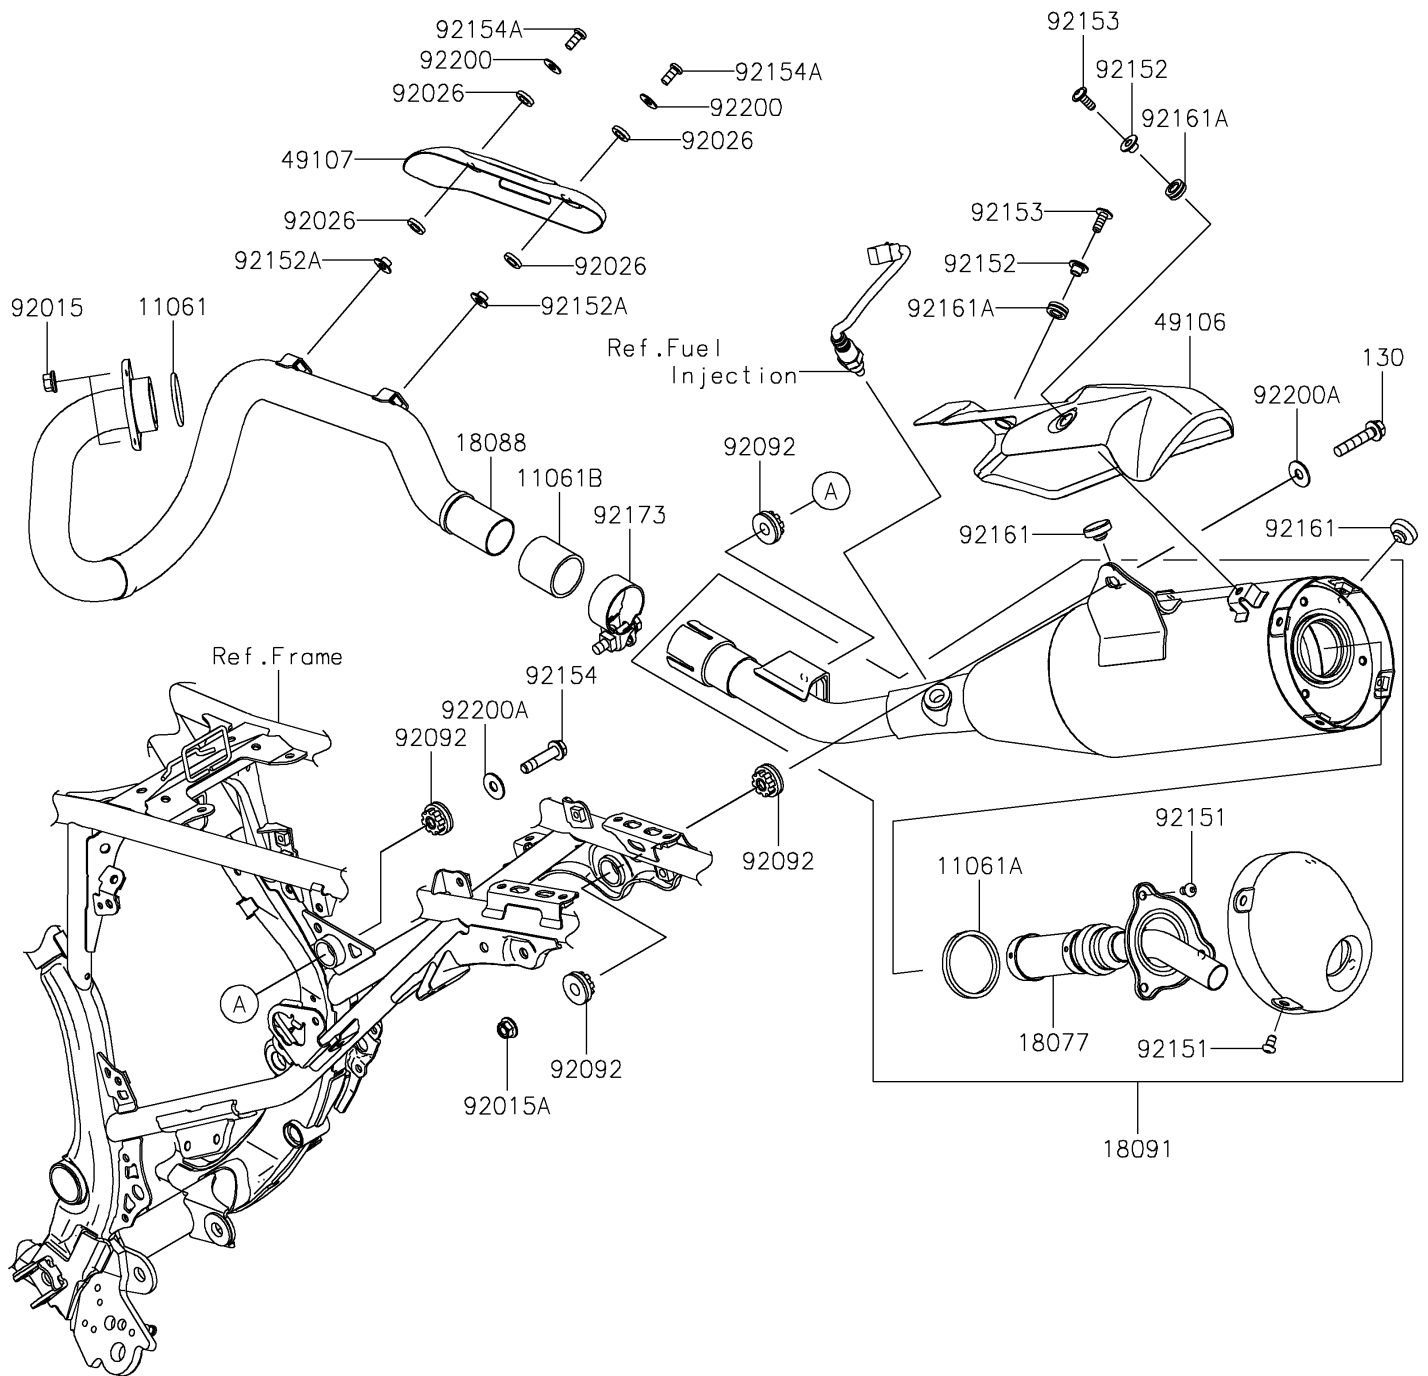

2021 KLX® 230 ABS PARTS DIAGRAM

Muffler(s)

E1140

2021 KLX® 230 ABS PARTS LIST

Muffler(s)

ITEM NAME	PART NUMBER	QUANTITY
GASKET,EX PIPE (Ref # 11061)	11061-0027	1
GASKET,J/P-SILENCER (Ref # 11061A)	11061-0174	1
GASKET,EXHAUST PIPE CONNECTING (Ref # 11061B)	11061-1055	1
BOLT-FLANGED,8X40 (Ref # 130)	130CA0840	1
ARRESTER-SPARK (Ref # 18077)	18077-0046	1
PIPE-EXHAUST (Ref # 18088)	18088-1453	1
BODY-COMP-MUFFLER (Ref # 18091)	18091-1176	1
COVER-MUFFLER (Ref # 49106)	49106-0840	1
COVER-EXHAUST PIPE (Ref # 49107)	49107-0813	1
NUT,8MM (Ref # 92015)	92015-1143	2
NUT,8MM (Ref # 92015A)	92015-1432	1
SPACER,8.7X15.2X3 (Ref # 92026)	92026-0868	4
BUSHING-RUBBER (Ref # 92092)	92092-0018	4
BOLT,SOCKET,6X10 (Ref # 92151)	92151-1449	7
COLLAR,6.3X8.3X7.2 (Ref # 92152)	92152-1602	2
COLLAR,6.3X8.3X6.2 (Ref # 92152A)	92152-2586	2
BOLT,SOCKET,6X16 (Ref # 92153)	92153-0817	2
BOLT,FLANGED,8X36 (Ref # 92154)	92154-1301	1
BOLT,6X14 (Ref # 92154A)	92154-3955	2
DAMPER,MUFFLER (Ref # 92161)	92161-1284	2
DAMPER (Ref # 92161A)	92161-1475	2
CLAMP (Ref # 92173)	92173-2189	1
WASHER,6.5X16X1 (Ref # 92200)	92200-1974	2
WASHER,8.5X22X1.5 (Ref # 92200A)	92200-1975	2