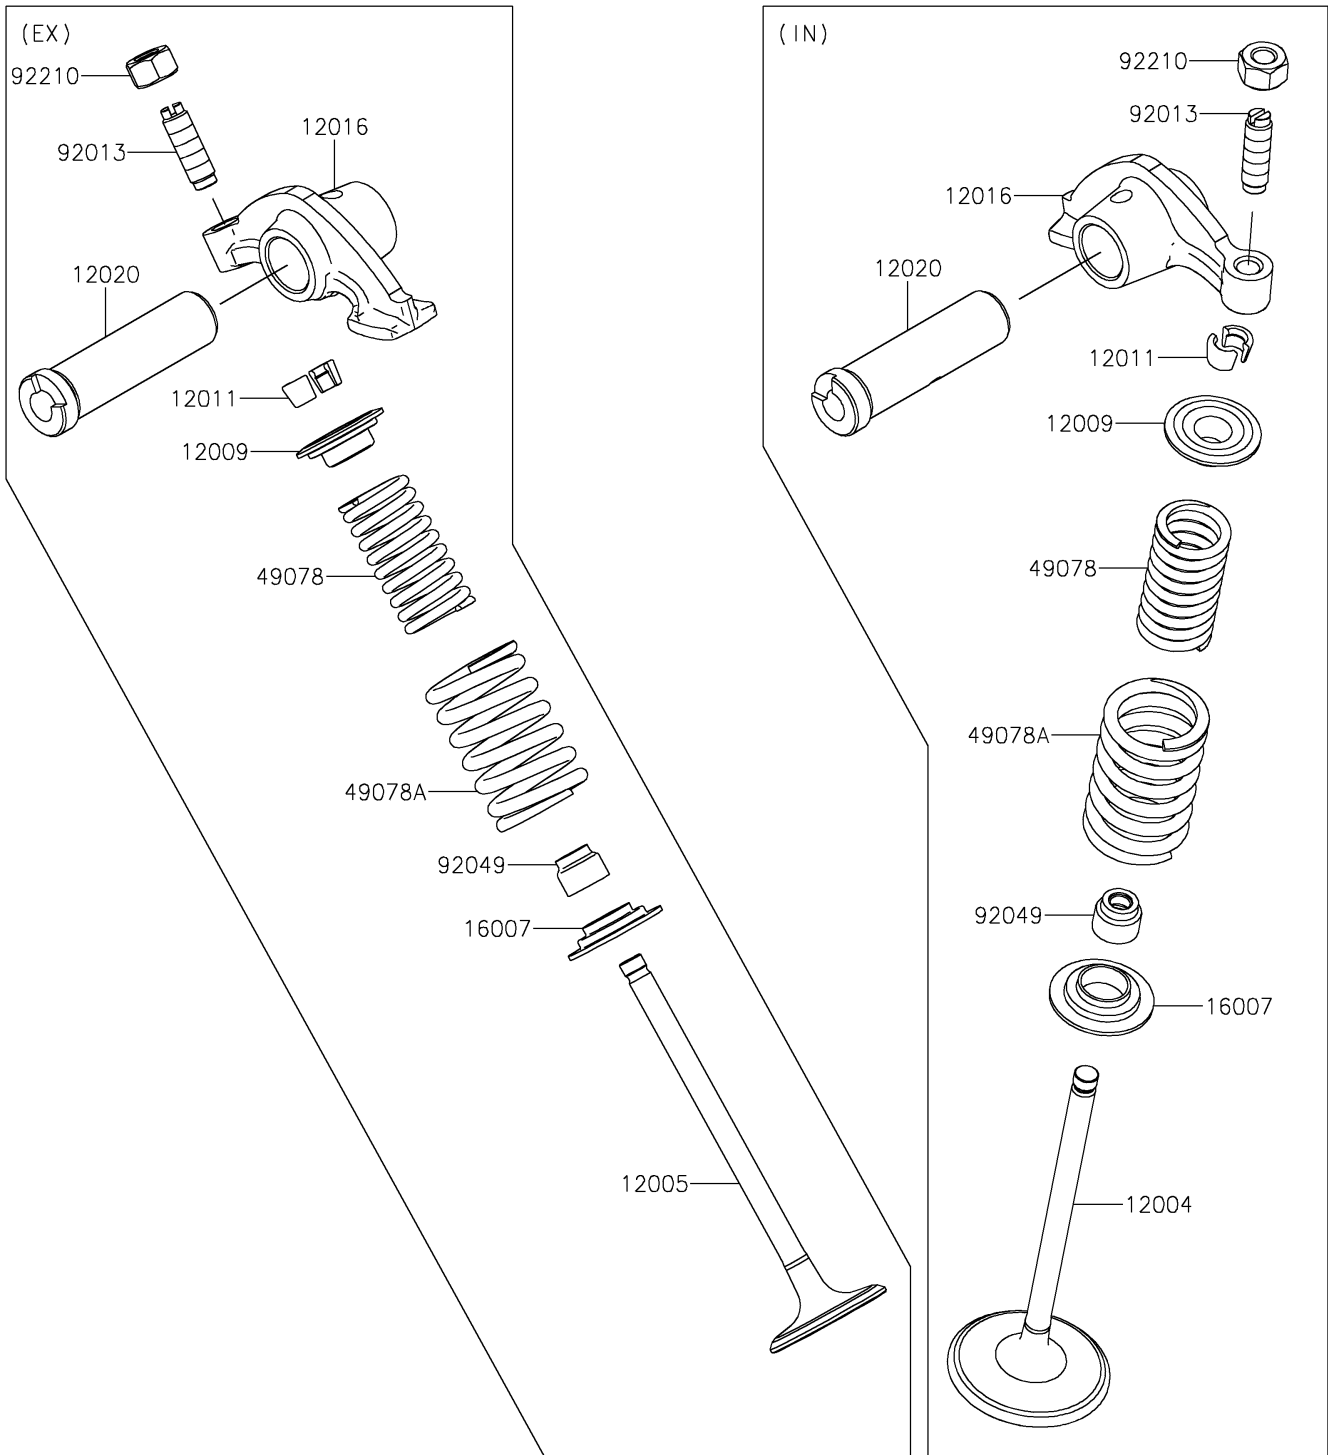

2021 KLX® 230 ABS PARTS DIAGRAM

Valve(s)

E1210

2021 KLX® 230 ABS PARTS LIST

Valve(s)

ITEM NAME	PART NUMBER	QUANTITY
VALVE-INTAKE (Ref # 12004)	12004-0765	1
VALVE-EXHAUST (Ref # 12005)	12005-0790	1
RETAINER-VALVE SPRING (Ref # 12009)	12009-1054	2
COLLET (Ref # 12011)	12011-1003	4
ARM-ROCKER (Ref # 12016)	12016-0728	2
SHAFT-ROCKER (Ref # 12020)	12020-0027	2
SEAT-SPRING (Ref # 16007)	16007-1163	2
SPRING-ENGINE VALVE (Ref # 49078)	49078-0756	2
SPRING-ENGINE VALVE (Ref # 49078A)	49078-0757	2
SCREW,6MM (Ref # 92013)	92013-009	2
SEAL-OIL,RVC2-5.5X8.5X8.3 (Ref # 92049)	92049-1062	2
NUT,6MM (Ref # 92210)	92210-1490	2