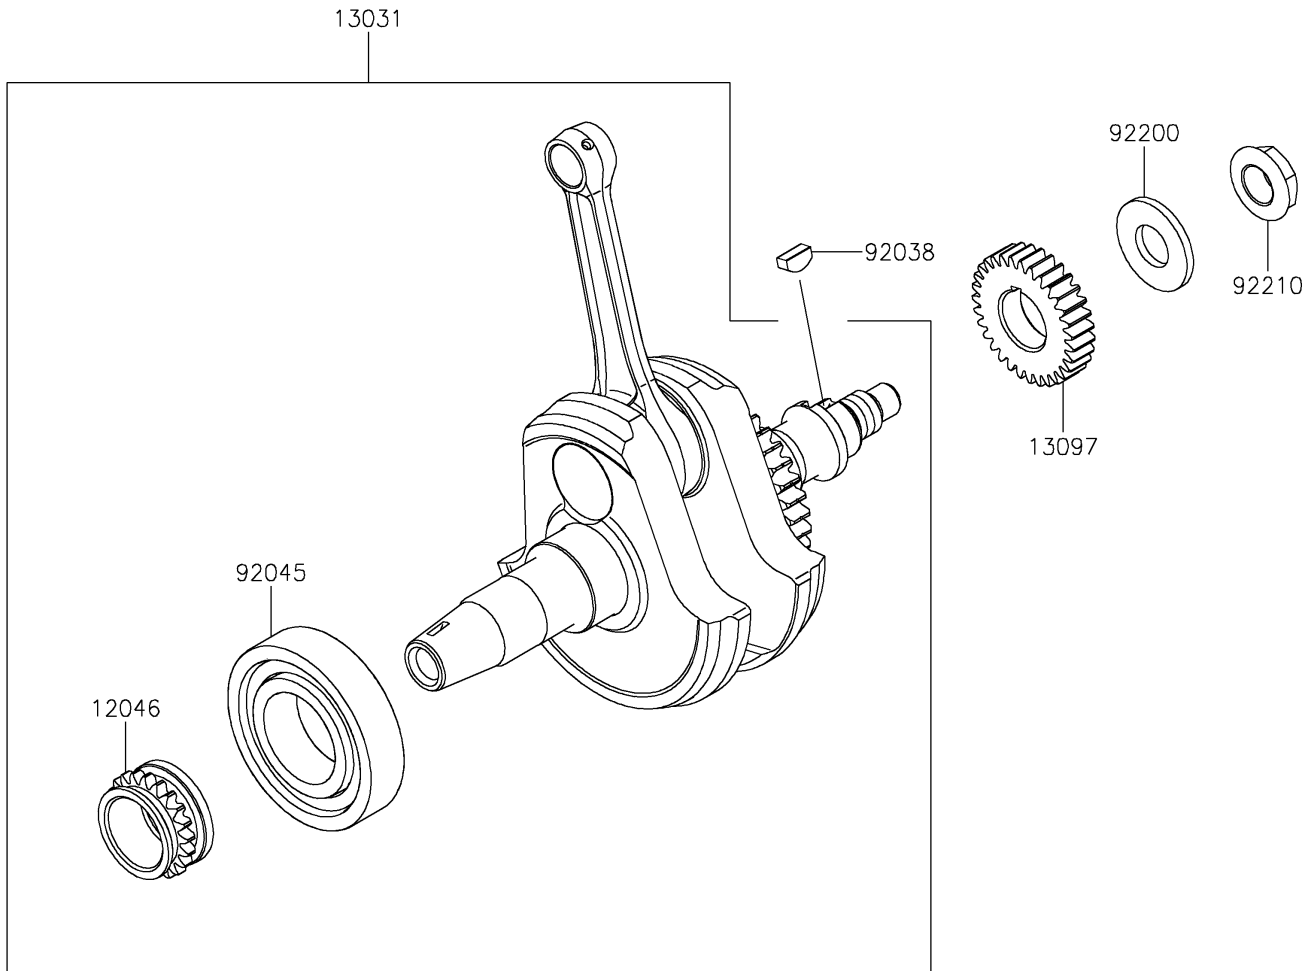

# 2021 KLX® 230 ABS PARTS DIAGRAM

Crankshaft

E1321

## 2021 KLX® 230 ABS PARTS LIST

### Crankshaft

ITEM NAME	PART NUMBER	QUANTITY
SPROCKET,21T (Ref # 12046)	12046-0613	1
CRANKSHAFT-COMP (Ref # 13031)	13031-0908	1
BALANCER (Ref # 13041)	13041-0571	1
GEAR-PRIMARY SPUR,31T (Ref # 13097)	13097-0603	1
GEAR-SPUR,BALANCER,DRIVEN,35T (Ref # 59051)	59051-0838	1
RING-SNAP,18MM (Ref # 92033)	92033-029	1
KEY (Ref # 92038)	92038-1057	1
BEARING-BALL,6207CS17 (Ref # 92045)	92045-0906	1
WASHER,16.3X35X3.2 (Ref # 92200)	92200-0119	1
NUT,16MM (Ref # 92210)	92210-1538	1