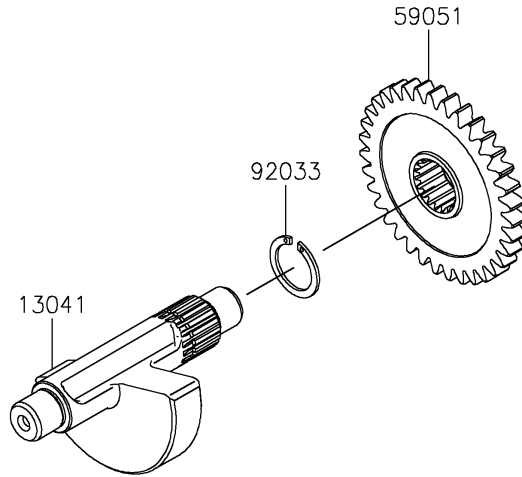

# 2021 KLX® 230 ABS PARTS DIAGRAM

Crankshaft

E1321

## 2021 KLX® 230 ABS PARTS LIST

### Crankshaft

ITEM NAME	PART NUMBER	QUANTITY
SPROCKET,21T (Ref # 12046)	12046-0613	1
CRANKSHAFT-COMP (Ref # 13031)	13031-0908	1
BALANCER (Ref # 13041)	13041-0571	1
GEAR-PRIMARY SPUR,31T (Ref # 13097)	13097-0603	1
GEAR-SPUR,BALANCER,DRIVEN,35T (Ref # 59051)	59051-0838	1
RING-SNAP,18MM (Ref # 92033)	92033-029	1
KEY (Ref # 92038)	92038-1057	1
BEARING-BALL,6207CS17 (Ref # 92045)	92045-0906	1
WASHER,16.3X35X3.2 (Ref # 92200)	92200-0119	1
NUT,16MM (Ref # 92210)	92210-1538	1