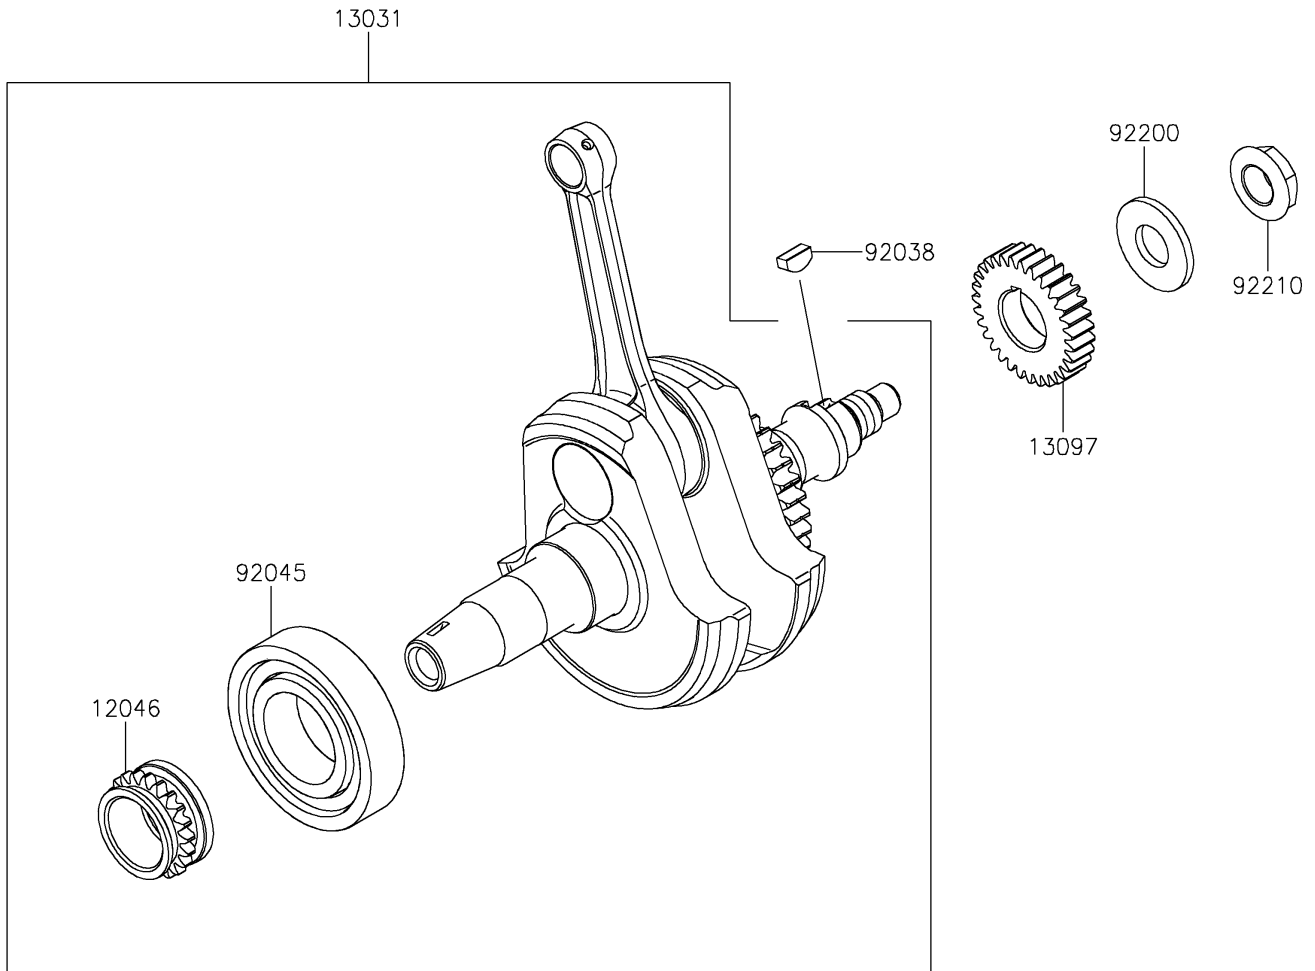

2021 KLX® 230 ABS PARTS DIAGRAM

Crankshaft

E1321

2021 KLX® 230 ABS PARTS LIST

Crankshaft

ITEM NAME	PART NUMBER	QUANTITY
SPROCKET,21T (Ref # 12046)	12046-0613	1
CRANKSHAFT-COMP (Ref # 13031)	13031-0908	1
BALANCER (Ref # 13041)	13041-0571	1
GEAR-PRIMARY SPUR,31T (Ref # 13097)	13097-0603	1
GEAR-SPUR,BALANCER,DRIVEN,35T (Ref # 59051)	59051-0838	1
RING-SNAP,18MM (Ref # 92033)	92033-029	1
KEY (Ref # 92038)	92038-1057	1
BEARING-BALL,6207CS17 (Ref # 92045)	92045-0906	1
WASHER,16.3X35X3.2 (Ref # 92200)	92200-0119	1
NUT,16MM (Ref # 92210)	92210-1538	1