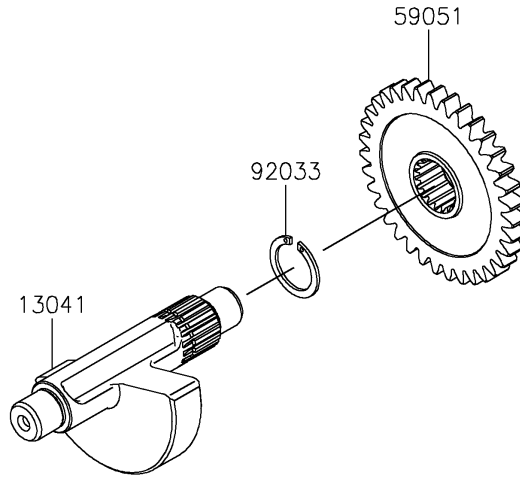

2021 KLX® 230 ABS PARTS DIAGRAM

Crankshaft

E1321

2021 KLX® 230 ABS PARTS LIST

Crankshaft

ITEM NAME	PART NUMBER	QUANTITY
SPROCKET,21T (Ref # 12046)	12046-0613	1
CRANKSHAFT-COMP (Ref # 13031)	13031-0908	1
BALANCER (Ref # 13041)	13041-0571	1
GEAR-PRIMARY SPUR,31T (Ref # 13097)	13097-0603	1
GEAR-SPUR,BALANCER,DRIVEN,35T (Ref # 59051)	59051-0838	1
RING-SNAP,18MM (Ref # 92033)	92033-029	1
KEY (Ref # 92038)	92038-1057	1
BEARING-BALL,6207CS17 (Ref # 92045)	92045-0906	1
WASHER,16.3X35X3.2 (Ref # 92200)	92200-0119	1
NUT,16MM (Ref # 92210)	92210-1538	1