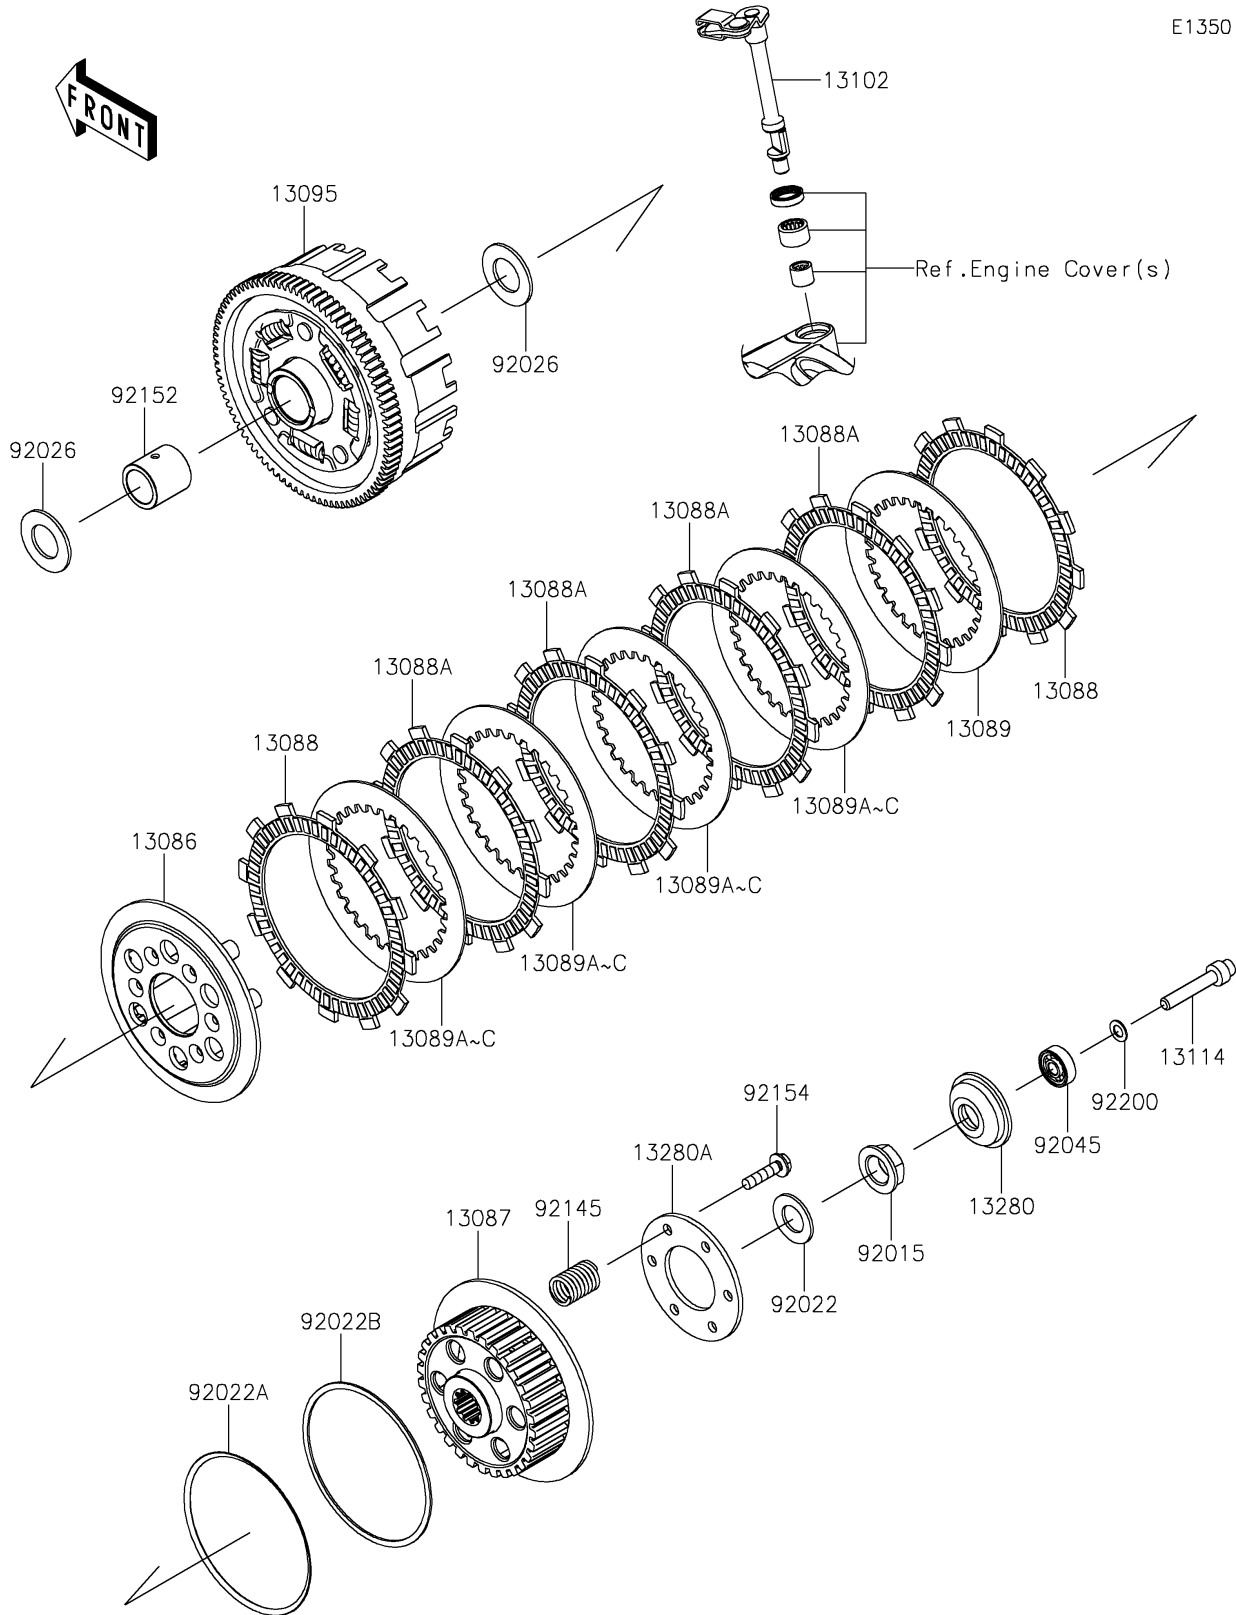

# 2021 KLX® 230 ABS PARTS DIAGRAM

Clutch

E1350

## 2021 KLX® 230 ABS PARTS LIST

### Clutch

ITEM NAME	PART NUMBER	QUANTITY
WHEEL-CLUTCH (Ref # 13086)	13086-0008	1
HUB-CLUTCH (Ref # 13087)	13087-0588	1
PLATE-FRICTION (Ref # 13088)	13088-0562	2
PLATE-FRICTION (Ref # 13088A)	13088-0603	4
PLATE-CLUTCH (Ref # 13089)	13089-1085	1
PLATE-CLUTCH,T=1.6 (Ref # 13089A)	13089-1094	4
PLATE-CLUTCH,T=2.0 (Ref # 13089B)	13089-1116	AR
PLATE-CLUTCH,T=1.2 (Ref # 13089C)	13089-1117	AR
HOUSING-COMP-CLUTCH (Ref # 13095)	13095-0595	1
RELEASE-COMP-CLUTCH (Ref # 13102)	13102-0078	1
PUSHER-CLUTCH (Ref # 13114)	13114-0001	1
HOLDER,CLUTCH PUSHER (Ref # 13280)	13280-0812	1
HOLDER,CLUTCH SPRING (Ref # 13280A)	13280-0936	1
NUT,16MM (Ref # 92015)	92015-1581	1
WASHER,16.3X29X1.75 (Ref # 92022)	92022-1356	1
WASHER,JUDDER SPRING (Ref # 92022A)	92022-1974	1
WASHER,JUDDER SPRING SEAT (Ref # 92022B)	92022-1993	1
SPACER,20.3X36.6X2 (Ref # 92026)	92026-0725	2
BEARING-BALL,627UMC3 J (Ref # 92045)	92045-0915	1
SPRING (Ref # 92145)	92145-1846	6
COLLAR,20X26.8X26.7 (Ref # 92152)	92152-2550	1
BOLT,6X25 (Ref # 92154)	92154-3785	6
WASHER,7X12.5X0.8 (Ref # 92200)	92200-0909	1