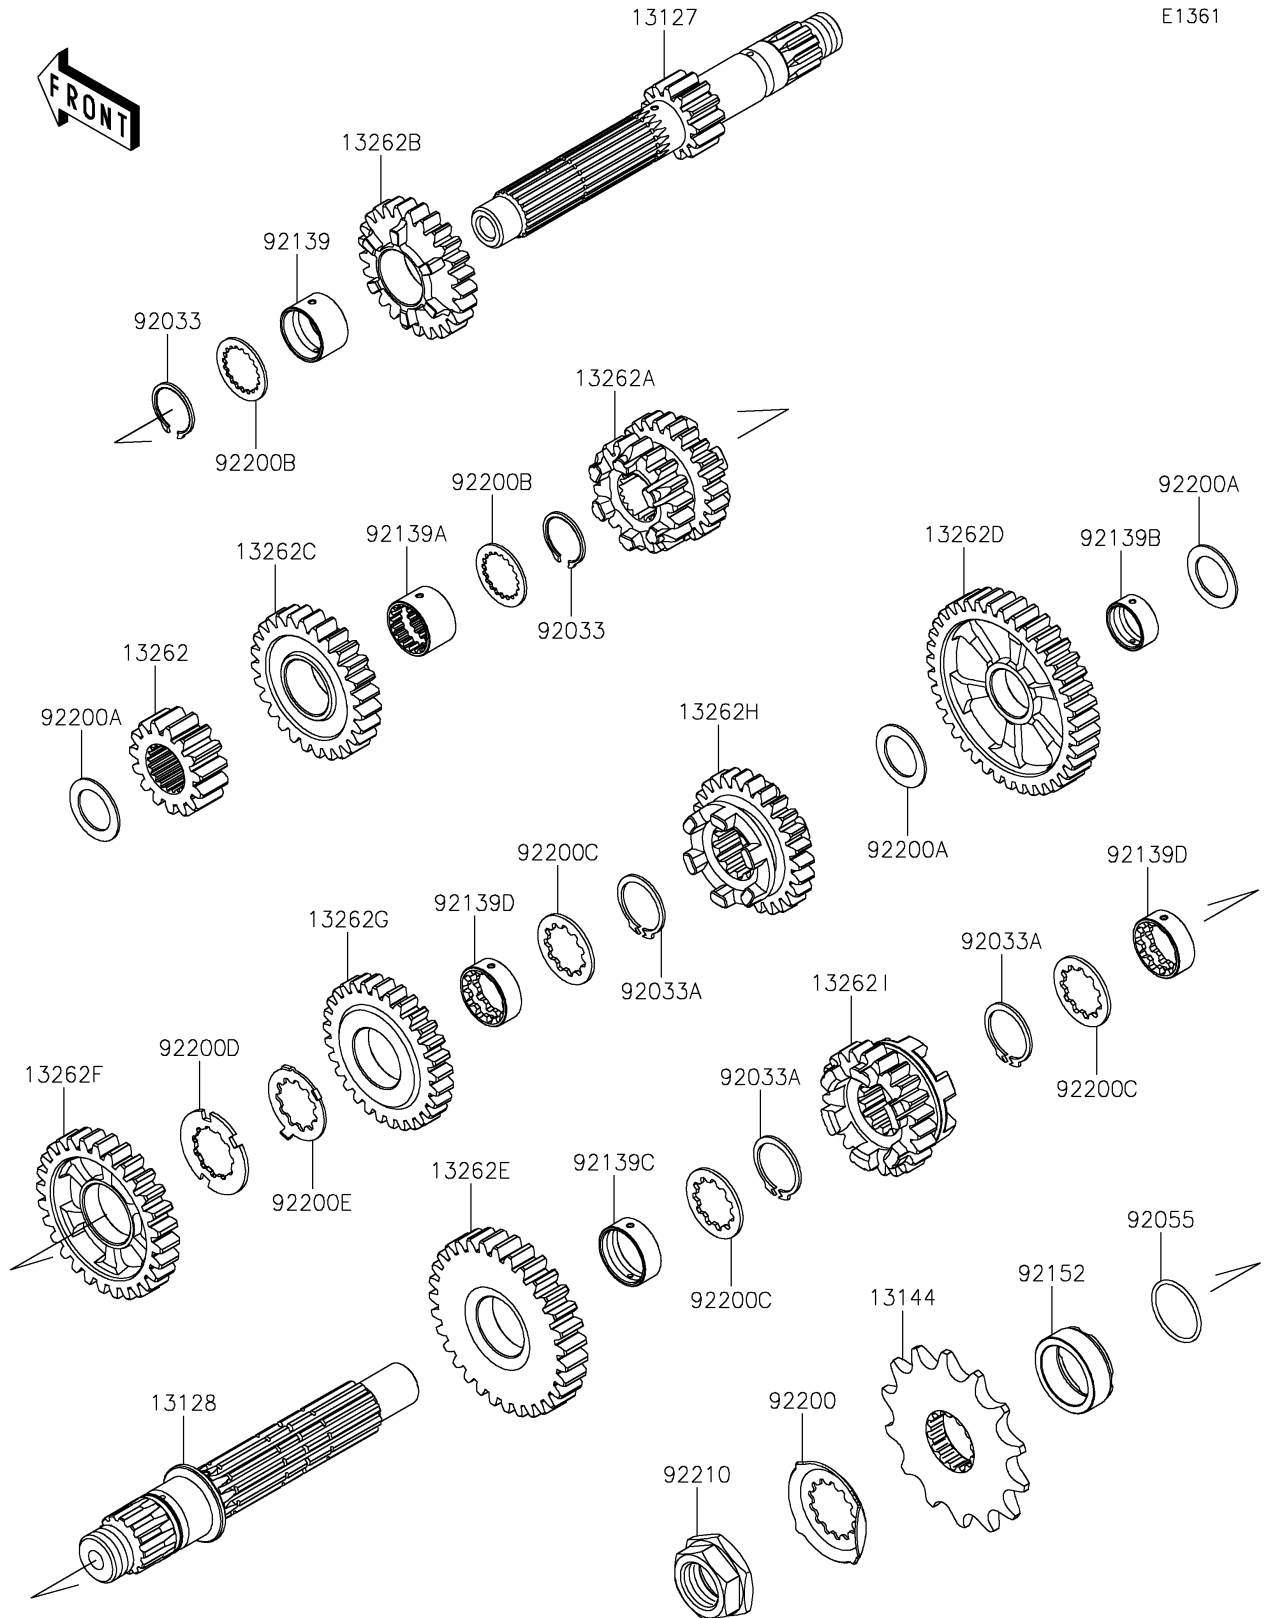

2021 KLX® 230 ABS PARTS DIAGRAM

Transmission

2021 KLX® 230 ABS PARTS LIST

Transmission

ITEM NAME	PART NUMBER	QUANTITY
SHAFT-TRANSMISSION INPUT (Ref # 13127)	13127-0698	1
SHAFT-TRANSMISSION OUTPUT (Ref # 13128)	13128-0712	1
SPROCKET-OUTPUT,14T (Ref # 13144)	13144-0586	1
GEAR,INPUT 2ND,15T (Ref # 13262)	13262-1368	1
GEAR,INPUT 3RD&4TH,18T&23T (Ref # 13262A)	13262-1369	1
GEAR,INPUT 5TH,25T (Ref # 13262B)	13262-1370	1
GEAR,INPUT 6TH,27T (Ref # 13262C)	13262-1371	1
GEAR,OUTPUT LOW,39T (Ref # 13262D)	13262-1372	1
GEAR,OUTPUT 2ND,31T (Ref # 13262E)	13262-1373	1
GEAR,OUTPUT 3RD,28T (Ref # 13262F)	13262-1374	1
GEAR,OUTPUT 4TH,29T (Ref # 13262G)	13262-1375	1
GEAR,OUTPUT 5TH,26T (Ref # 13262H)	13262-1376	1
GEAR,OUTPUT 6TH,23T (Ref # 13262I)	13262-1377	1
RING-SNAP (Ref # 92033)	92033-0798	2
RING-SNAP (Ref # 92033A)	92033-0799	3
RING-O,21.5X1.5 (Ref # 92055)	92055-0196	1
BUSHING,20X23X14 (Ref # 92139)	92139-0917	1
BUSHING,17.9X23X14.5 (Ref # 92139A)	92139-0918	1
BUSHING,17X20X8.5 (Ref # 92139B)	92139-0919	1
BUSHING,22X25X8.5 (Ref # 92139C)	92139-0920	1
BUSHING,18.7X25X8.6 (Ref # 92139D)	92139-0921	2
COLLAR (Ref # 92152)	92152-1350	1
WASHER (Ref # 92200)	92200-1720	1
WASHER,17.2X26X1 (Ref # 92200A)	92200-2223	3
WASHER,20X26X1.2 (Ref # 92200B)	92200-2224	2
WASHER,22.3X29X1.5 (Ref # 92200C)	92200-2226	3
WASHER (Ref # 92200D)	92200-2227	1
WASHER (Ref # 92200E)	92200-2228	1
NUT,20MM (Ref # 92210)	92210-0850	1