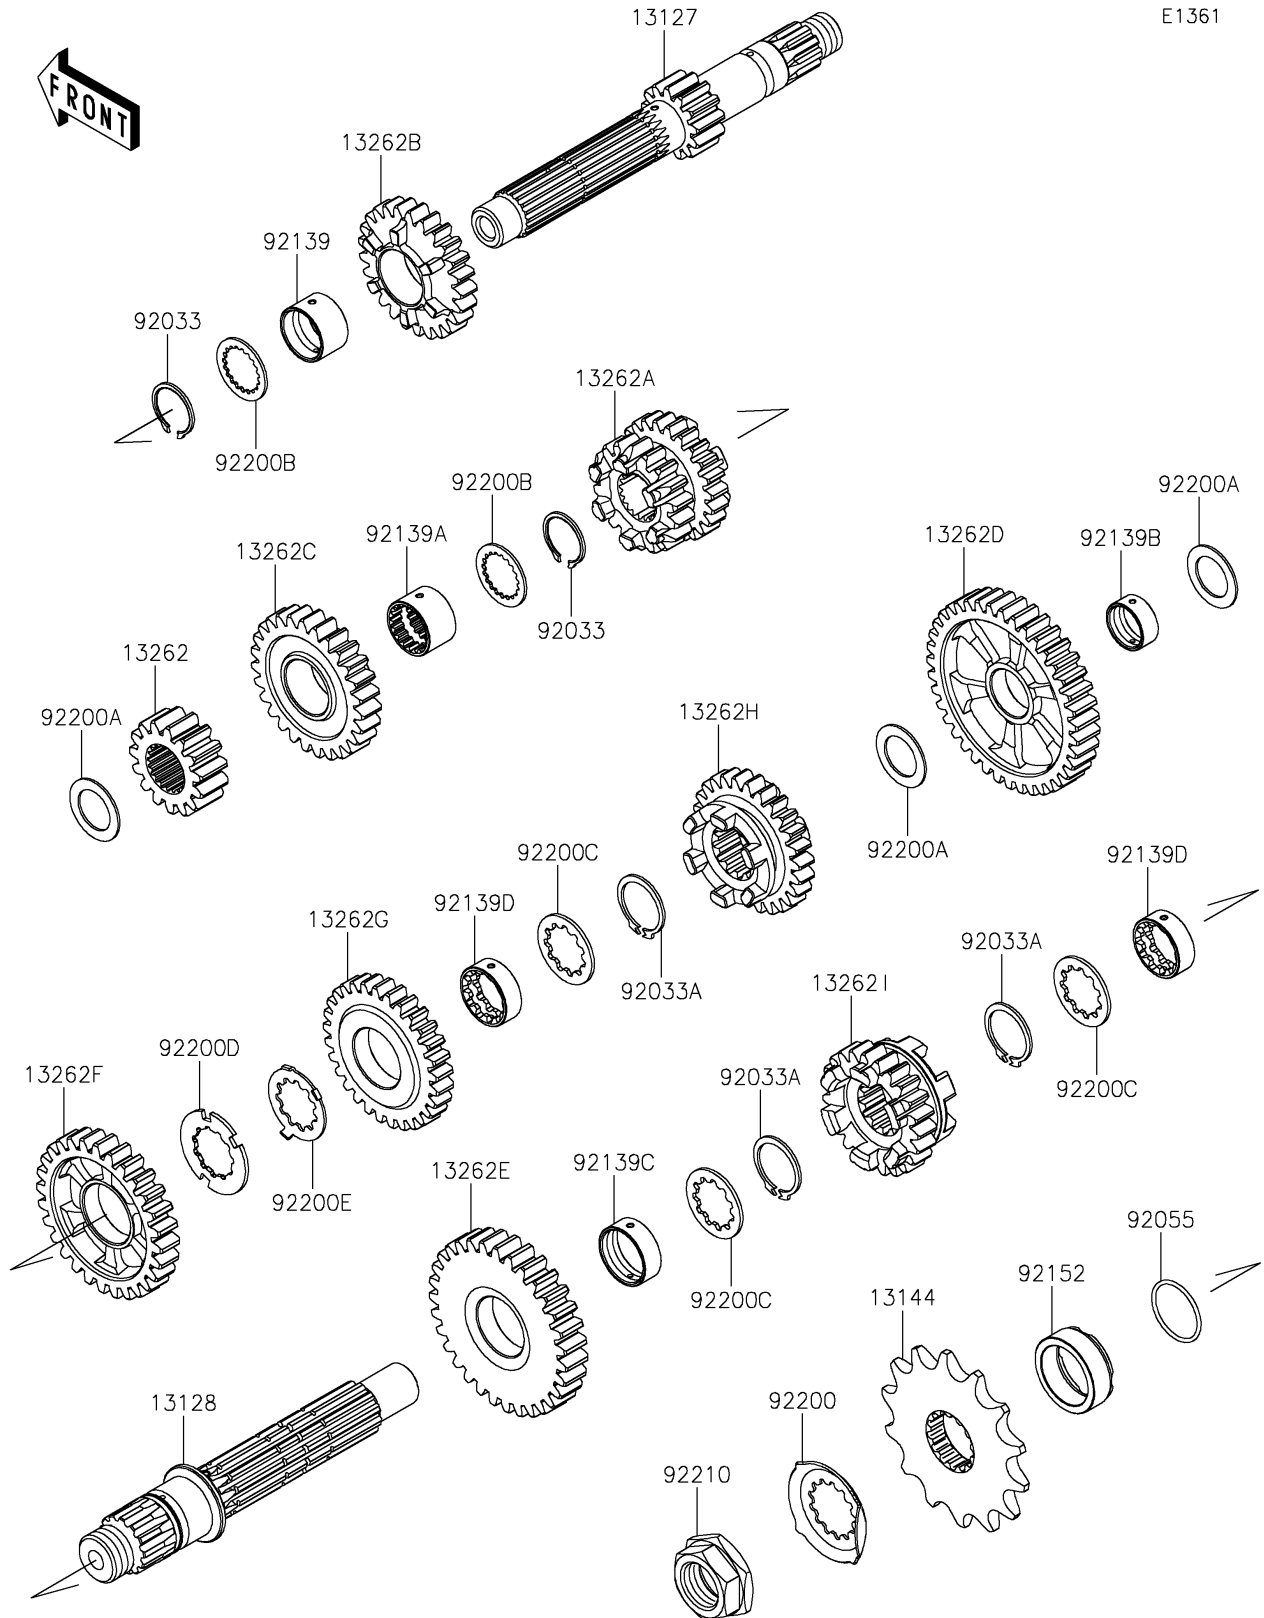

# 2021 KLX® 230 ABS PARTS DIAGRAM

Transmission

E1361

## 2021 KLX® 230 ABS PARTS LIST

### Transmission

ITEM NAME	PART NUMBER	QUANTITY
SHAFT-TRANSMISSION INPUT (Ref # 13127)	13127-0698	1
SHAFT-TRANSMISSION OUTPUT (Ref # 13128)	13128-0712	1
SPROCKET-OUTPUT,14T (Ref # 13144)	13144-0586	1
GEAR,INPUT 2ND,15T (Ref # 13262)	13262-1368	1
GEAR,INPUT 3RD&4TH,18T&23T (Ref # 13262A)	13262-1369	1
GEAR,INPUT 5TH,25T (Ref # 13262B)	13262-1370	1
GEAR,INPUT 6TH,27T (Ref # 13262C)	13262-1371	1
GEAR,OUTPUT LOW,39T (Ref # 13262D)	13262-1372	1
GEAR,OUTPUT 2ND,31T (Ref # 13262E)	13262-1373	1
GEAR,OUTPUT 3RD,28T (Ref # 13262F)	13262-1374	1
GEAR,OUTPUT 4TH,29T (Ref # 13262G)	13262-1375	1
GEAR,OUTPUT 5TH,26T (Ref # 13262H)	13262-1376	1
GEAR,OUTPUT 6TH,23T (Ref # 13262I)	13262-1377	1
RING-SNAP (Ref # 92033)	92033-0798	2
RING-SNAP (Ref # 92033A)	92033-0799	3
RING-O,21.5X1.5 (Ref # 92055)	92055-0196	1
BUSHING,20X23X14 (Ref # 92139)	92139-0917	1
BUSHING,17.9X23X14.5 (Ref # 92139A)	92139-0918	1
BUSHING,17X20X8.5 (Ref # 92139B)	92139-0919	1
BUSHING,22X25X8.5 (Ref # 92139C)	92139-0920	1
BUSHING,18.7X25X8.6 (Ref # 92139D)	92139-0921	2
COLLAR (Ref # 92152)	92152-1350	1
WASHER (Ref # 92200)	92200-1720	1
WASHER,17.2X26X1 (Ref # 92200A)	92200-2223	3
WASHER,20X26X1.2 (Ref # 92200B)	92200-2224	2
WASHER,22.3X29X1.5 (Ref # 92200C)	92200-2226	3
WASHER (Ref # 92200D)	92200-2227	1
WASHER (Ref # 92200E)	92200-2228	1
NUT,20MM (Ref # 92210)	92210-0850	1