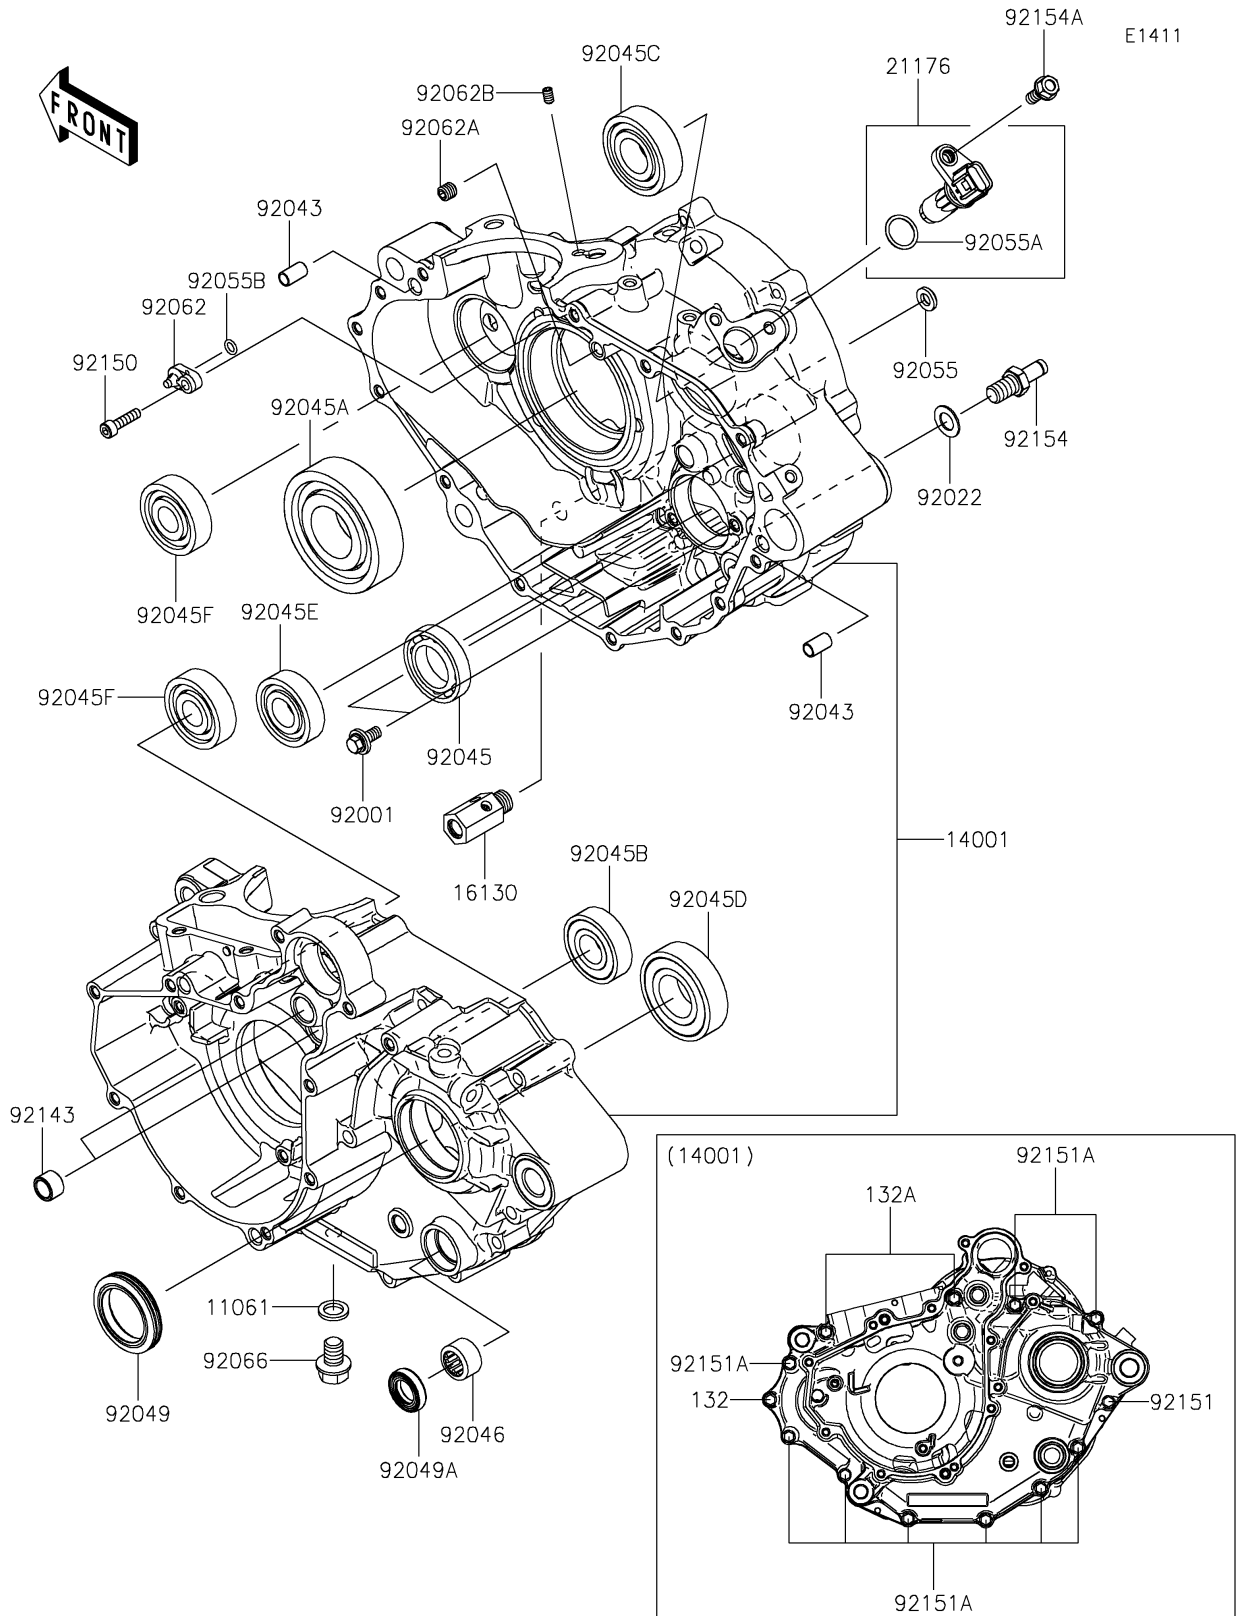

2021 KLX® 230 ABS PARTS DIAGRAM

Crankcase

2021 KLX® 230 ABS PARTS LIST

Crankcase

ITEM NAME	PART NUMBER	QUANTITY
GASKET,10.5X16X2 (Ref # 11061)	11061-0222	1
BOLT-FLANGED-SMALL,6X30 (Ref # 132)	132BC0630	1
BOLT-FLANGED-SMALL,6X70 (Ref # 132A)	132BC0670	2
SET-CRANKCASE (Ref # 14001)	14001-0707	1
VALVE-ASSY-RELIEF (Ref # 16130)	16130-0002	1
SENSOR,SPEED (Ref # 21176)	21176-0894	1
BOLT,W/WASHER,6X14 (Ref # 92001)	92001-1829	2
WASHER,10.2X18X1.0,SK5 (Ref # 92022)	92022-1415	1
PIN,6.2X8X14 (Ref # 92043)	92043-1741	2
BEARING-BALL,25X42X9 (Ref # 92045)	92045-0881	1
BEARING-BALL,6306CM (Ref # 92045A)	92045-0907	1
BEARING-BALL,6203NSE9C3 (Ref # 92045B)	92045-0908	1
BEARING-BALL,6204C3 (Ref # 92045C)	92045-0909	1
BEARING-BALL,6205NSE9C3 (Ref # 92045D)	92045-0910	1
BEARING-BALL,6203C3 (Ref # 92045E)	92045-0911	1
BEARING-BALL,6302CS13 (Ref # 92045F)	92045-0912	2
BEARING-NEEDLE,HK1412FM (Ref # 92046)	92046-0043	1
SEAL-OIL,32X45X7.5 (Ref # 92049)	92049-0825	1
SEAL-OIL,TC14245 (Ref # 92049A)	92049-1520	1
RING-O,OD=13 (Ref # 92055)	92055-074	1
RING-O (Ref # 92055A)	92055-0958	1
RING-O,5.5X1.5 (Ref # 92055B)	92055-1339	1
NOZZLE (Ref # 92062)	92062-0050	1
NOZZLE,8X8 (Ref # 92062A)	92062-0567	1
NOZZLE,6X8,SILVER (Ref # 92062B)	92062-1081	1
PLUG,DRAIN (Ref # 92066)	92066-0143	1
COLLAR (Ref # 92143)	92143-1263	2
BOLT,SOCKET,5X20 (Ref # 92150)	92150-1019	1
BOLT,6X65 (Ref # 92151)	92151-1199	1

2021 KLX® 230 ABS PARTS LIST

Crankcase

ITEM NAME	PART NUMBER	QUANTITY
BOLT,6X50 (Ref # 92151A)	92151-1234	9
BOLT,RETURN SPRING (Ref # 92154)	92154-1306	1
BOLT,FLANGED,6X16 (Ref # 92154A)	92154-2895	1