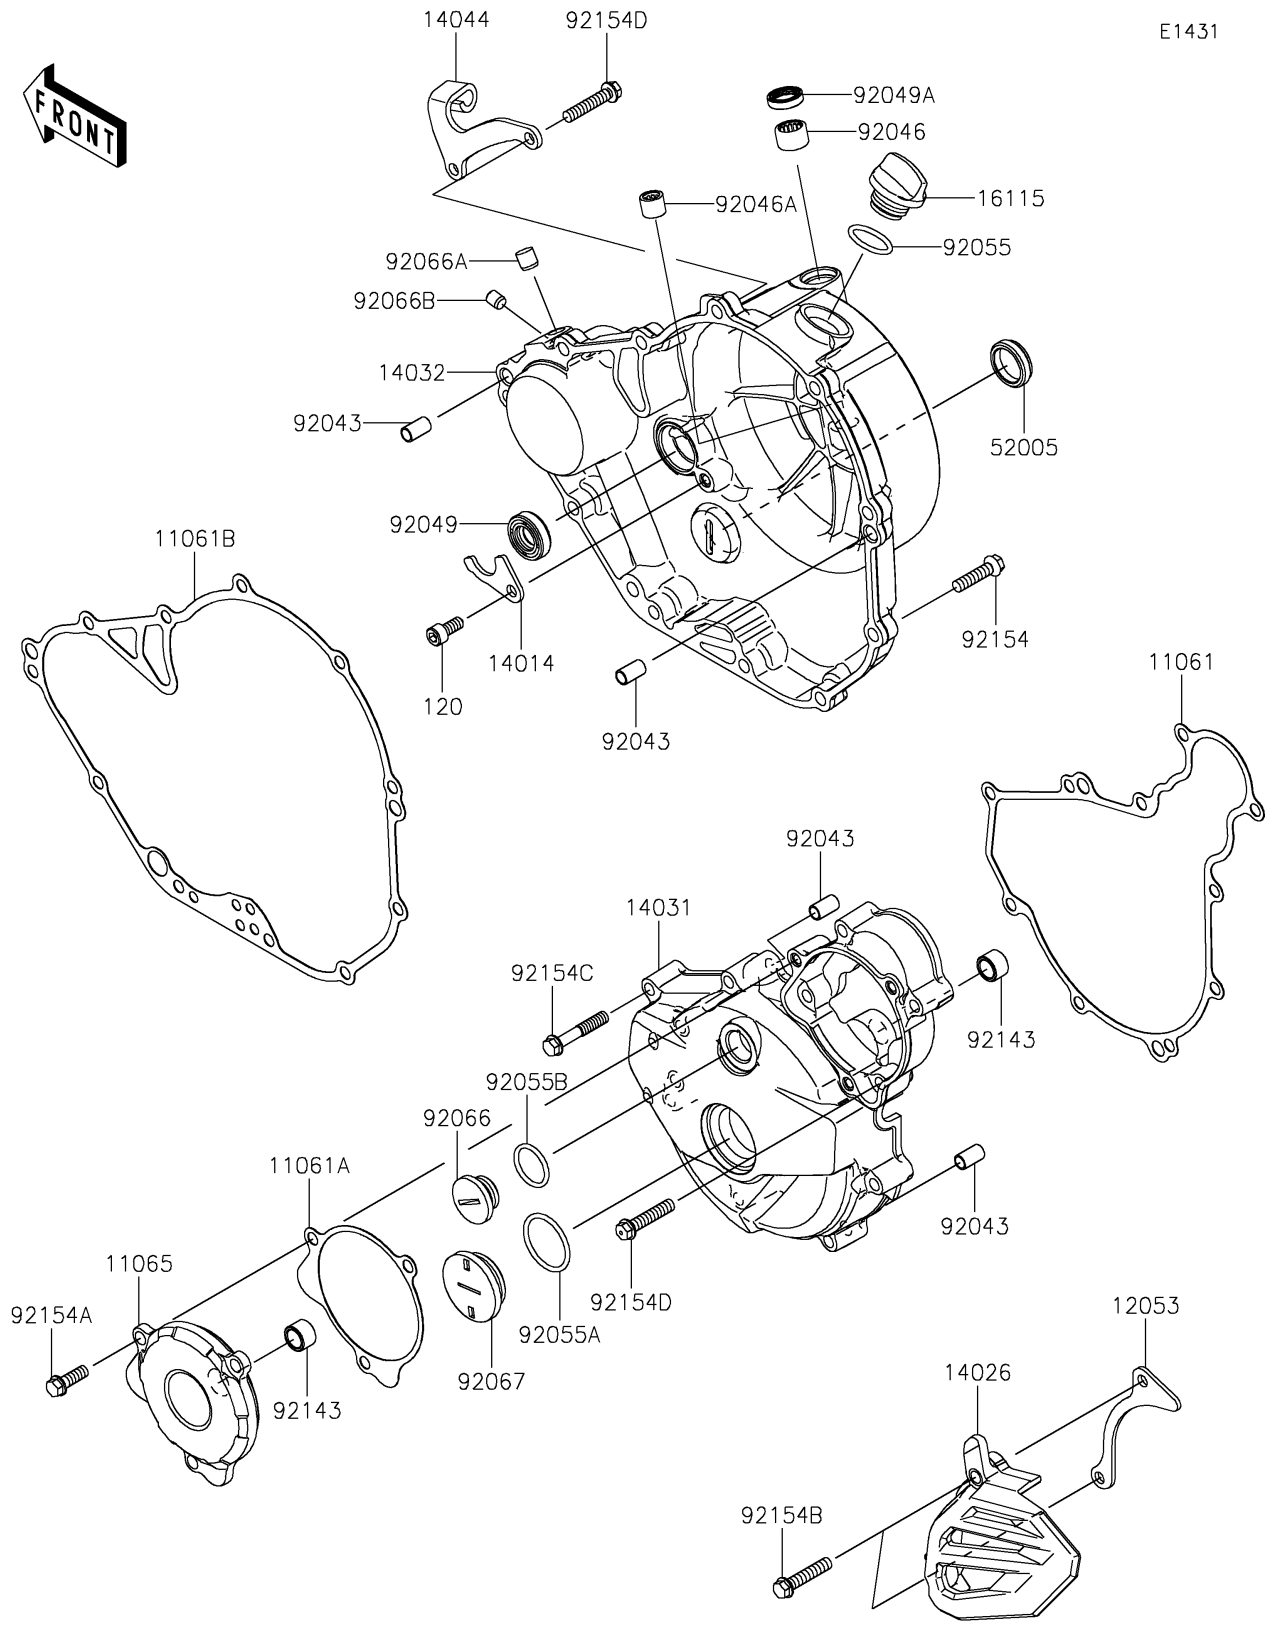

# 2021 KLX® 230 ABS PARTS DIAGRAM

Engine Cover(s)

E1431

## 2021 KLX® 230 ABS PARTS LIST

### Engine Cover(s)

ITEM NAME	PART NUMBER	QUANTITY
GASKET,GENERATOR COVER (Ref # 11061)	11061-1299	1
GASKET,GENERATOR COVER CAP (Ref # 11061A)	11061-1300	1
GASKET,CLUTCH COVER (Ref # 11061B)	11061-1301	1
CAP,GENERATOR COVER (Ref # 11065)	11065-1300	1
BOLT-SOCKET,6X14 (Ref # 120)	120CA0614	1
GUIDE-CHAIN (Ref # 12053)	12053-0272	1
PLATE-POSITION (Ref # 14014)	14014-0567	1
COVER-CHAIN (Ref # 14026)	14026-0146	1
COVER-GENERATOR (Ref # 14031)	14031-0644	1
COVER-CLUTCH (Ref # 14032)	14032-0657	1
HOLDER-CABLE (Ref # 14044)	14044-0573	1
CAP-OIL FILLER (Ref # 16115)	16115-1053	1
GAUGE,OIL LEVEL (Ref # 52005)	52005-1009	1
PIN,6.2X8X14 (Ref # 92043)	92043-1741	4
BEARING-NEEDLE,HK1210FM (Ref # 92046)	92046-0034	1
BEARING-NEEDLE (Ref # 92046A)	92046-0042	1
SEAL-OIL (Ref # 92049)	92049-1191	1
SEAL-OIL,AG0353-F0 (Ref # 92049A)	92049-1262	1
RING-O,19.8MM (Ref # 92055)	92055-0844	1
RING-O,27.7X2.4 (Ref # 92055A)	92055-091	1
RING-O,20X2 (Ref # 92055B)	92055-1146	1
PLUG,COVER (Ref # 92066)	92066-0011	1
PLUG (Ref # 92066A)	92066-0796	1
PLUG,OIL LINE,7.2X8 (Ref # 92066B)	92066-1012	1
PLUG,30X8 (Ref # 92067)	92067-024	1
COLLAR (Ref # 92143)	92143-1263	2
BOLT,FLANGED,6X25 (Ref # 92154)	92154-0520	9
BOLT,FLANGED,6X18 (Ref # 92154A)	92154-1775	3
BOLT,FLANGED,6X30 (Ref # 92154B)	92154-1830	2

### Engine Cover(s)

ITEM NAME	PART NUMBER	QUANTITY
BOLT,FLANGED,6X35 (Ref # 92154C)	92154-2100	8
BOLT,FLANGED,6X30 (Ref # 92154D)	92154-4061	4