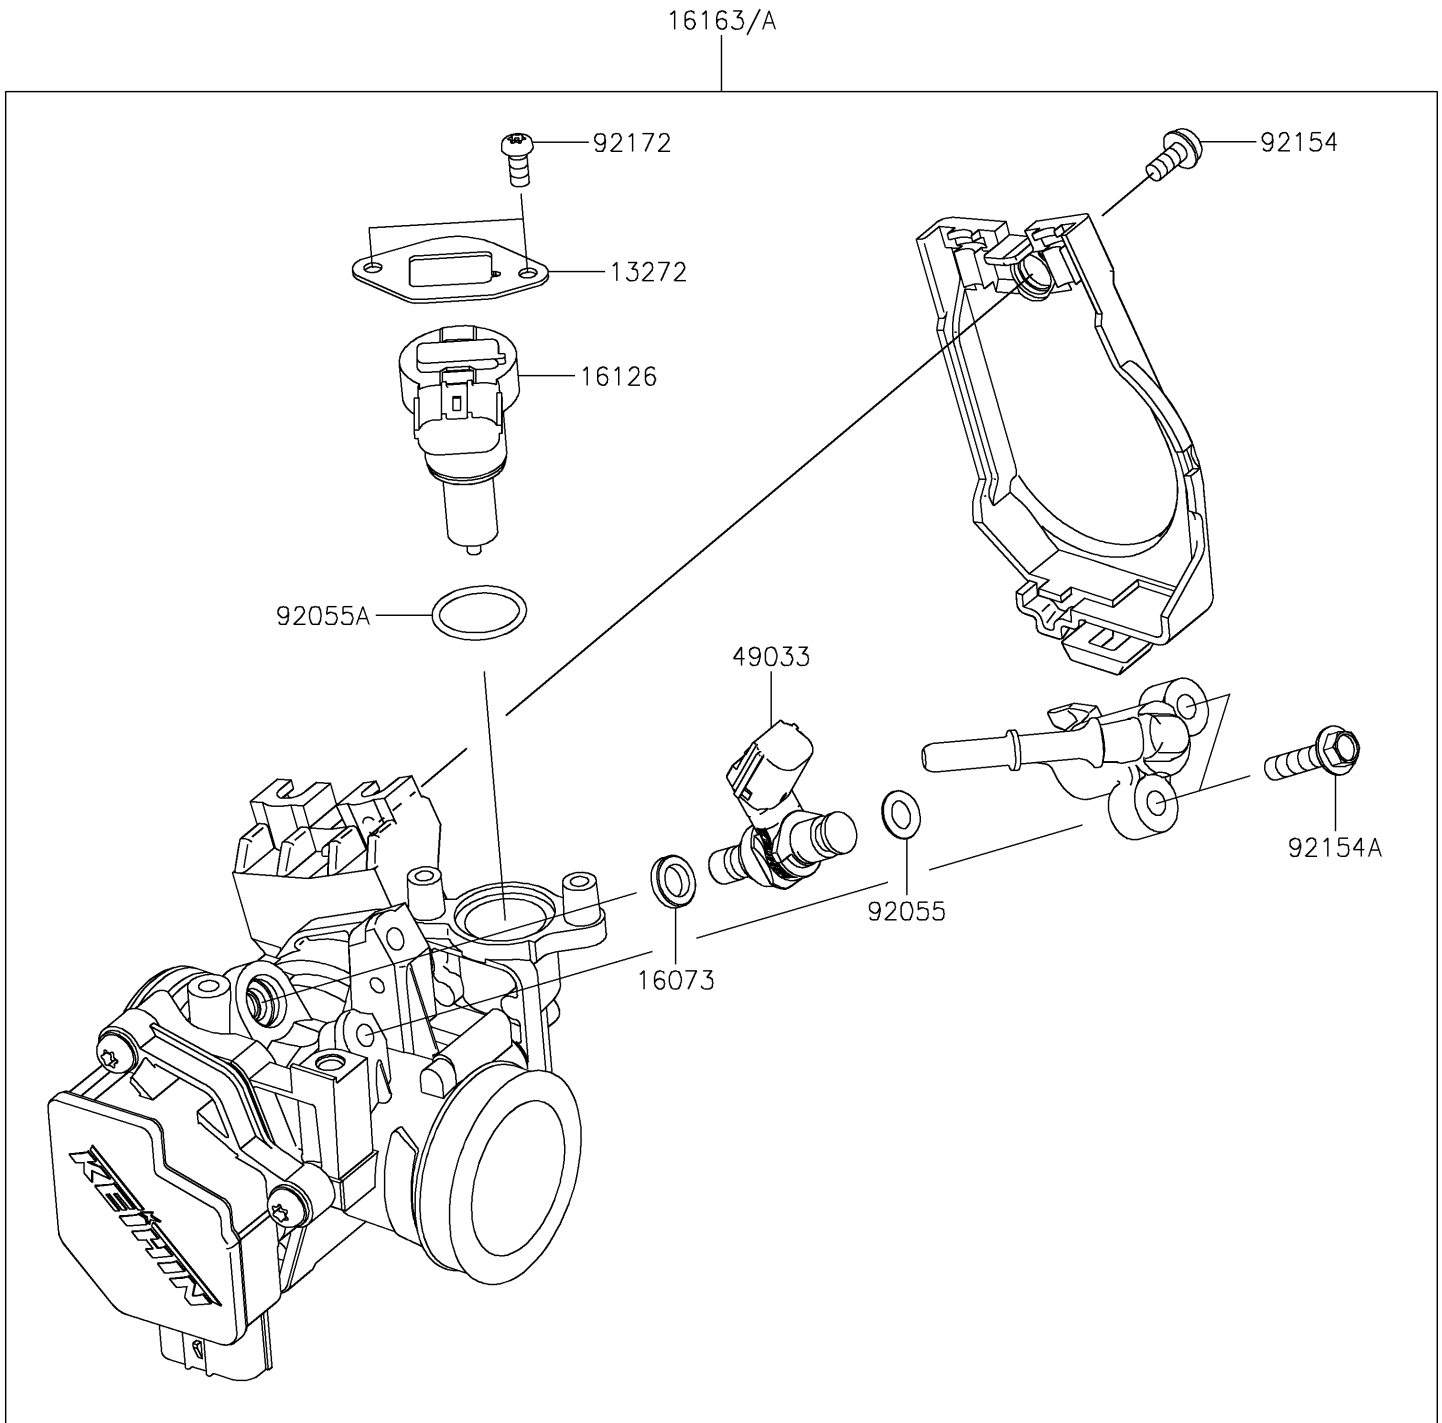

2021 KLX® 230 ABS PARTS DIAGRAM

Throttle

E1510

2021 KLX® 230 ABS PARTS LIST

Throttle

ITEM NAME	PART NUMBER	QUANTITY
PLATE (Ref # 13272)	13272-1862	1
INSULATOR (Ref # 16073)	16073-0821	1
VALVE,ISC (Ref # 16126)	16126-0729	1
THROTTLE-ASSY (Ref # 16163)	16163-0951	1
THROTTLE-ASSY (Ref # 16163A)	16163-0990	1
NOZZLE-INJECTION (Ref # 49033)	49033-0031	1
RING-O,6.3X2.2 (Ref # 92055)	92055-0821	1
RING-O (Ref # 92055A)	92055-0826	1
BOLT (Ref # 92154)	92154-0133	1
BOLT,FLANGED,5X20 (Ref # 92154A)	92154-1559	2
SCREW,TORX (Ref # 92172)	92172-0903	2