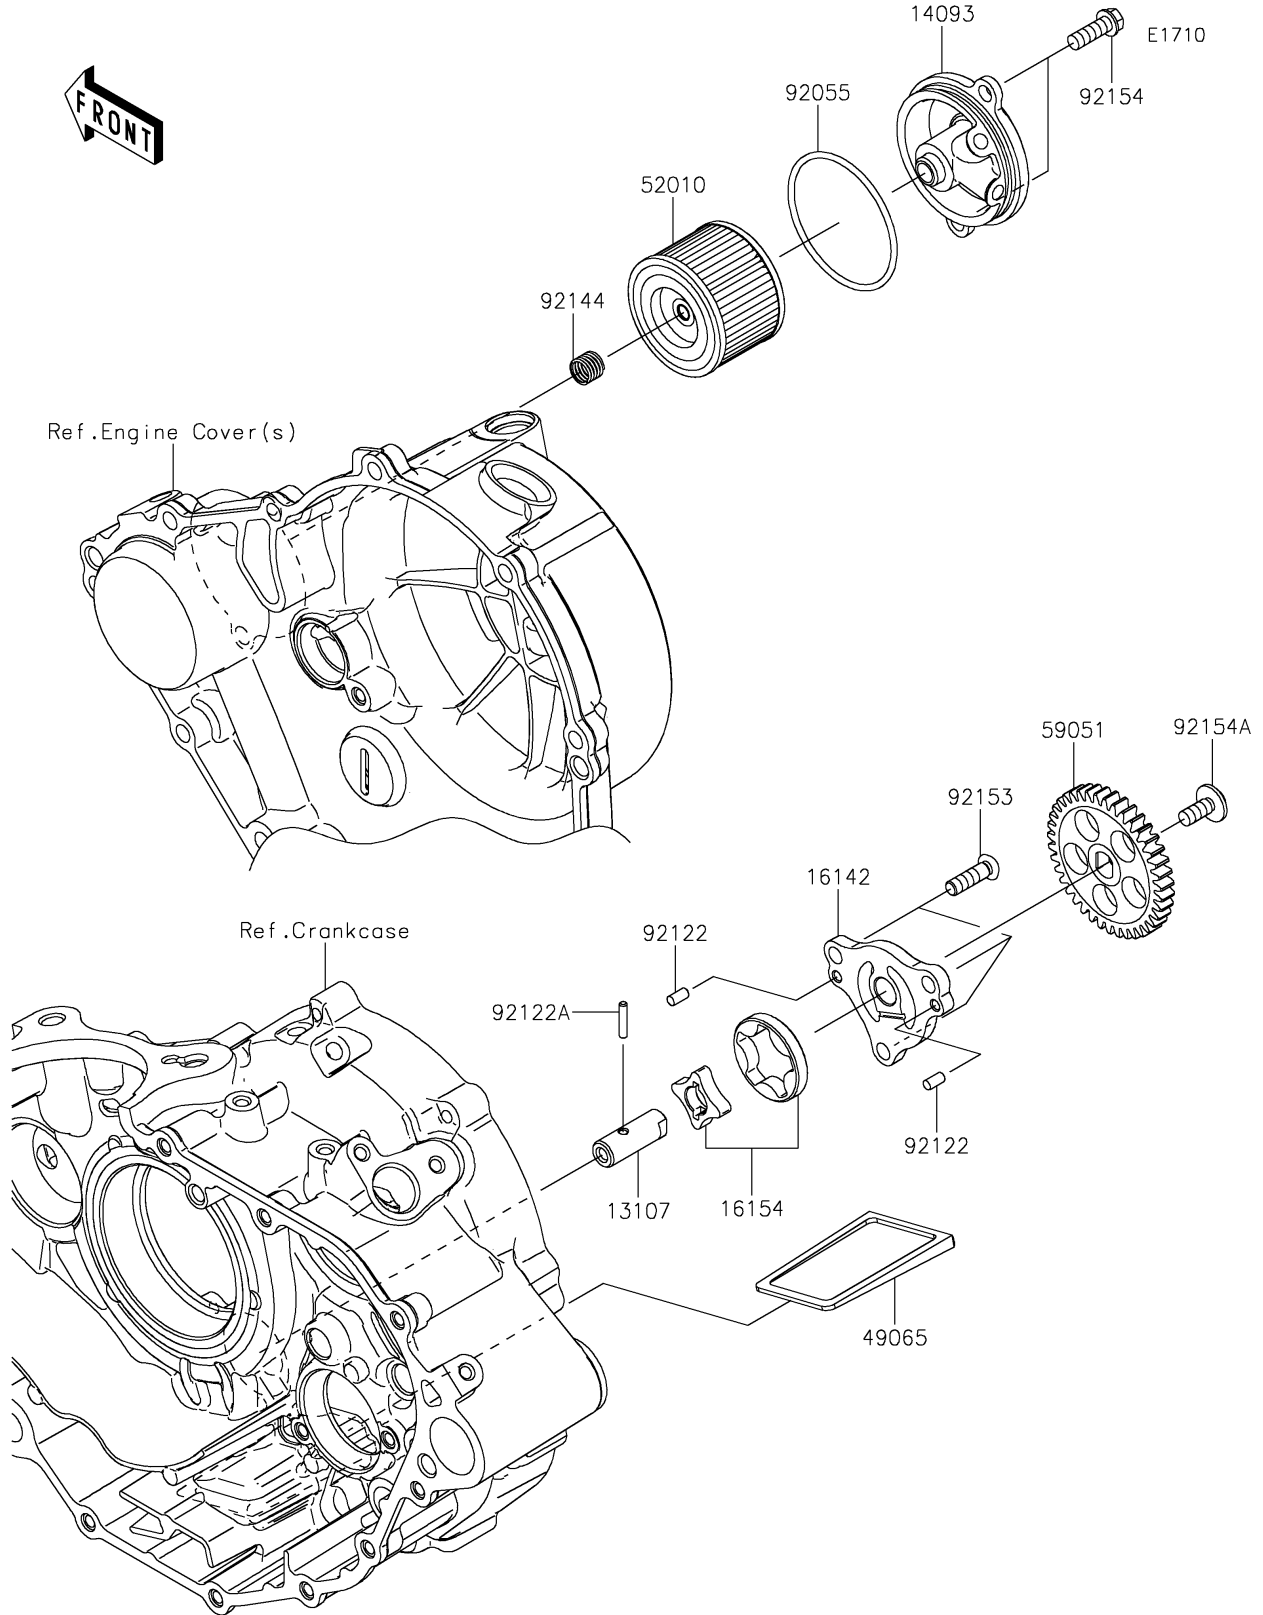

2021 KLX® 230 ABS PARTS DIAGRAM

Oil Pump

2021 KLX® 230 ABS PARTS LIST

Oil Pump

ITEM NAME	PART NUMBER	QUANTITY
SHAFT,OIL PUMP (Ref # 13107)	13107-0891	1
COVER,OIL FILTER (Ref # 14093)	14093-0786	1
COVER-PUMP,OIL (Ref # 16142)	16142-0760	1
ROTOR-PUMP (Ref # 16154)	16154-0747	1
FILTER-OIL (Ref # 49065)	49065-1058	1
ELEMENT-OIL FILTER (Ref # 52010)	52010-1053	1
GEAR-SPUR,39T (Ref # 59051)	59051-0819	1
RING-O,52.6X2.4 (Ref # 92055)	92055-1577	1
ROLLER,4X8 (Ref # 92122)	92122-0557	2
ROLLER,3X15.8 (Ref # 92122A)	92122-1126	1
SPRING (Ref # 92144)	92144-1761	1
BOLT,TORX,6X20 (Ref # 92153)	92153-1653	3
BOLT,FLANGED,6X18 (Ref # 92154)	92154-1775	2
BOLT,SOCKET,6X14 (Ref # 92154A)	92154-2731	1