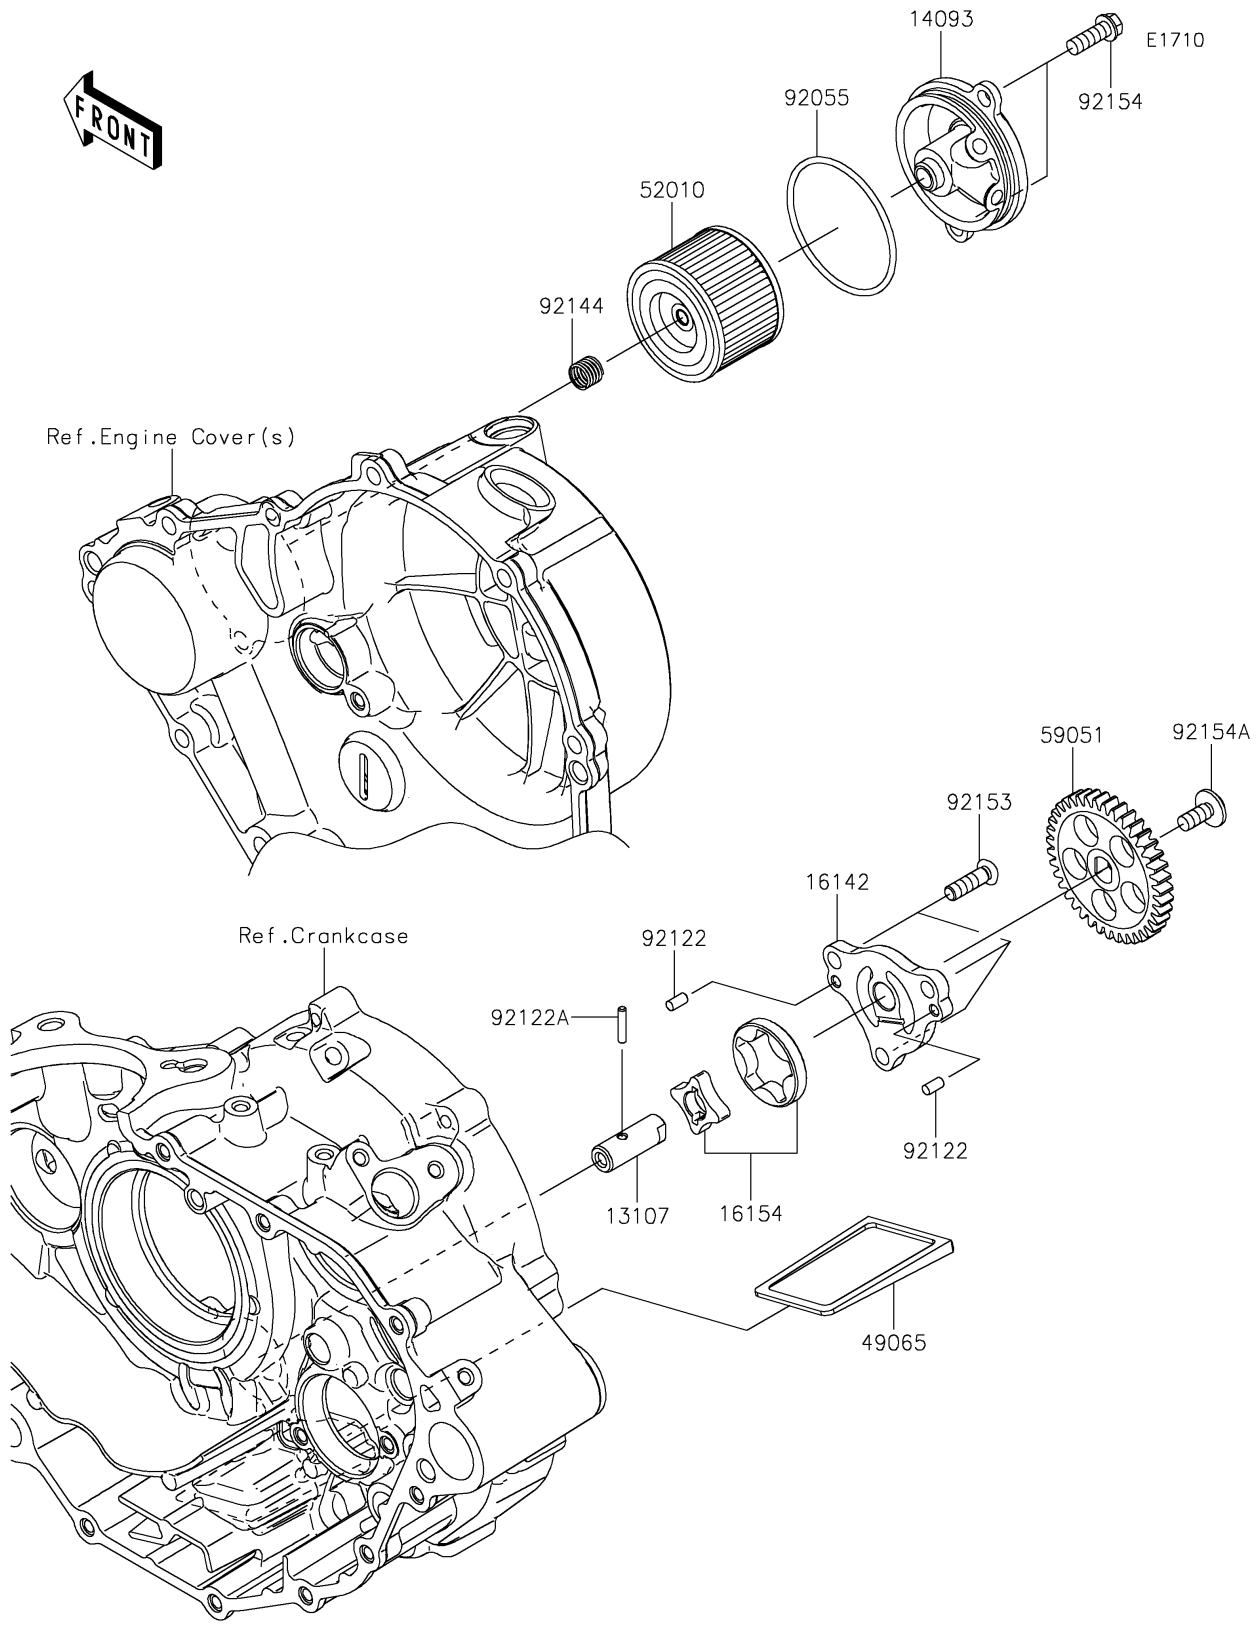

2021 KLX® 230 ABS PARTS DIAGRAM

Oil Pump

2021 KLX® 230 ABS PARTS LIST

Oil Pump

| ITEM NAME | PART NUMBER | QUANTITY |
|----------------------------------|-------------|----------|
| SHAFT,OIL PUMP (Ref # 13107) | 13107-0891 | 1 |
| COVER,OIL FILTER (Ref # 14093) | 14093-0786 | 1 |
| COVER-PUMP,OIL (Ref # 16142) | 16142-0760 | 1 |
| ROTOR-PUMP (Ref # 16154) | 16154-0747 | 1 |
| FILTER-OIL (Ref # 49065) | 49065-1058 | 1 |
| ELEMENT-OIL FILTER (Ref # 52010) | 52010-1053 | 1 |
| GEAR-SPUR,39T (Ref # 59051) | 59051-0819 | 1 |
| RING-O,52.6X2.4 (Ref # 92055) | 92055-1577 | 1 |
| ROLLER,4X8 (Ref # 92122) | 92122-0557 | 2 |
| ROLLER,3X15.8 (Ref # 92122A) | 92122-1126 | 1 |
| SPRING (Ref # 92144) | 92144-1761 | 1 |
| BOLT,TORX,6X20 (Ref # 92153) | 92153-1653 | 3 |
| BOLT,FLANGED,6X18 (Ref # 92154) | 92154-1775 | 2 |
| BOLT,SOCKET,6X14 (Ref # 92154A) | 92154-2731 | 1 |