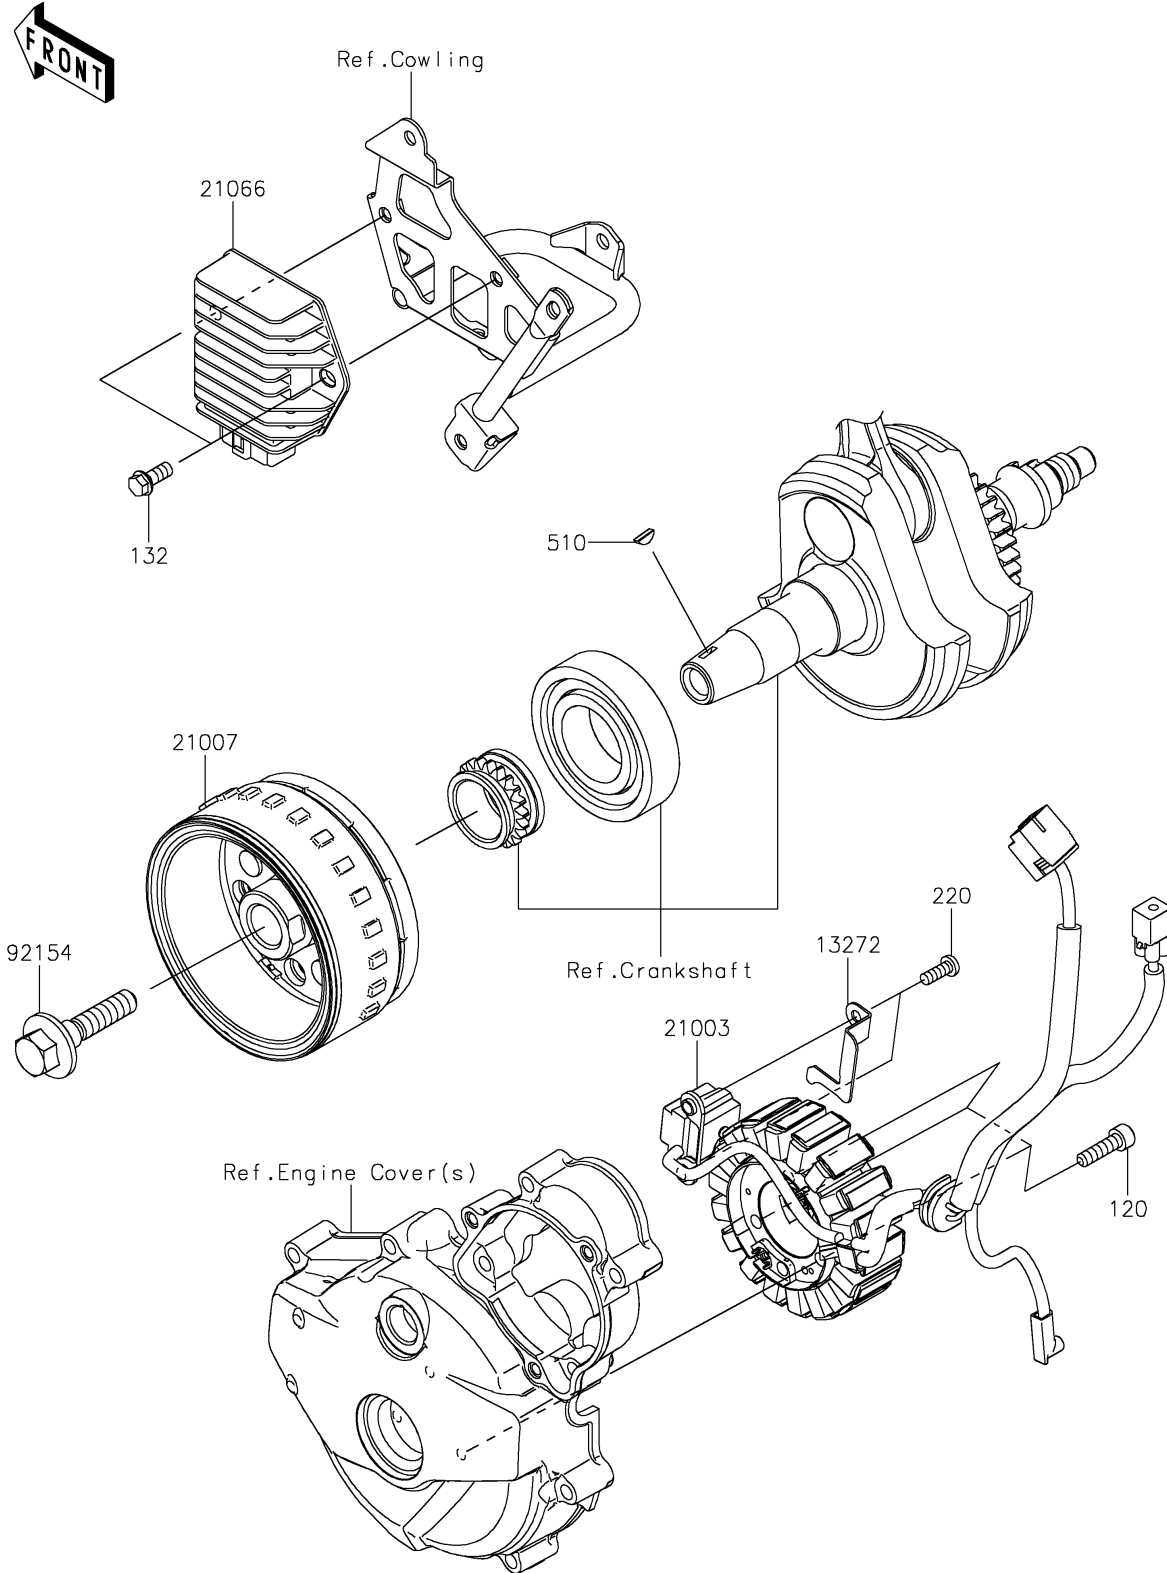

2021 KLX® 230 ABS PARTS DIAGRAM

Generator

E1810

2021 KLX® 230 ABS PARTS LIST

Generator

ITEM NAME	PART NUMBER	QUANTITY
BOLT-SOCKET,6X22 (Ref # 120)	120CA0622	3
BOLT-FLANGED-SMALL,6X14 (Ref # 132)	132BA0614	2
PLATE,PULSING COIL (Ref # 13272)	13272-2615	1
STATOR (Ref # 21003)	21003-0200	1
ROTOR (Ref # 21007)	21007-0684	1
REGULATOR-VOLTAGE (Ref # 21066)	21066-0781	1
SCREW-PAN-CROS,5X14 (Ref # 220)	220AA0514	2
KEY-WOODRUFF (Ref # 510)	510A3100	1
BOLT (Ref # 92154)	92154-1309	1