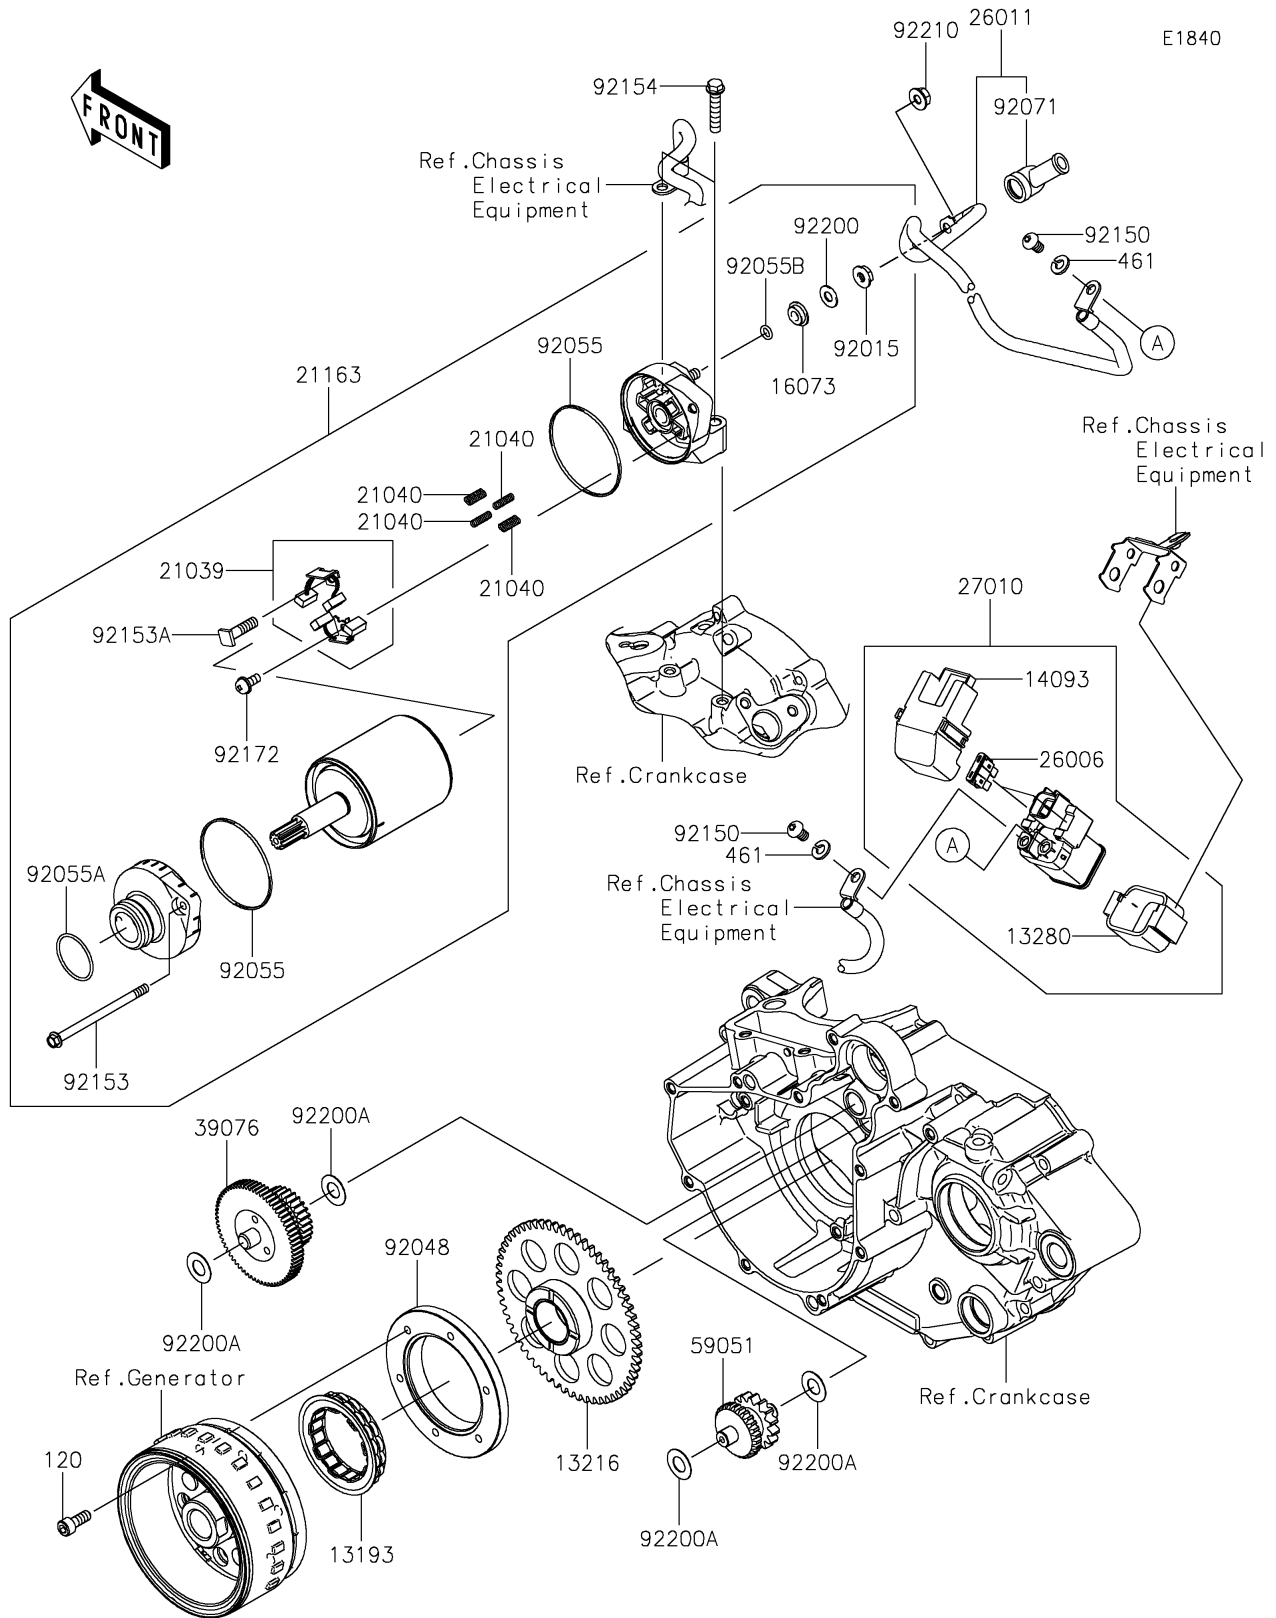

2021 KLX® 230 ABS PARTS DIAGRAM

Starter Motor

2021 KLX® 230 ABS PARTS LIST

Starter Motor

ITEM NAME	PART NUMBER	QUANTITY
BOLT-SOCKET,6X16 (Ref # 120)	120CA0616	6
CLUTCH-ASSY-ONEWAY (Ref # 13193)	13193-0007	1
GEAR-COMP,ONEWAY CLUTCH (Ref # 13216)	13216-0900	1
HOLDER (Ref # 13280)	13280-0710	1
COVER (Ref # 14093)	14093-0199	1
INSULATOR (Ref # 16073)	16073-0053	1
BRUSH,CARBON (Ref # 21039)	21039-0004	1
SPRING-BRUSH (Ref # 21040)	21040-0003	4
STARTER-ELECTRIC (Ref # 21163)	21163-0783	1
FUSE,BLADE,30A,GREEN (Ref # 26006)	26006-1006	2
WIRE-LEAD (Ref # 26011)	26011-0890	1
SWITCH (Ref # 27010)	27010-0754	1
LIMITER,STARTER IDLE GEAR (Ref # 39076)	39076-0020	1
WASHER-SPRING,6MM (Ref # 461)	461DB0600	2
GEAR-SPUR,IDLER (Ref # 59051)	59051-0824	1
NUT,STARTER MOTOR (Ref # 92015)	92015-1476	1
RACE,ONEWAY CLUTCH (Ref # 92048)	92048-0030	1
RING-O (Ref # 92055)	92055-0136	2
RING-O (Ref # 92055A)	92055-1276	1
RING-O,4.5X2.0 (Ref # 92055B)	92055-1370	1
GROMMET (Ref # 92071)	92071-0024	1
BOLT,6X10 (Ref # 92150)	92150-1577	2
BOLT (Ref # 92153)	92153-1850	2
BOLT (Ref # 92153A)	92153-1866	1
BOLT,FLANGED,6X30 (Ref # 92154)	92154-1773	2
SCREW (Ref # 92172)	92172-0334	1
WASHER (Ref # 92200)	92200-0386	1
WASHER,10.2X20X0.5 (Ref # 92200A)	92200-1976	4
NUT,6MM (Ref # 92210)	92210-0188	1