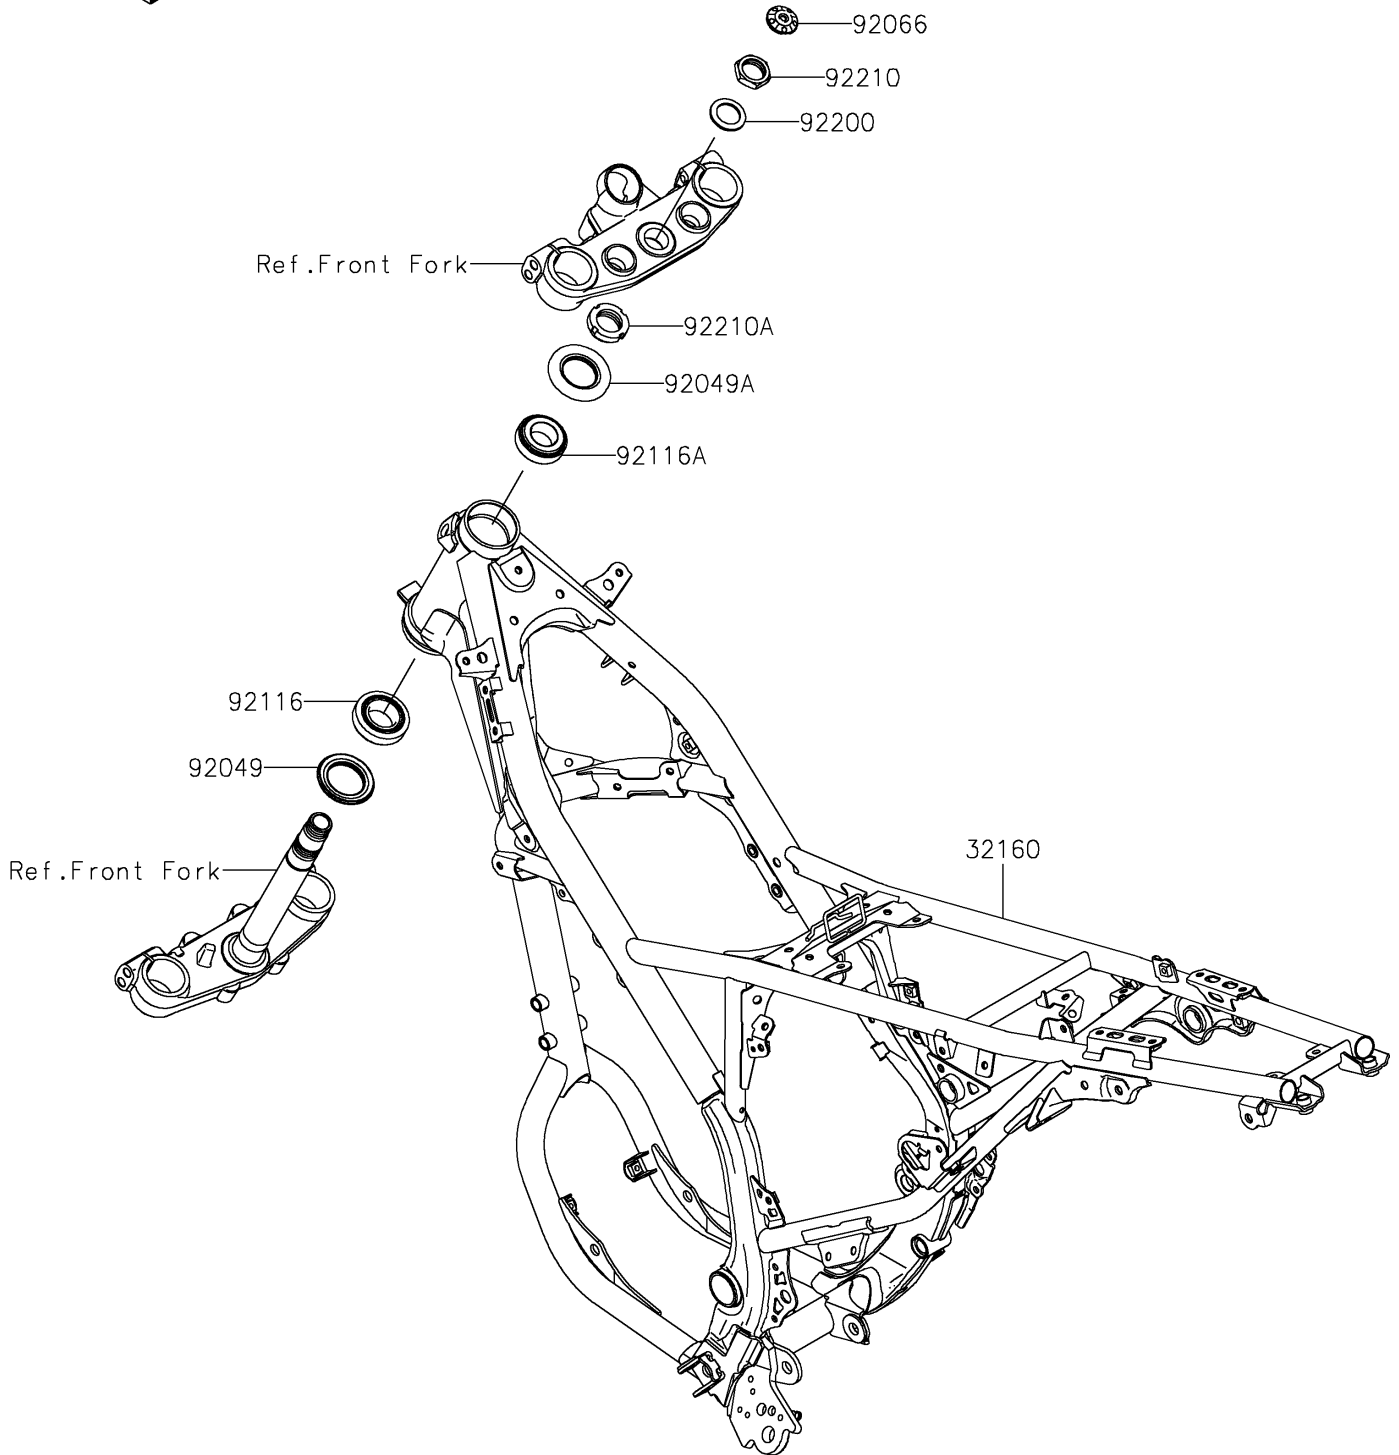

2021 KLX® 230 ABS PARTS DIAGRAM

Frame

F2120

2021 KLX®230 ABS PARTS LIST

Frame

ITEM NAME	PART NUMBER	QUANTITY
FRAME-COMP,P.SILVER (Ref # 32160)	32160-1826-458	1
SEAL-OIL,XMHE36X52X4J (Ref # 92049)	92049-1162	1
SEAL-OIL,STEERING STEM (Ref # 92049A)	92049-1214	1
PLUG (Ref # 92066)	92066-0162	1
BEARING-ROLLER,HR320/28XJ (Ref # 92116)	92116-1009	1
BEARING-ROLLER,HICAP 32005JR (Ref # 92116A)	92116-1052	1
WASHER,STEERING STEM (Ref # 92200)	92200-0517	1
NUT,STEERING STEM,22MM (Ref # 92210)	92210-1521	1
NUT,STEERING STEM,25MM (Ref # 92210A)	92210-1754	1