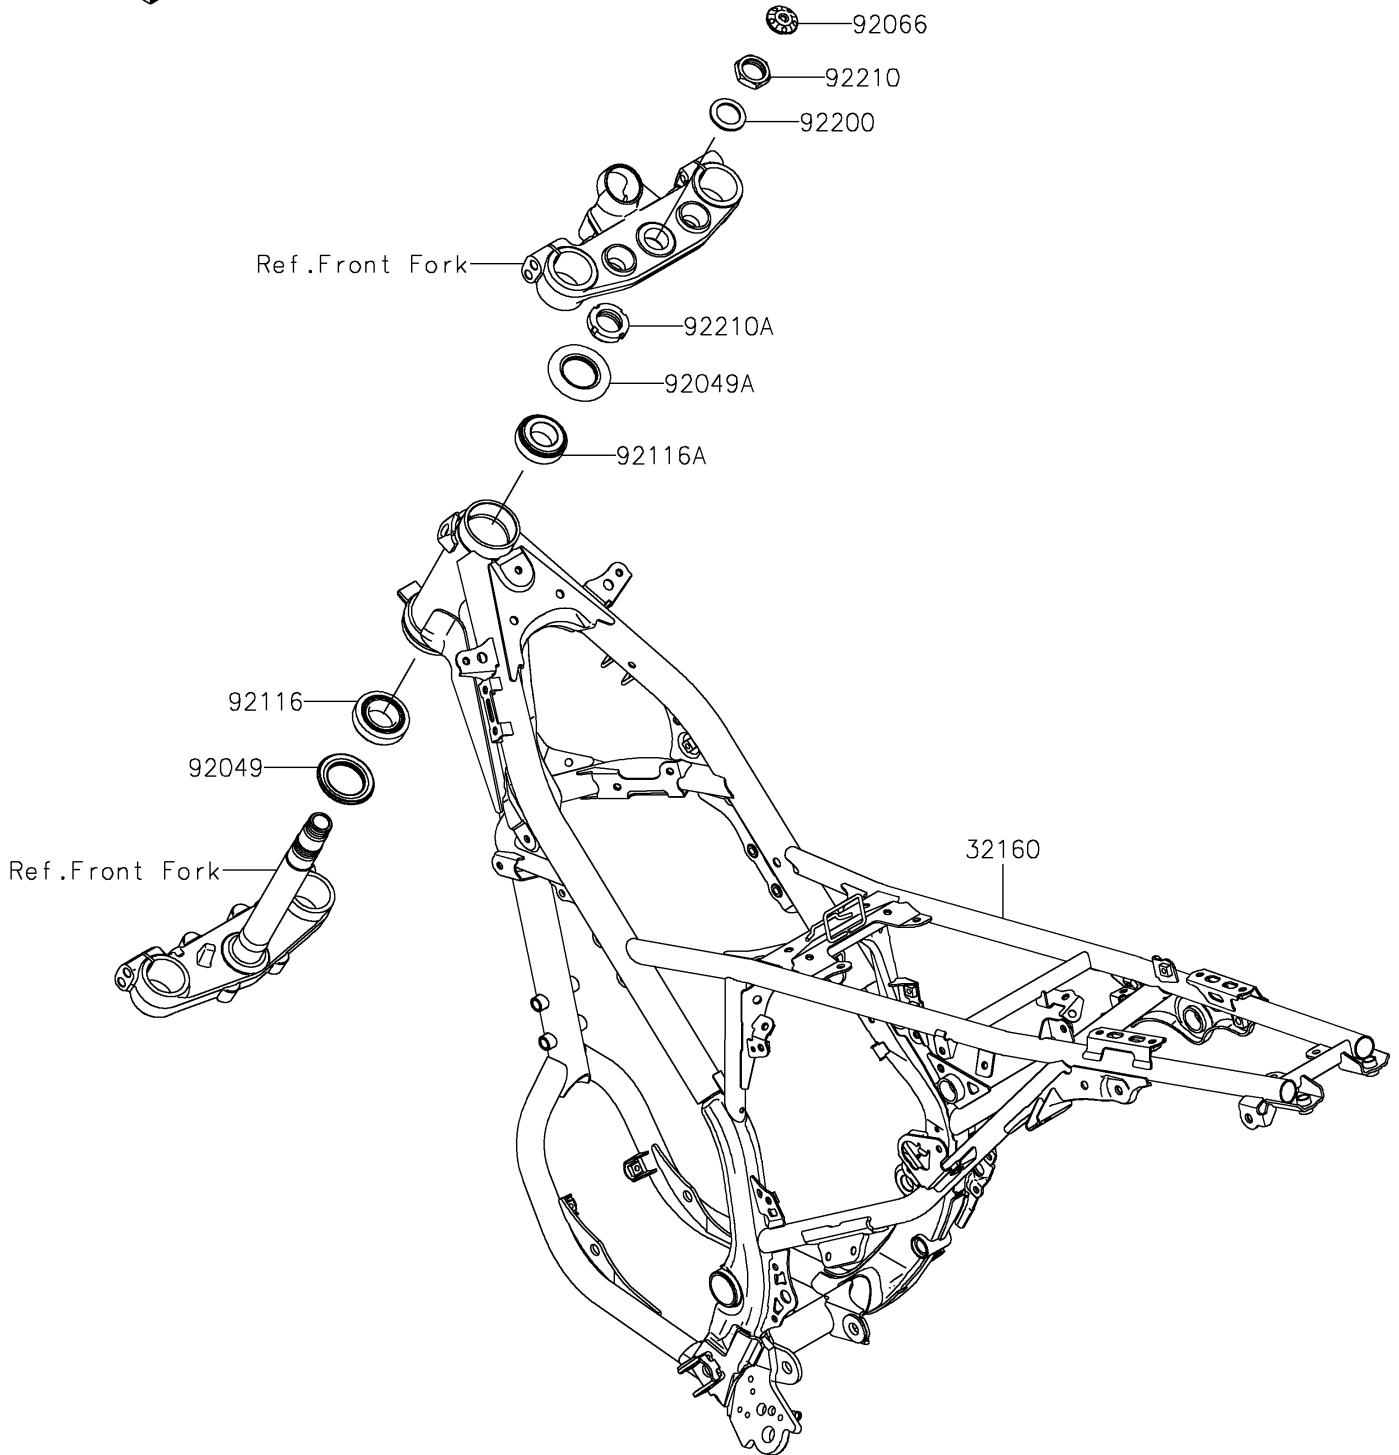

2021 KLX[®]230 ABS PARTS DIAGRAM

Frame

F2120

2021 KLX®230 ABS PARTS LIST

Frame

ITEM NAME	PART NUMBER	QUANTITY
FRAME-COMP,P.SILVER (Ref # 32160)	32160-1826-458	1
SEAL-OIL,XMHE36X52X4J (Ref # 92049)	92049-1162	1
SEAL-OIL,STEERING STEM (Ref # 92049A)	92049-1214	1
PLUG (Ref # 92066)	92066-0162	1
BEARING-ROLLER,HR320/28XJ (Ref # 92116)	92116-1009	1
BEARING-ROLLER,HICAP 32005JR (Ref # 92116A)	92116-1052	1
WASHER,STEERING STEM (Ref # 92200)	92200-0517	1
NUT,STEERING STEM,22MM (Ref # 92210)	92210-1521	1
NUT,STEERING STEM,25MM (Ref # 92210A)	92210-1754	1