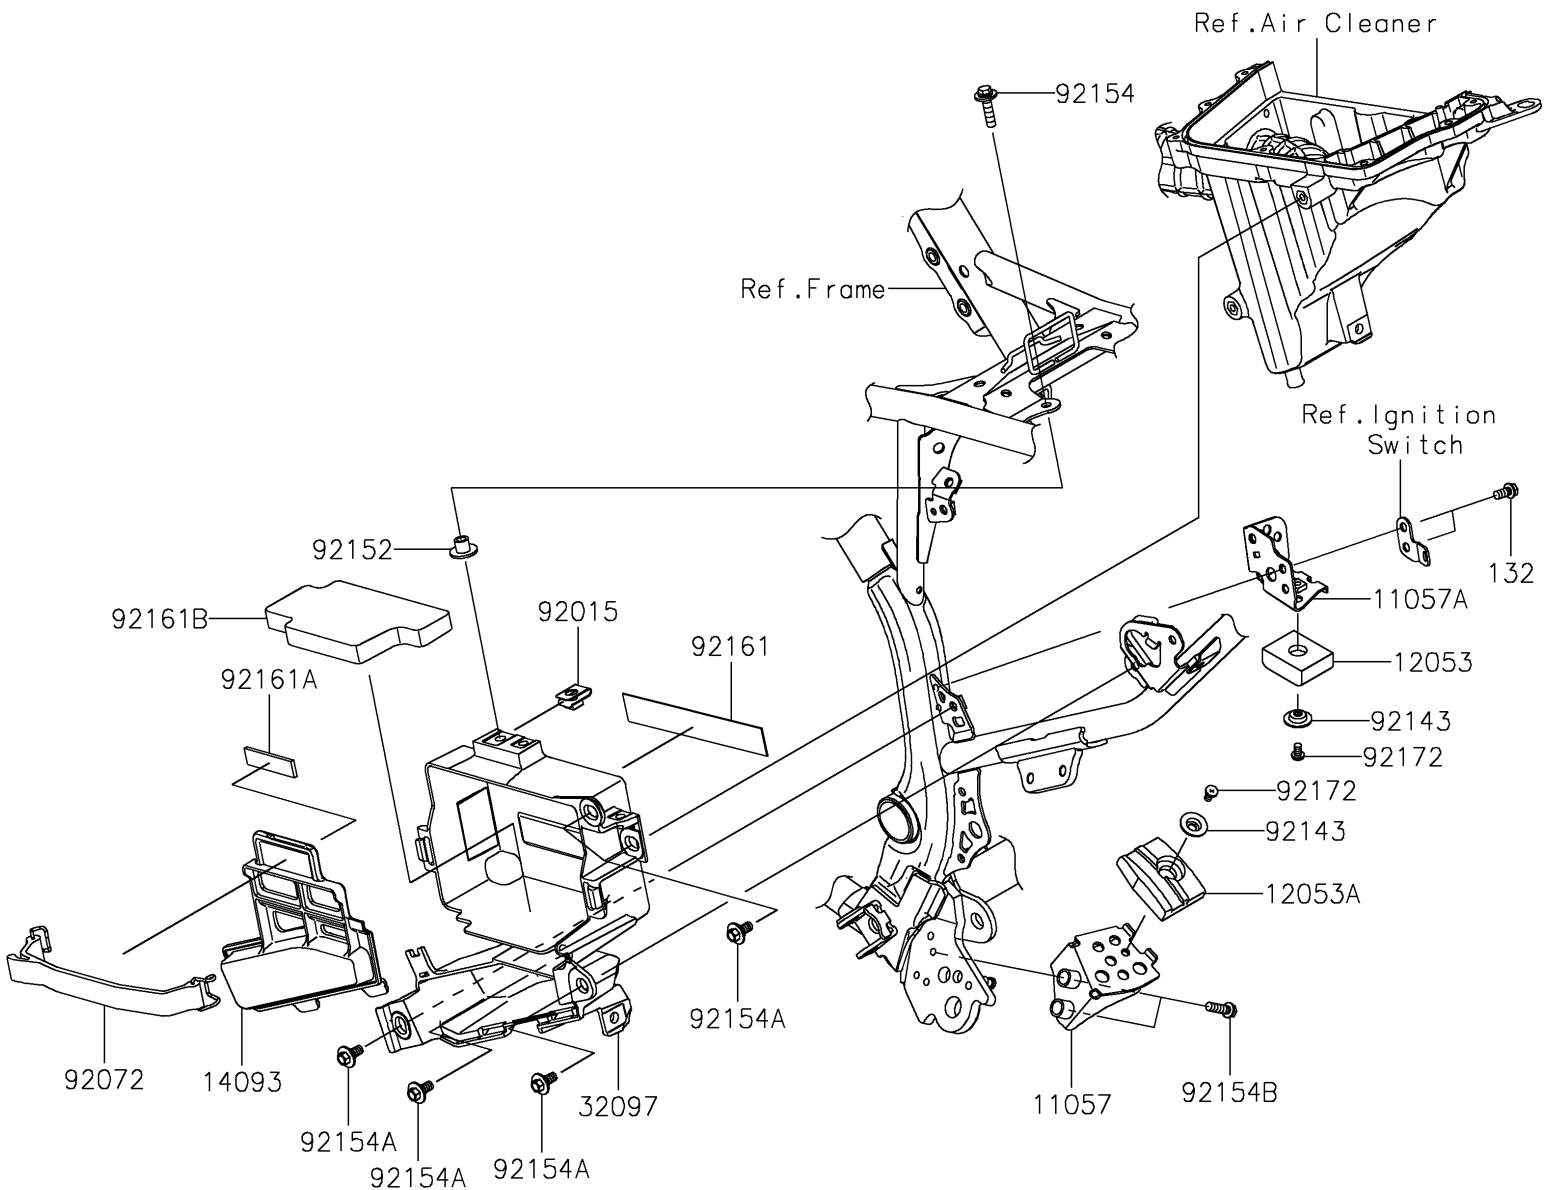

2021 KLX[®]230 ABS PARTS DIAGRAM

Frame Fittings

F2131

2021 KLX® 230 ABS PARTS LIST

Frame Fittings

ITEM NAME	PART NUMBER	QUANTITY
BRACKET,LWR (Ref # 11057)	11057-2065	1
BRACKET,UPP (Ref # 11057A)	11057-2067	1
GUIDE-CHAIN,UPP (Ref # 12053)	12053-0270	1
GUIDE-CHAIN,LWR (Ref # 12053A)	12053-0271	1
BOLT-FLANGED-SMALL,6X12 (Ref # 132)	132BA0612	2
COVER,BATTERY CASE (Ref # 14093)	14093-0861	1
CASE-BATTERY (Ref # 32097)	32097-0048	1
NUT,6MM (Ref # 92015)	92015-1602	1
BAND,BATTERY (Ref # 92072)	92072-0838	1
COLLAR (Ref # 92143)	92143-1676	2
COLLAR,6.5X10X10.4 (Ref # 92152)	92152-1688	1
BOLT,6X25 (Ref # 92154)	92154-0467	1
BOLT,FLANGED,6X9 (Ref # 92154A)	92154-0546	5
BOLT,FLANGED,6X20 (Ref # 92154B)	92154-2757	2
DAMPER,146X22X1 (Ref # 92161)	92161-2210	1
DAMPER,49X13X3 (Ref # 92161A)	92161-2211	1
DAMPER,BATTERY (Ref # 92161B)	92161-2221	1
SCREW,5X8 (Ref # 92172)	92172-0119	2