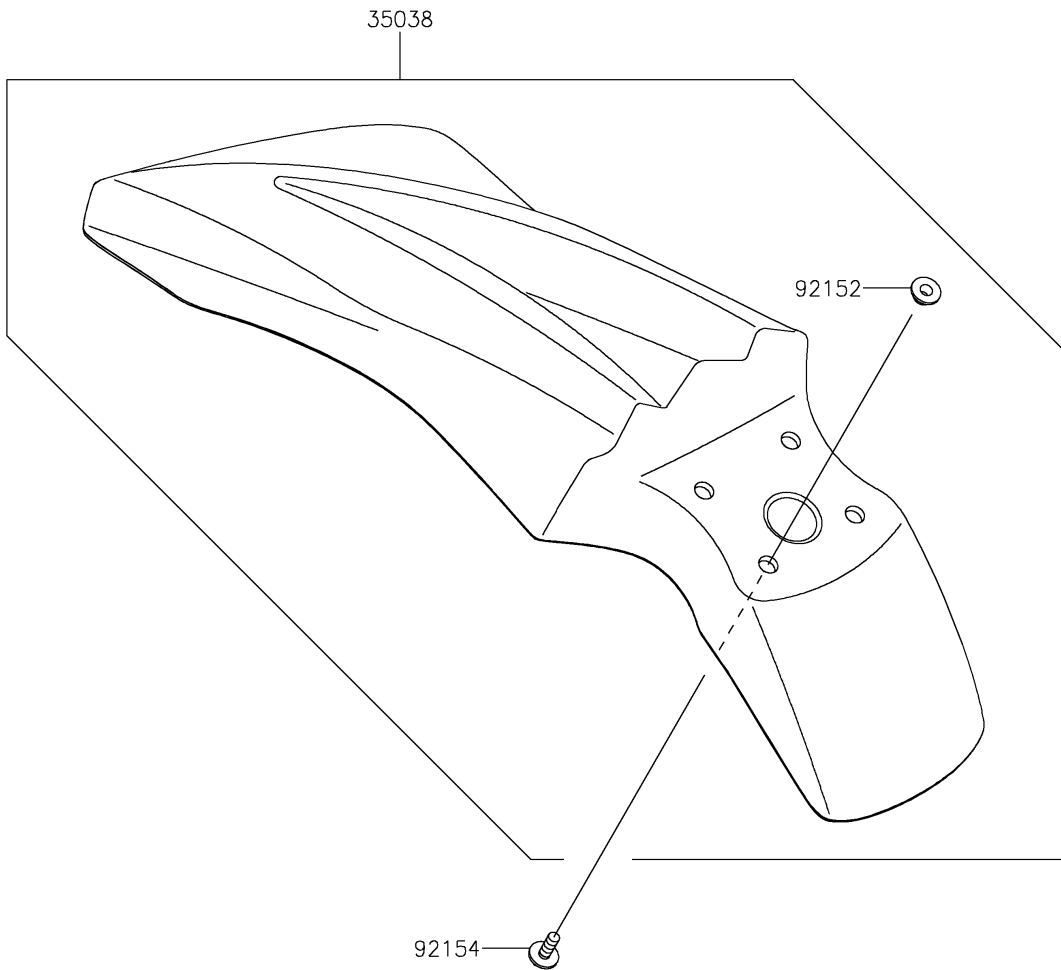

2021 KLX[®] 230 ABS PARTS DIAGRAM

Front Fender(s)

F2171

WOD

2021 KLX® 230 ABS PARTS LIST

Front Fender(s)

ITEM NAME	PART NUMBER	QUANTITY
FENDER-FRONT,L.GREEN (Ref # 35038)	35038-0028-290	1
COLLAR,6.8X10(16)X6.6 (Ref # 92152)	92152-0842	4
BOLT,FLANGED,6X18 (Ref # 92154)	92154-3994	4