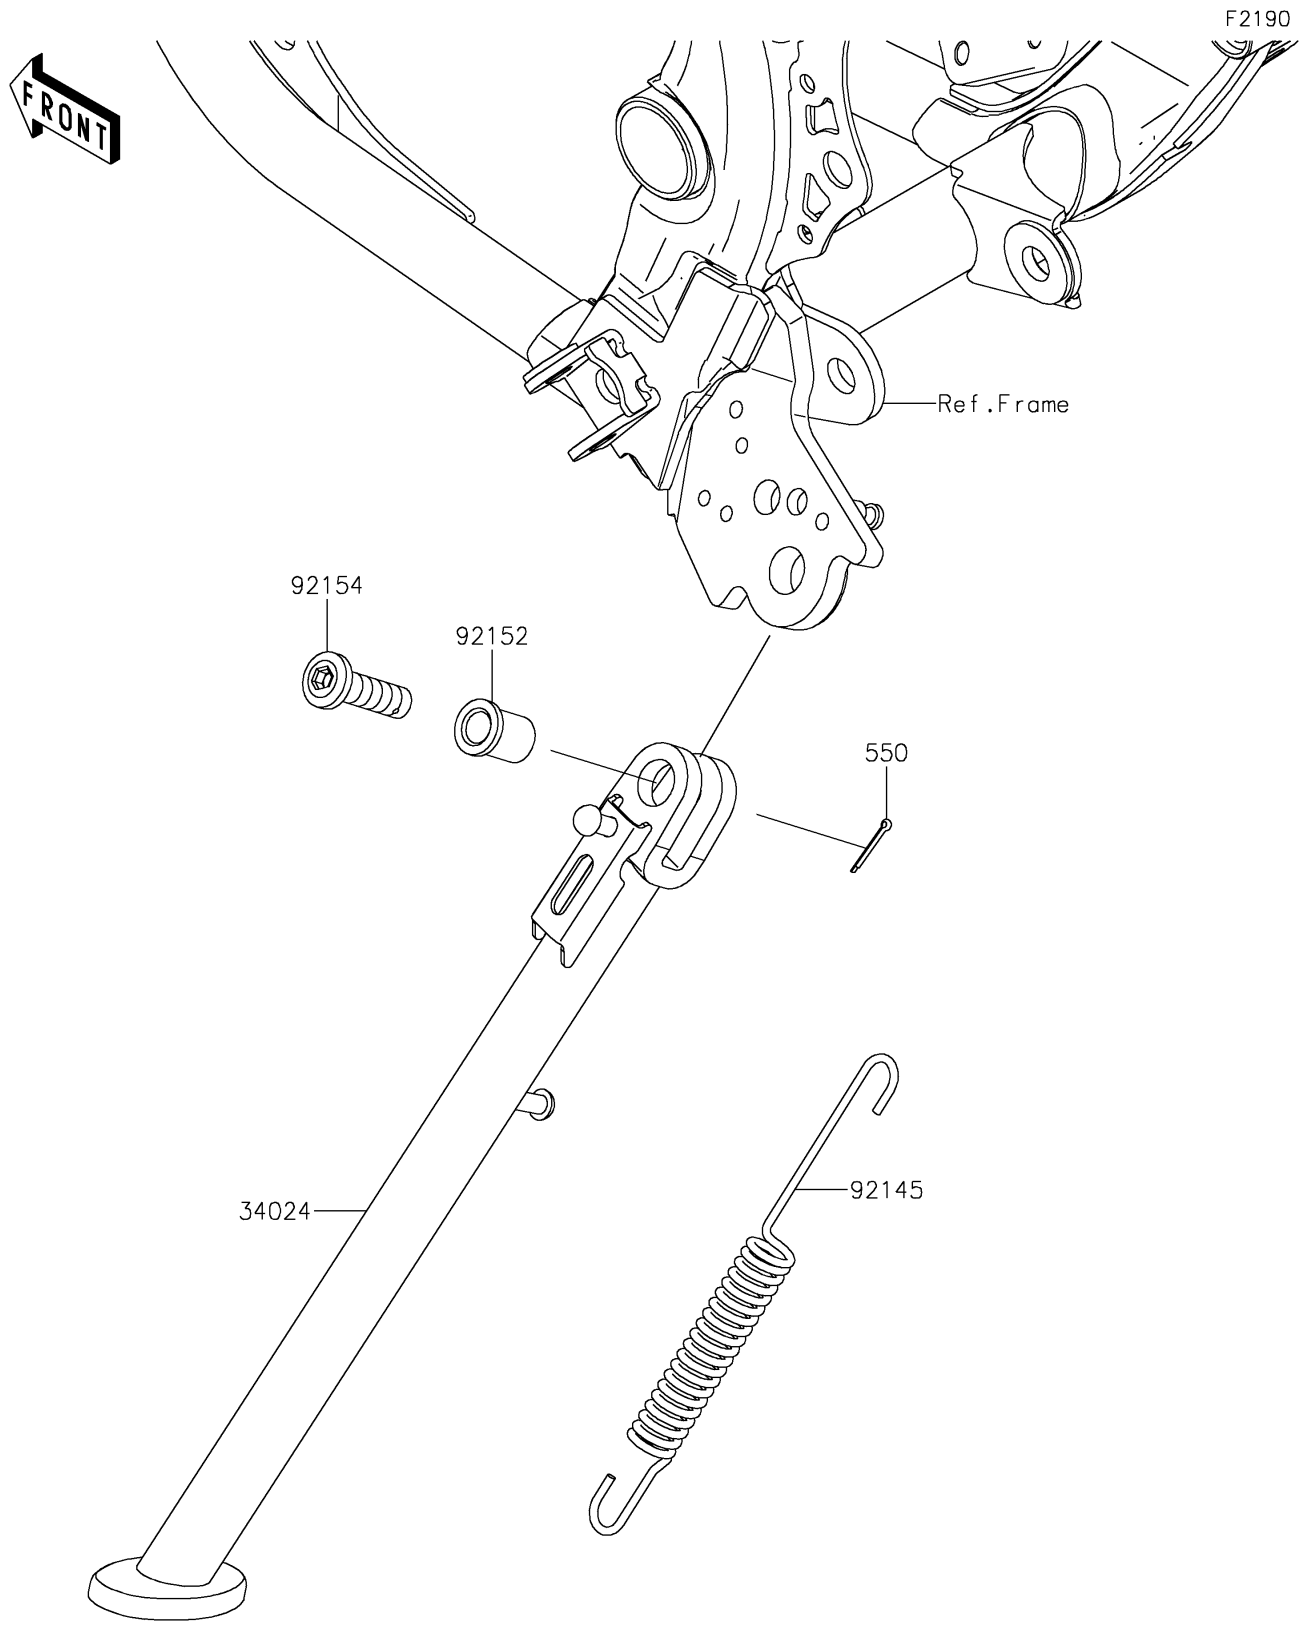

2021 KLX® 230 ABS PARTS DIAGRAM

Stand(s)

2021 KLX® 230 ABS PARTS LIST

Stand(s)

| ITEM NAME | PART NUMBER | QUANTITY |
|-----------------------------------|----------------|----------|
| STAND-SIDE,P.SILVER (Ref # 34024) | 34024-0157-458 | 1 |
| PIN-COTTER,2.0X15 (Ref # 550) | 550AA2015 | 1 |
| SPRING,SIDE STAND (Ref # 92145) | 92145-1910 | 1 |
| COLLAR (Ref # 92152) | 92152-2561 | 1 |
| BOLT,SIDE STAND (Ref # 92154) | 92154-3895 | 1 |