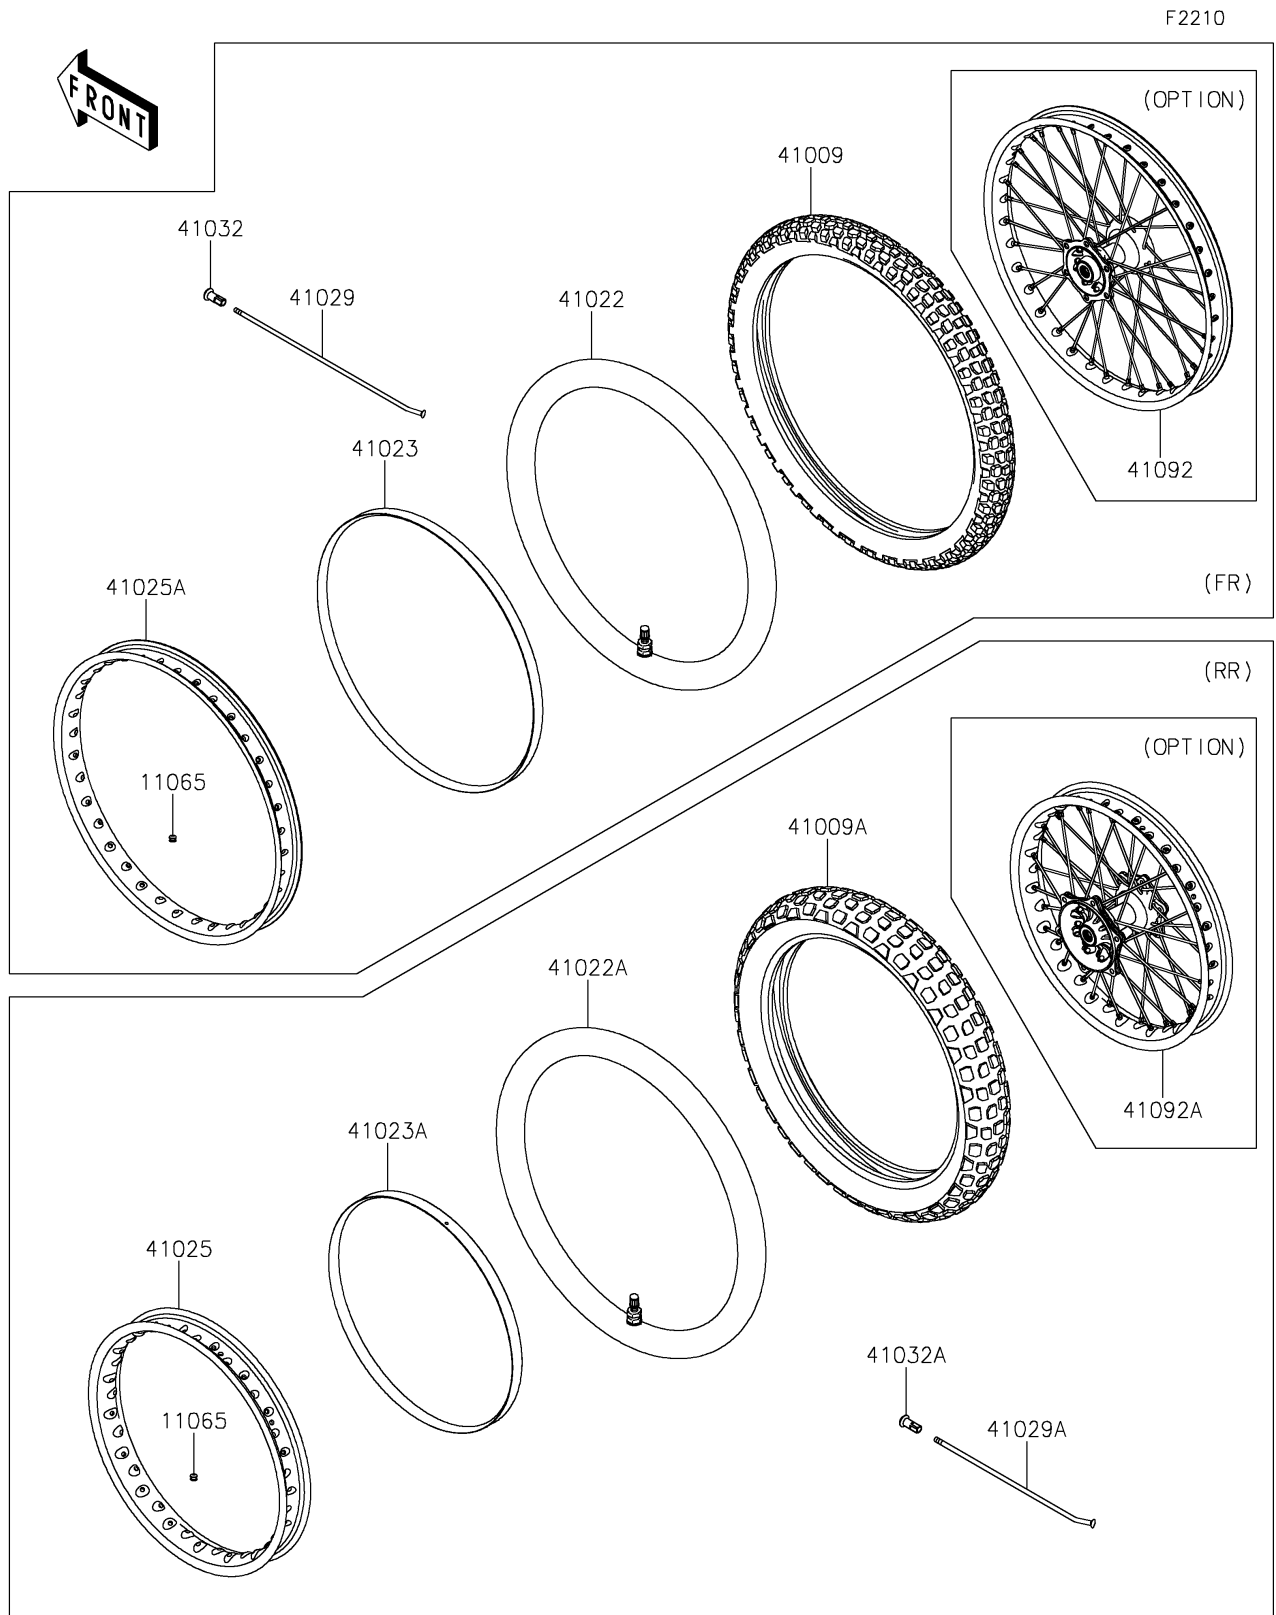

2021 KLX® 230 ABS PARTS DIAGRAM

Wheels/Tires

2021 KLX® 230 ABS PARTS LIST

Wheels/Tires

ITEM NAME	PART NUMBER	QUANTITY
CAP,BEAD STOPPER (Ref # 11065)	11065-0384	2
TIRE,FR,2.75-21 45P,GP-21F (Ref # 41009)	41009-0559	1
TIRE,RR,4.10-18 59P,GP-22R (Ref # 41009A)	41009-0560	1
TUBE-TIRE (Ref # 41022)	41022-0112	1
TUBE-TIRE (Ref # 41022A)	41022-0113	1
BAND-RIM,2.75-21 (Ref # 41023)	41023-0028	1
BAND-RIM,4.10-18 (Ref # 41023A)	41023-0029	1
RIM,RR,18X1.85,SILVER (Ref # 41025)	41025-0399-WA	1
RIM,FR,21X1.60,SILVER (Ref # 41025A)	41025-0400-WA	1
SPOKE-INNER,225.5MMX162D (Ref # 41029)	41029-0105	36
SPOKE-INNER,186.5MMX162D (Ref # 41029A)	41029-0106	36
NIPPLE-SPOKE (Ref # 41032)	41032-0010	36
NIPPLE-SPOKE (Ref # 41032A)	41032-0013	36
WHEEL-SUB ASSY,FR,SILVER (Ref # 41092)	41092-0041-WA	1
WHEEL-SUB ASSY,RR,SILVER (Ref # 41092A)	41092-0042-WA	1