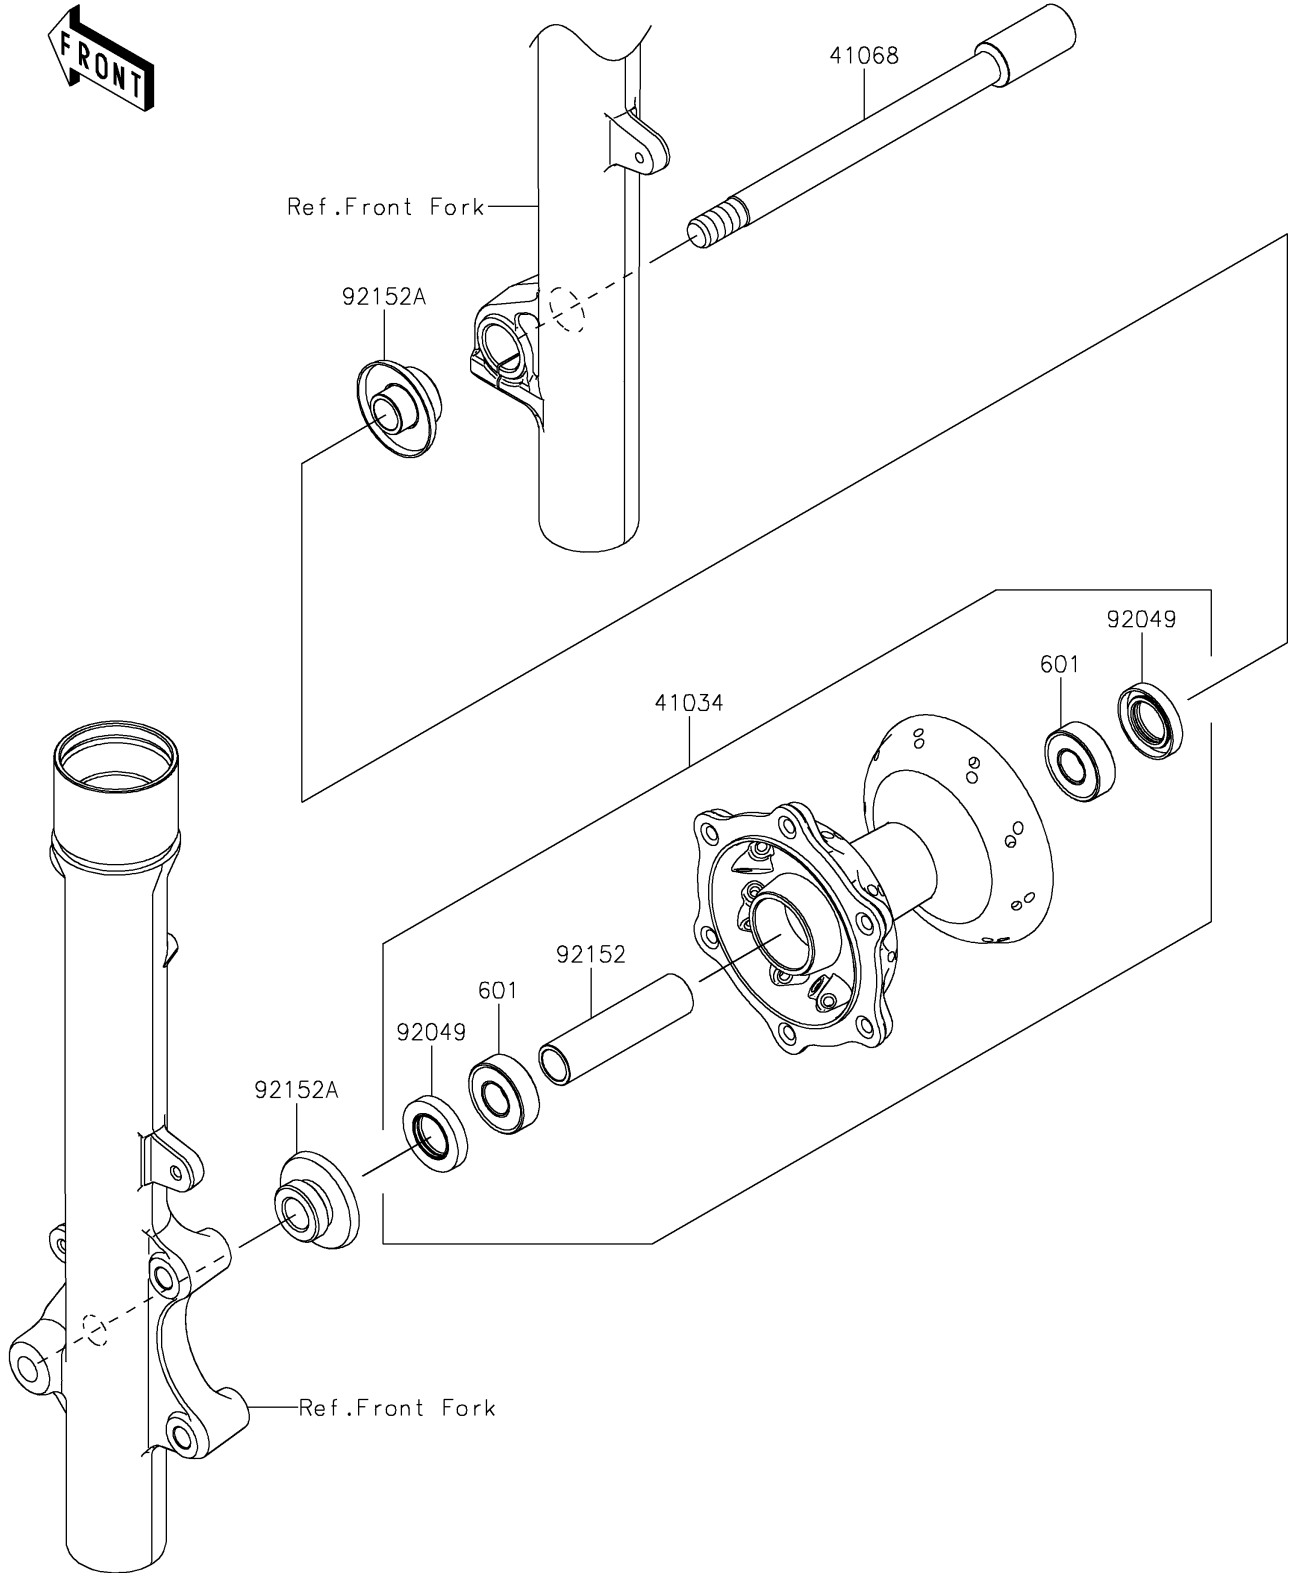

2021 KLX® 230 ABS PARTS DIAGRAM

Front Hub

F2230

2021 KLX® 230 ABS PARTS LIST

Front Hub

ITEM NAME	PART NUMBER	QUANTITY
DRUM-ASSY,FR (Ref # 41034)	41034-0600	1
AXLE,FR,15X188 (Ref # 41068)	41068-0650	1
BEARING-BALL (Ref # 601)	601B6202UU	2
SEAL-OIL (Ref # 92049)	92049-0114	2
COLLAR,15.2X20X9 (Ref # 92152)	92152-2543	1
COLLAR (Ref # 92152A)	92152-2544	2