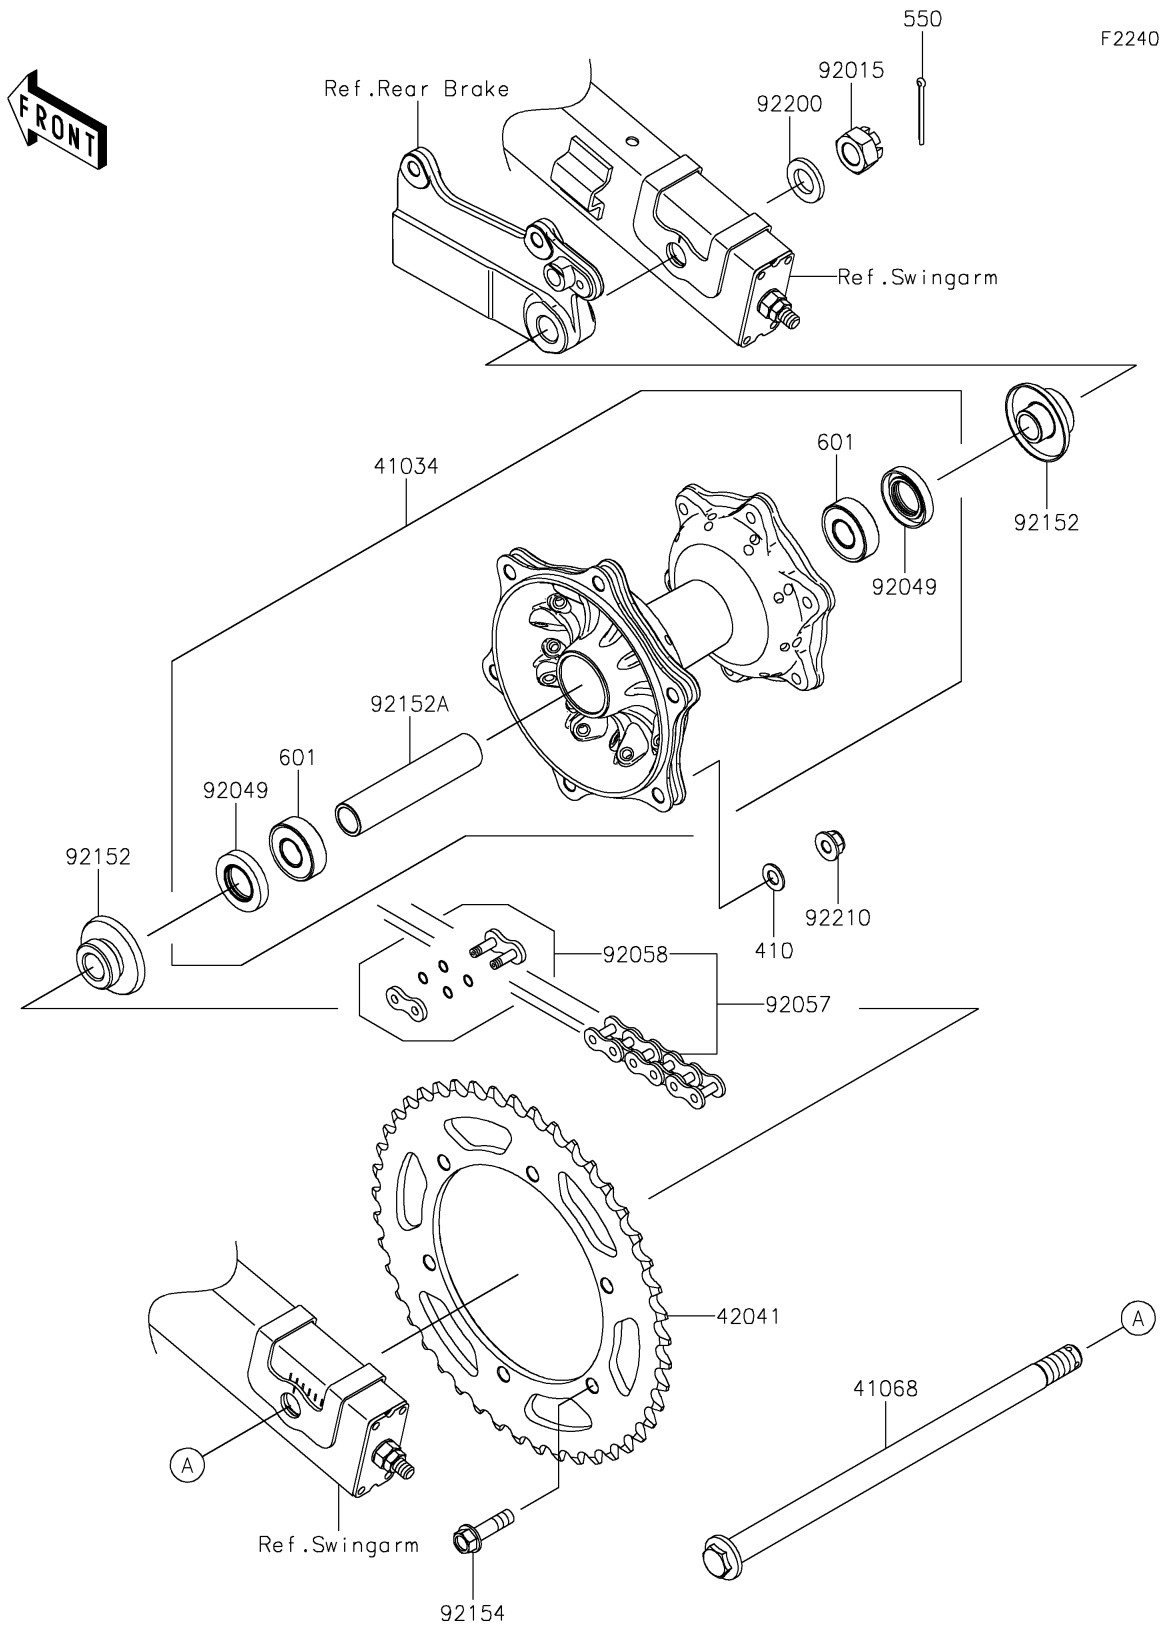

# 2021 KLX® 230 ABS PARTS DIAGRAM

Rear Hub

## 2021 KLX® 230 ABS PARTS LIST

### Rear Hub

ITEM NAME	PART NUMBER	QUANTITY
WASHER-PLAIN-SMALL,8MM (Ref # 410)	410AA0800	6
DRUM-ASSY,RR (Ref # 41034)	41034-0601	1
AXLE,RR,15X275 (Ref # 41068)	41068-0648	1
SPROCKET-HUB,45T (Ref # 42041)	42041-0174	1
PIN-COTTER,3.0X35 (Ref # 550)	550AA3035	1
BEARING-BALL (Ref # 601)	601B6202UU	2
NUT,CASTLE,14MM (Ref # 92015)	92015-1765	1
SEAL-OIL (Ref # 92049)	92049-0114	2
CHAIN,DRIVE,520VF2X108L (Ref # 92057)	92057-0802	1
JOINT-CHAIN (Ref # 92058)	92058-0069	1
COLLAR (Ref # 92152)	92152-2544	2
COLLAR,15.2X20X96.2 (Ref # 92152A)	92152-2546	1
BOLT,FLANGED,8X30 (Ref # 92154)	92154-3918	6
WASHER,14.2X26X3.2 (Ref # 92200)	92200-1428	1
NUT,8MM (Ref # 92210)	92210-0570	6