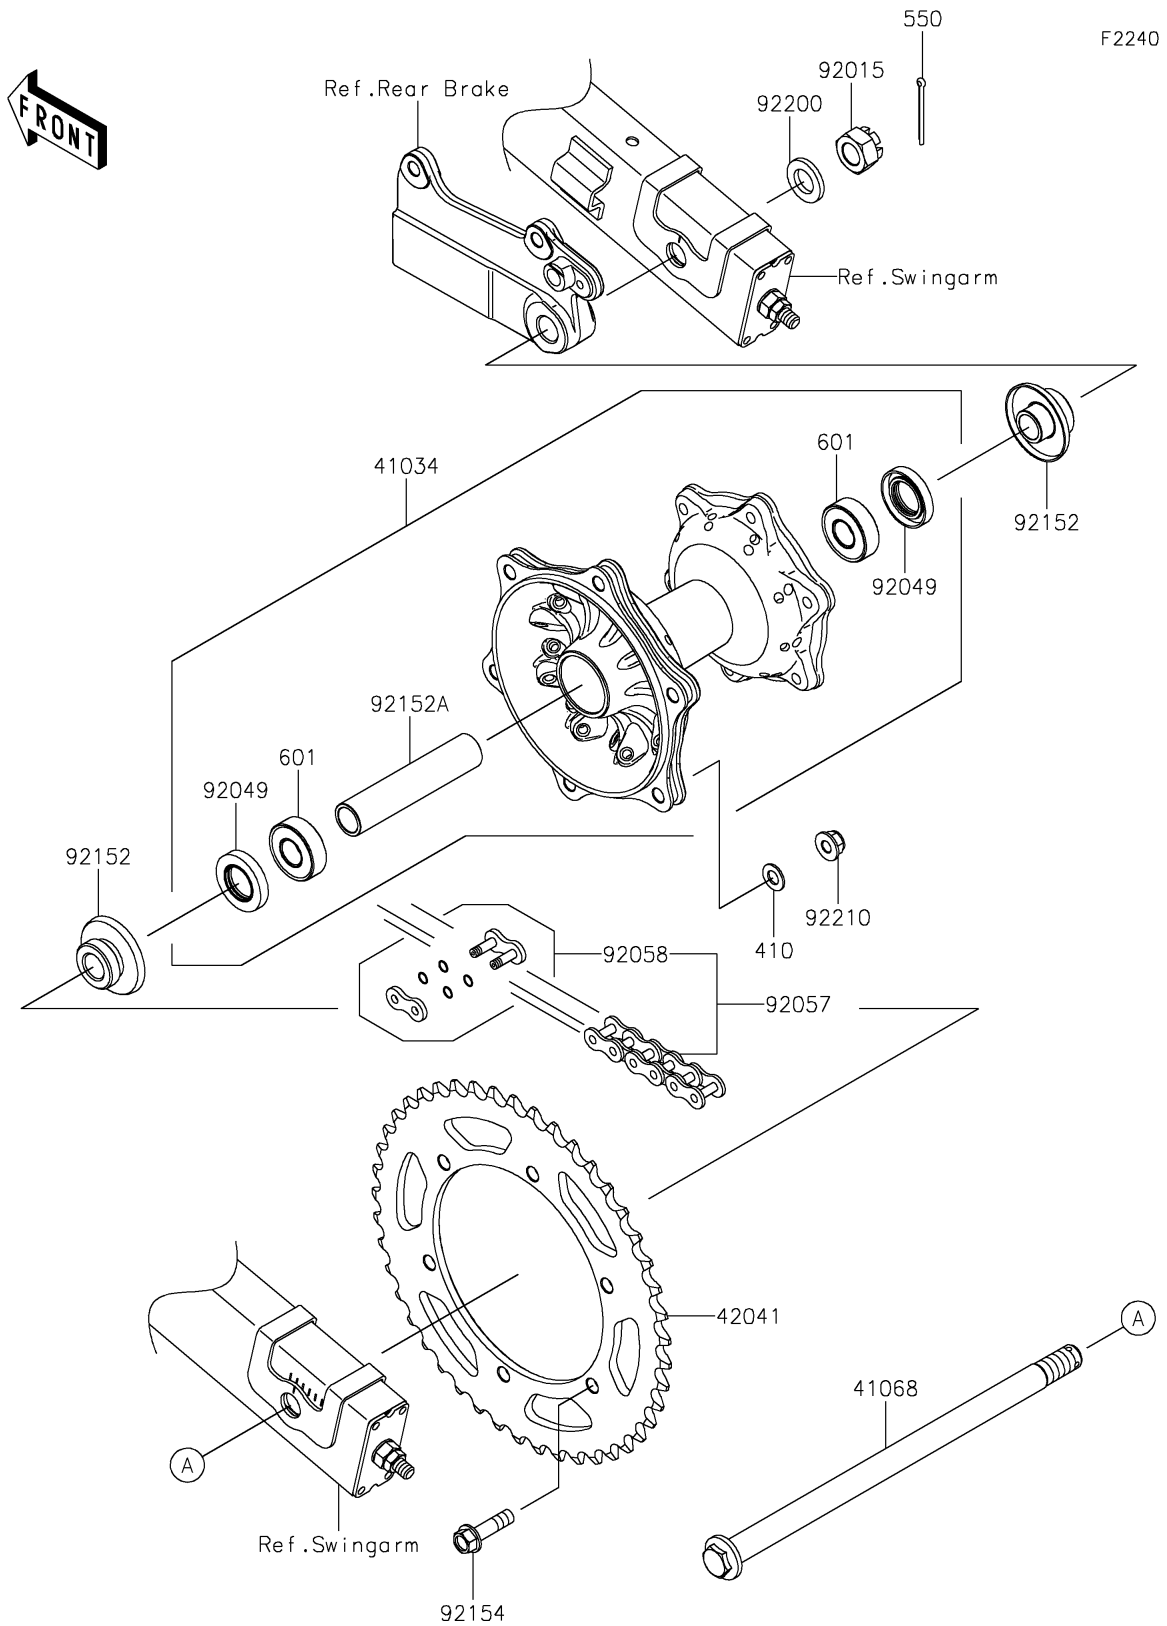

2021 KLX® 230 ABS PARTS DIAGRAM

Rear Hub

2021 KLX® 230 ABS PARTS LIST

Rear Hub

ITEM NAME	PART NUMBER	QUANTITY
WASHER-PLAIN-SMALL,8MM (Ref # 410)	410AA0800	6
DRUM-ASSY,RR (Ref # 41034)	41034-0601	1
AXLE,RR,15X275 (Ref # 41068)	41068-0648	1
SPROCKET-HUB,45T (Ref # 42041)	42041-0174	1
PIN-COTTER,3.0X35 (Ref # 550)	550AA3035	1
BEARING-BALL (Ref # 601)	601B6202UU	2
NUT,CASTLE,14MM (Ref # 92015)	92015-1765	1
SEAL-OIL (Ref # 92049)	92049-0114	2
CHAIN,DRIVE,520VF2X108L (Ref # 92057)	92057-0802	1
JOINT-CHAIN (Ref # 92058)	92058-0069	1
COLLAR (Ref # 92152)	92152-2544	2
COLLAR,15.2X20X96.2 (Ref # 92152A)	92152-2546	1
BOLT,FLANGED,8X30 (Ref # 92154)	92154-3918	6
WASHER,14.2X26X3.2 (Ref # 92200)	92200-1428	1
NUT,8MM (Ref # 92210)	92210-0570	6