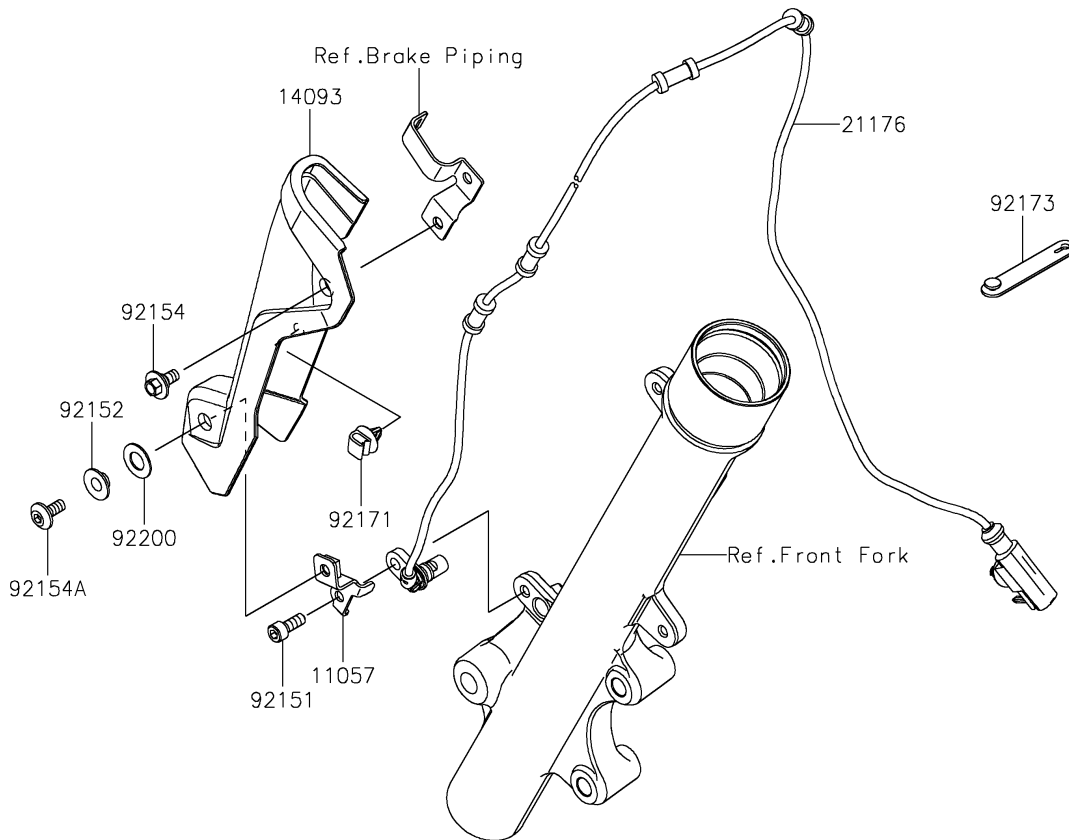

# 2021 KLX® 230 ABS PARTS DIAGRAM

## Front Master Cylinder

## 2021 KLX® 230 ABS PARTS LIST

### Front Master Cylinder

ITEM NAME	PART NUMBER	QUANTITY
BRACKET,ABS SENSOR (Ref # 11057)	11057-4142	1
COVER,ABS SENSOR (Ref # 14093)	14093-0863	1
SENSOR,SPEED,FR (Ref # 21176)	21176-0904	1
SWITCH,BRAKE (Ref # 27010)	27010-0873	1
CYLINDER-ASSY-MASTER,FR (Ref # 43015)	43015-0741	1
PISTON-COMP-BRAKE (Ref # 43020)	43020-0034	1
STOPPER-BRAKE,PISTON (Ref # 43022)	43022-0004	1
CAP-BRAKE (Ref # 43026)	43026-1082	1
PLATE-DIAPHRAGM (Ref # 43027)	43027-1057	1
DIAPHRAGM (Ref # 43028)	43028-1061	1
HOLDER-BRAKE,MASTER CYLINDER (Ref # 43034)	43034-1016	1
LEVER-GRIP,FRONT BRAKE (Ref # 46092)	46092-0044	1
COVER-SEAL,MASTER CYLINDER (Ref # 49016)	49016-1044	1
BOLT,FRONT BRAKE LEVER (Ref # 92001)	92001-1728	1
BOLT,SCREW,4X12 (Ref # 92002)	92002-1323	1
BOLT (Ref # 92002A)	92002-1894	2
SCREW,4MM (Ref # 92009)	92009-1458	2
NUT,FLANGED,6MM,BLACK (Ref # 92015)	92015-1233	1
BOLT (Ref # 92151)	92151-1166	1
COLLAR (Ref # 92152)	92152-0427	1
BOLT,FLANGED,6X9 (Ref # 92154)	92154-0546	1
BOLT,SOCKET,6X14 (Ref # 92154A)	92154-3763	1
CLAMP (Ref # 92171)	92171-0640	1
CLAMP (Ref # 92173)	92173-1526	3
WASHER,10.5X20X1.0 (Ref # 92200)	92200-0870	1